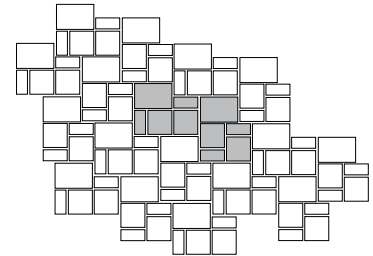

70 MM

50 MM

APPIAN STONE

70 | 50

Small rectangle

Square

Large rectangle

Dimensions	Length	Width
Small rectangle	330 mm (13 in)	165 mm (6.5 in)
Square	330 mm (13 in)	330 mm (13 in)
Large rectangle	495 mm (19.5 in)	330 mm (13 in)

Appian 70 mm

Pallet contains 9 layers

Specifications per pallet	Full cube	Small rectangle	Square	Large rectangle
Units/pallet	90	36	36	18
Weight/pallet	2,911 lbs/1,321 kg	-	-	-
Units/layer	-	4	4	2
Sq. ft./pallet	95.6	21	42.1	32.5
Stones/sq. ft.	-	1.7	0.85	0.56

LAYING PATTERNS FOR APPIAN STONES

Appian 50 mm

Pallet contains 12 layers

Specifications per pallet	Full cube	Small rectangle	Square	Large rectangle
Units/pallet	120	48	48	24
Weight/pallet	2,722 lbs/1,235 kg	-	-	-
Units/layer	-	4	4	2
Sq. ft./pallet	127.4	28.2	56.5	42.7
Stones/sq. ft.	-	1.7	0.85	0.56