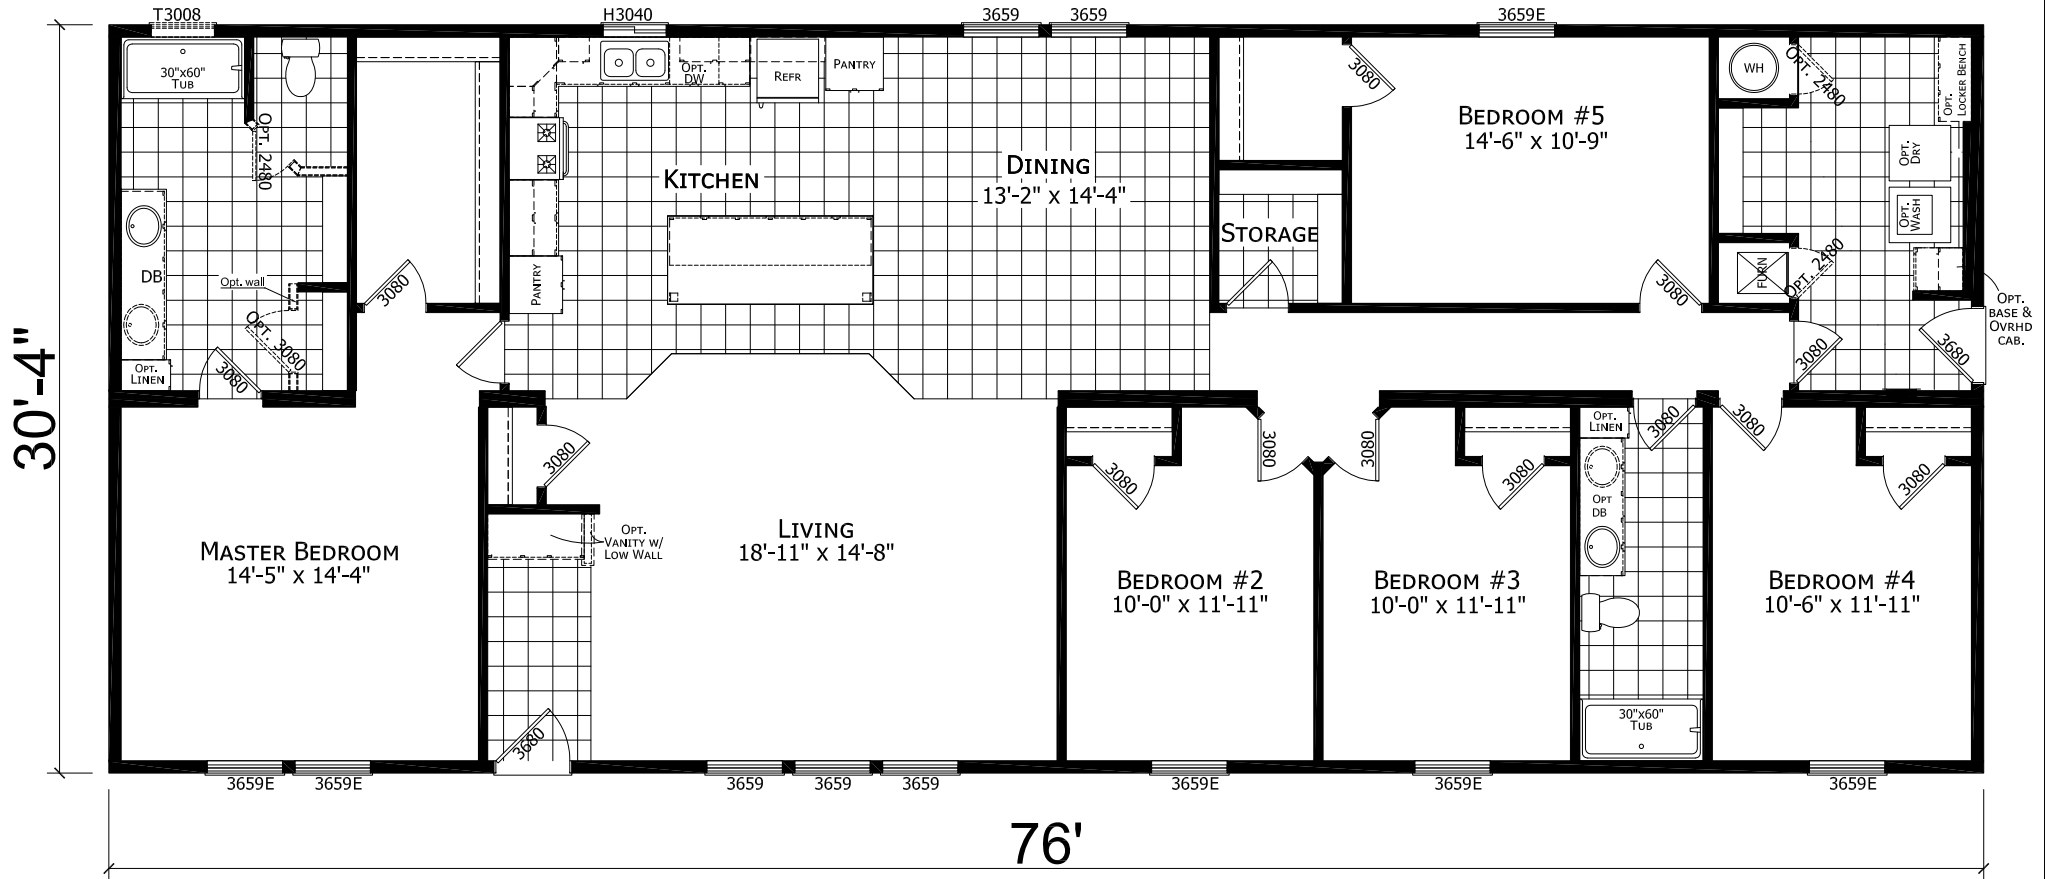

MODEL 17-CW-6765F

5 BEDROOM, 2 BATH

ACTUAL SIZE: 76' x 30'-4"

TOTAL AREA: 2,306 SQ. FT.

CHAMPION

MANUFACTURED BEAUTIFULLY™

1425 SUNNYSIDE RD. WEISER, ID 83672

MODIFICATIONS

PROJECT: 17-CW4765F
76' x 26'-8" 5 BD 2 BTH

DRAWN BY:
DATE:
SCALE: 3/16" = 1'-0"

TITLE: LITERATURE PLAN

FILENAME: CW6765F NOT FINISHED

SHEET: L-101