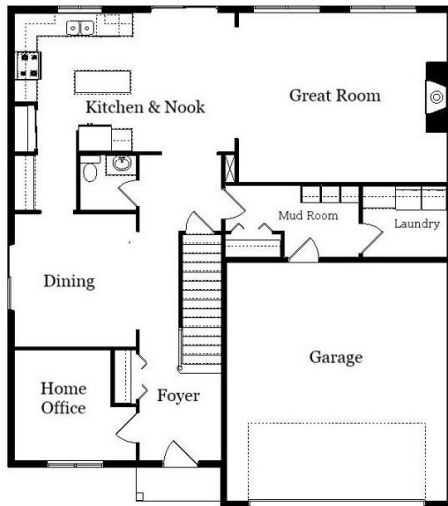

Your Land Your Style Your Home Your Way

Design + Build = Your Best Value

White Oak LS  
2330 Sq.Ft.

Copyright © 2022  
All Rights Reserved  
Kraus Design Build

The Kraus Company  
DESIGN BUILD

Setting the New Standard