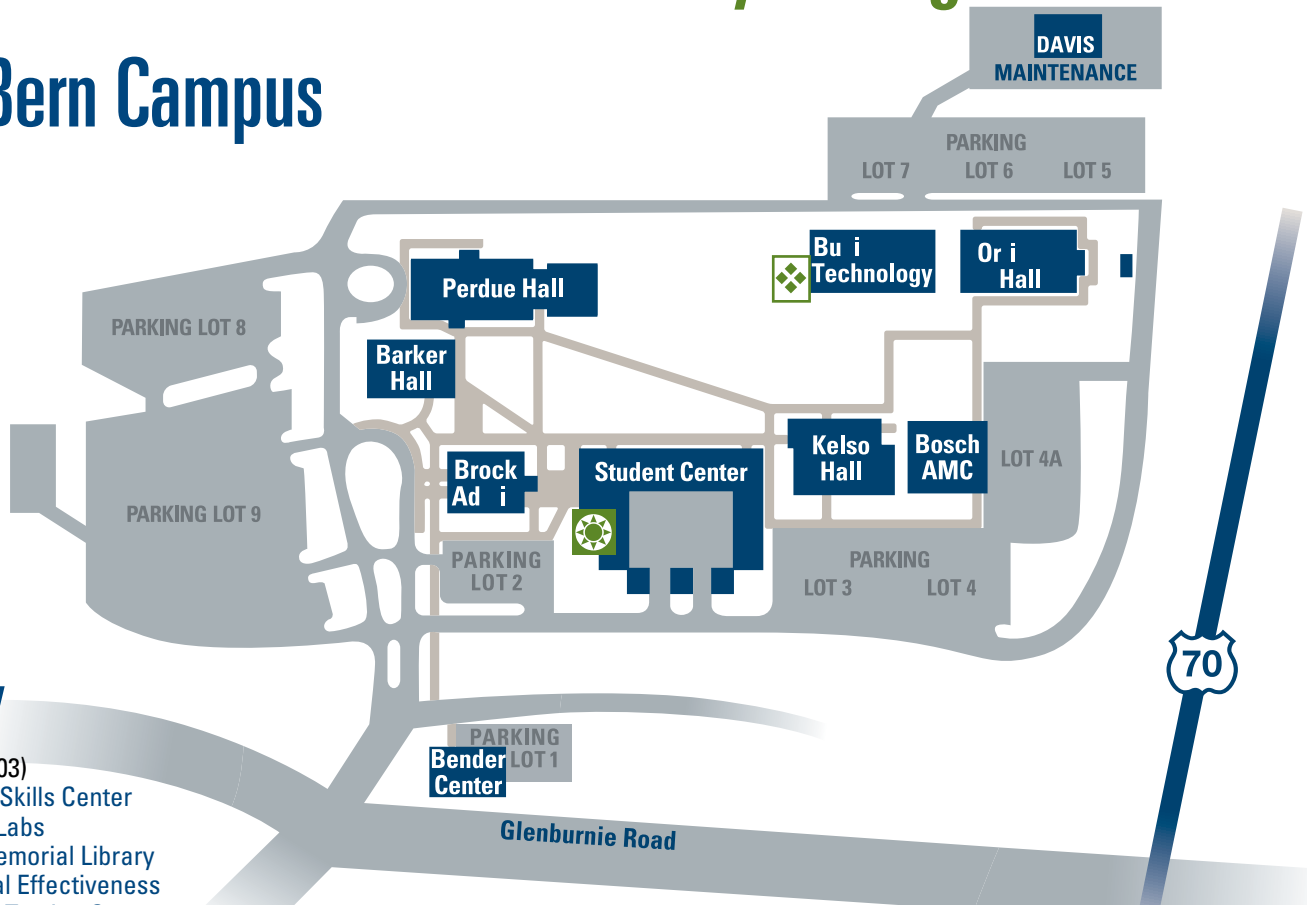

Welcome to Craven Community College!

New Bern Campus

Map Key

Barker Hall (003)

- Academic Skills Center
- Computer Labs
- Godwin Memorial Library
- Institutional Effectiveness
- Placement Testing Center
- Public Radio East

Bender Center (019)

- Basic Law Enforcement Training
- Craven Early College

Bosch Advanced Manufacturing Center (028)

- Career Programs Administration
- Drafting and Design
- Electronics
- Manufacturing Technology/Composites

Perdue Hall (018)

- Health Programs Administration
- Nursing Simulation Lab
- Science Labs

Student Center (002)

- Automotive Technology Program
- Campus Security
- First Year Experience Office
- Fitness Room
- Naumann Community Room
- Student Government Association
- Student Accounts Office
- Student Lounge/Café & Vending
- Welding