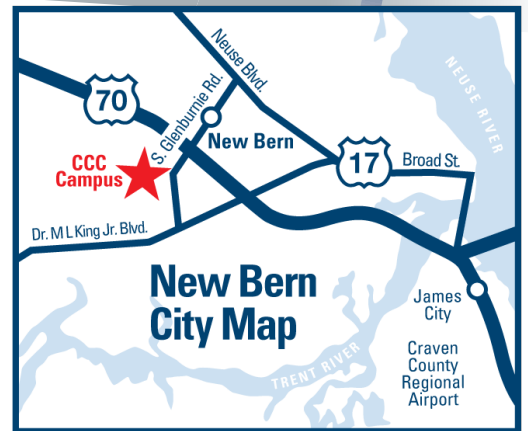

FIRST Stop (Student Center)

- **Admissions/Registration**
- **Advising**
- **Financial Aid**
- **General Information**

www.cravencc.edu
(252) 638-7200