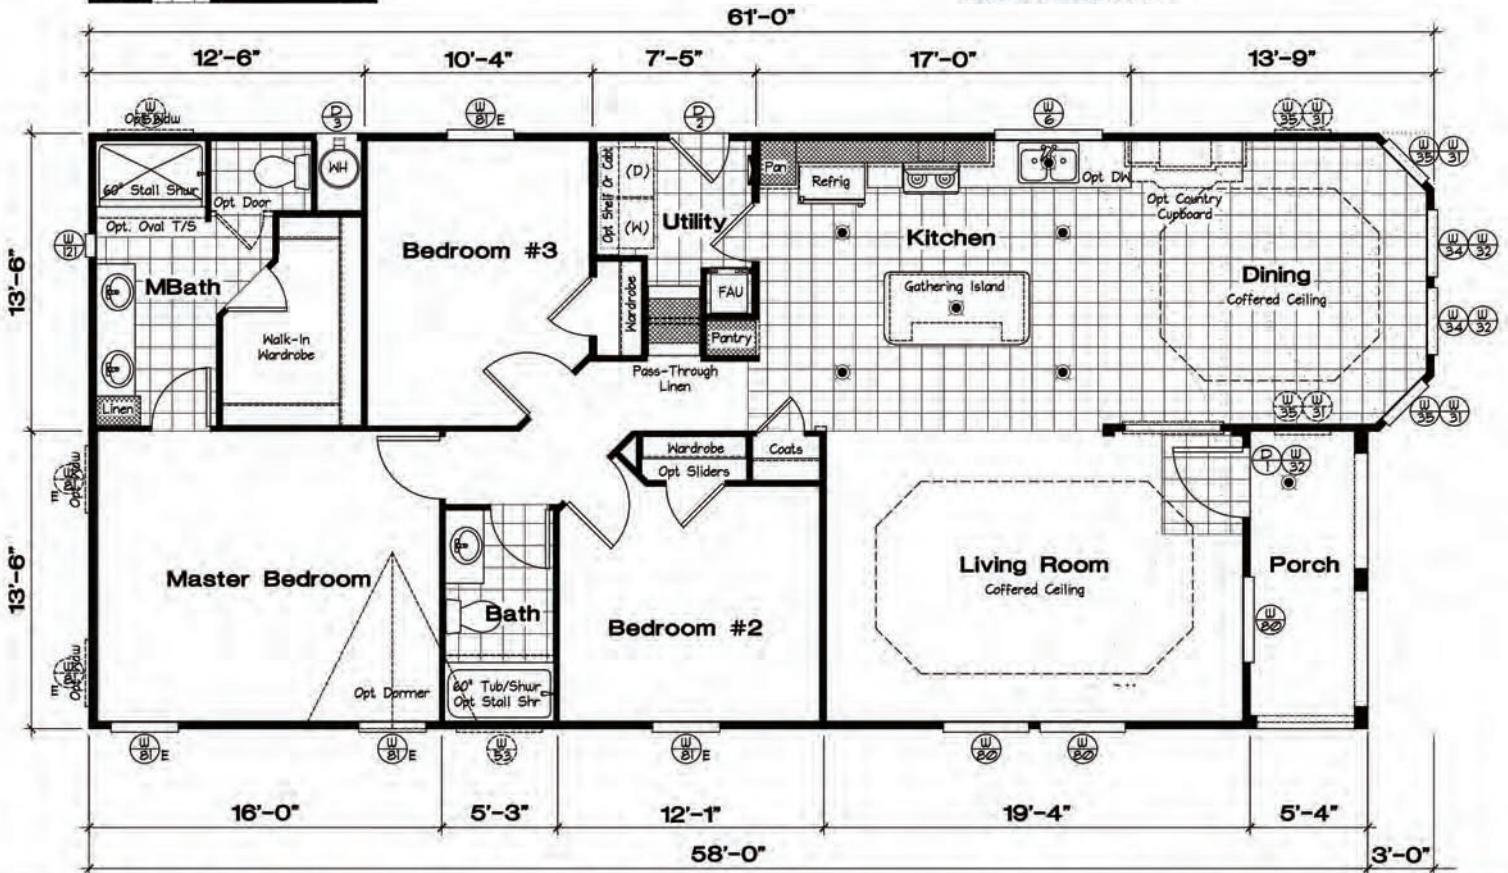

FRONT SIDEWALL

FRONT ENDWALL

Opt Glamour Bath

GLE 528F CORONADO
 3 BEDROOM, 2 BATH
 1,528 SQ. FT.