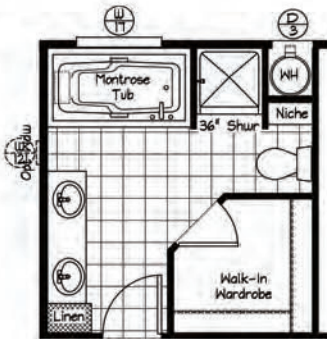

FRONT SIDEWALL

FRONT ENDWALL

Opt Glamour Bath

GLE 528F CORONADO
 3 BEDROOM, 2 BATH
 1,528 SQ. FT.