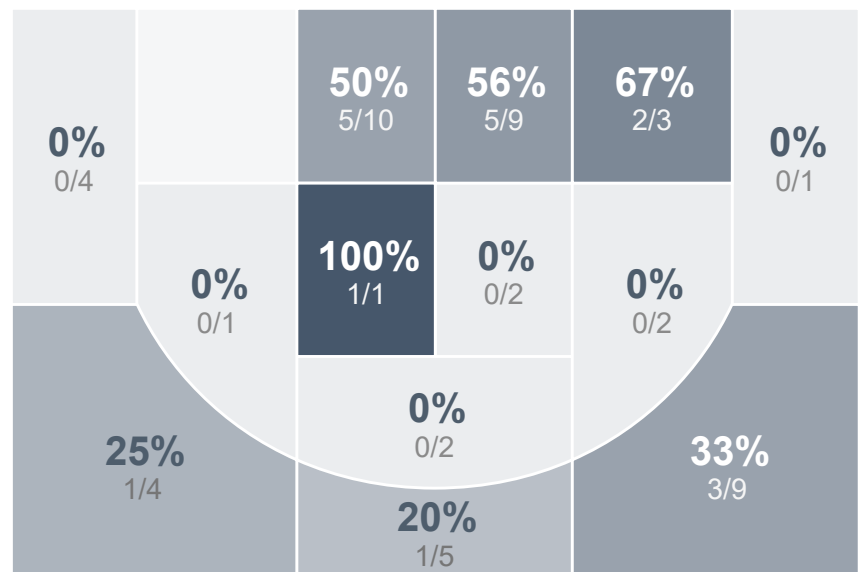

Turtle Mountain High School