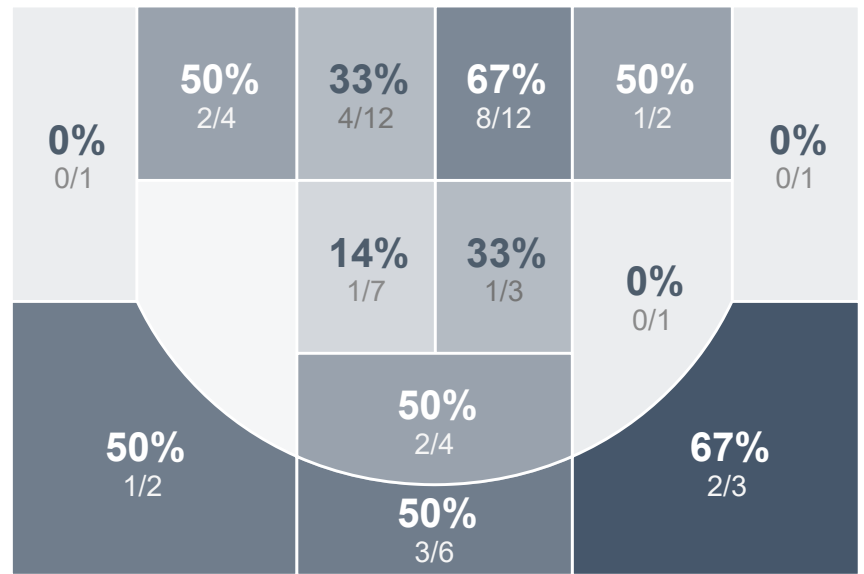

Dickinson Girls Varsity Basketball