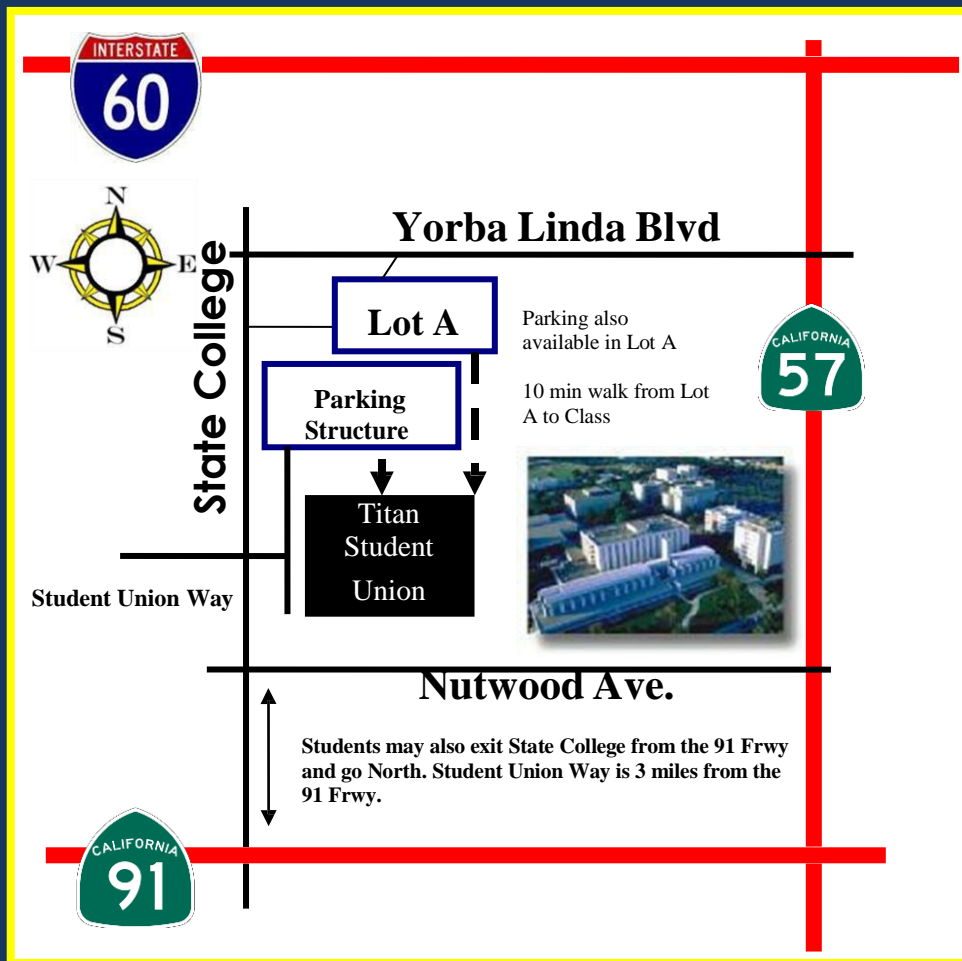

“We do not rise to the level of our expectations. We fall to the level of our training.”
- Archilochus”

ONSITE HAZMAT TRAINING AVAILABLE

VISIT US ON THE WEB AT:

www.SafetyCAT.com

Safety Management Systems

DIRECTIONS TO CLASS

TITAN STUDENT UNION BUILDING – CAL-STATE UNIVERSITY FULLERTON

All Classes at CSUF Start at 8:00 a.m.

- Exit 57 Frwy @ Yorba Linda Blvd and drive west
- Turn left at State College Blvd
- Turn left at Student Union Way
- Turn left and **park in the “5 Story Parking Structure”**
- **Park on the 2nd -5th floor. Do not park on the first floor / ground floor because it is limited to 2 hours.**
- Purchase a Daily CSUF Parking Ticket \$10 per day (**Debit or Credit Card Only**). Parking Ticket Machines are located near the elevators on each floor.
- Place the parking ticket on your car’s dashboard
- Walk south to Titan Student Union Building