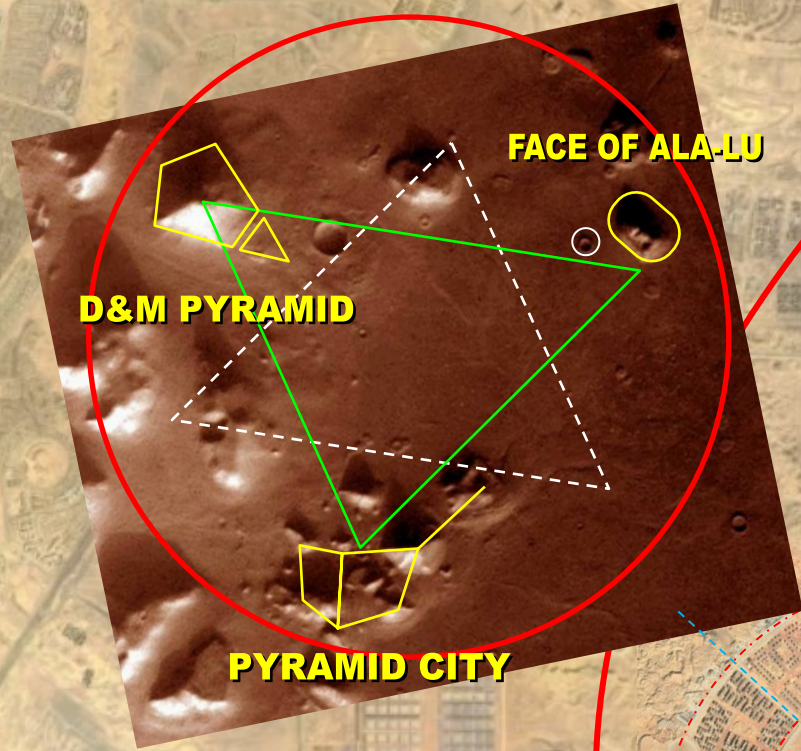

3.33 miles / ~6 km

ANTHROPOMORPHIC PATTERN

D&M PENTAGON

40°44'33.60N 09°27'40.29W

© Composition and Some Graphics by
LUIS B. VEGA
vegapost@hotmail.com
www.PostScripts.org
FOR ILLUSTRATION PURPOSES ONLY

MAIN SOURCES
ESA.ist - G. Neukum
Mars.Google.com
Wikipedia.com

CAIRO'S NEW CAPITAL CYDONIA STAR MAP

EGYPT

MARTIAN MOTIF TRIANGULATION PATTERN

MARTIAN MOTIF

Cydonia, Mars

40°44'33.60N 09°27'40.29W

Pharaonic Head Dress and Chin Piece Correspondence

FACE OF ALA-LU

Presidential Palace

PLEIADES STAR CLUSTER

7 Daughters of Atlas

Nativity of Christ Cathedral
Cross Intersection and Focal Point of Hexagram

8.88 miles

7 km

PLEIADES CITY

To be determined

IRAN

AVENUE OF THE GODS COMPARISON OVERLAY PATTERN

2 Nautical Miles

TO SCALE AVENUE OF SPHINXES AND THE DEAD
Luxor Egypt - Teotihuacan Mexico

TEMPLE OF THE SHINING ONE
Feathered Serpent

PLEIADES CITY
Tourist Hotel