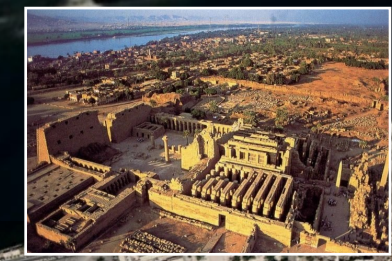

LUXOR CYDONIA STAR MAP

EGYPT

MARTIAN MOTIF OF THE CYDONIA PYRAMID COMPLEX

Luxor Temple
PLEIADES PALACES

Karnak Fortress
D&M PYRAMID

MARTIAN MOTIF
CYDONIA, MARS
40°44'33.60N 09°27'40.29W

2 km

AVENUE OF THE DEAD
Teotihuacan Mexico