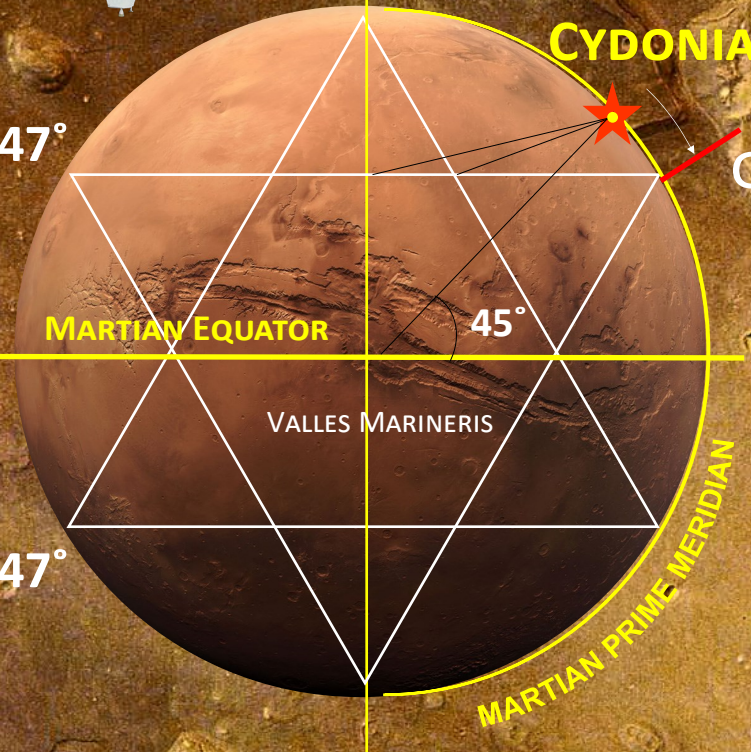

CYDONIA COMPLEX STAR MAP

MARTIAN MOTIF TRIANGULATION PATTERN

PLEIADES CITY

PLEIADES STAR CLUSTER
7 Daughters of Atlas

FACE OF ALA-LU

REBEL KING BANISHED
MYTHOS - MAUSOLEUM

1.44 n. miles

CYDONIA

19.47°

19.47°

~7 miles / 11 km

~13 miles / 21 km

~13 miles / 21 km

19.47°

333°

25°

3.33 miles / ~6 km

ANTHROPOMORPHIC PATTERN

D&M PENTAGON

40°44'33.60N 09°27'40.29W

© Composition and Some Graphics by
LUIS B. VEGA
vegapost@hotmail.com
www.PostScripts.org
FOR ILLUSTRATION PURPOSES ONLY

MAIN SOURCES
ESA.ist - G. Neukum
Mars.Google.com
Wikipedia.com

CAIRO'S NEW CAPITAL CYDONIA STAR MAP

EGYPT

MARTIAN MOTIF TRIANGULATION PATTERN

MARTIAN MOTIF

Cydonia, Mars

40°44'33.60N 09°27'40.29W

Pharaonic Head Dress and Chin Piece Correspondence

FACE OF ALA-LU