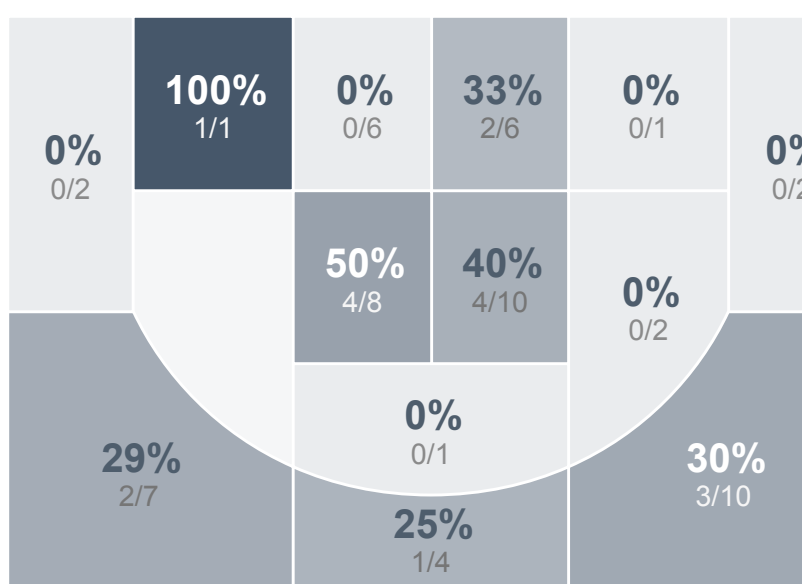

Team Stats

	MHS	SMCHS
Field Goal %	28.3%	37.7%
Effective Field Goal %	33.3%	40.6%
2FG Made/Attempted	11/35	17/41
2FG %	31.4%	41.5%
3FG Made/Attempted	6/25	3/12
3FG %	24.0%	25.0%
FT Made/Attempted	18/30	13/18
Free Throw Percentage	60.0%	72.2%
Points Per Possession	0.79	0.79
Transition Points	3	6
Points Off Turnovers	14	16
Second Chance Points	9	10
Points in the Paint	20	30
Offensive Rebounds	17	12
Defense Rebounds	23	32
Assists	13	11
Deflections	12	6
Steals	9	6
Blocks	6	9
Turnovers	16	21
Personal Fouls	20	23
Charges Taken	MHS	SMCHS

Mandan