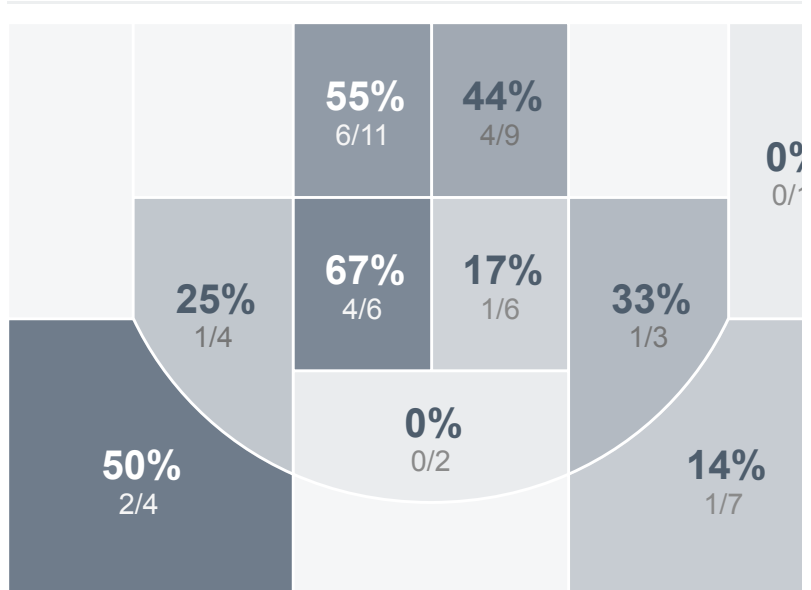

St. Mary's Central High School