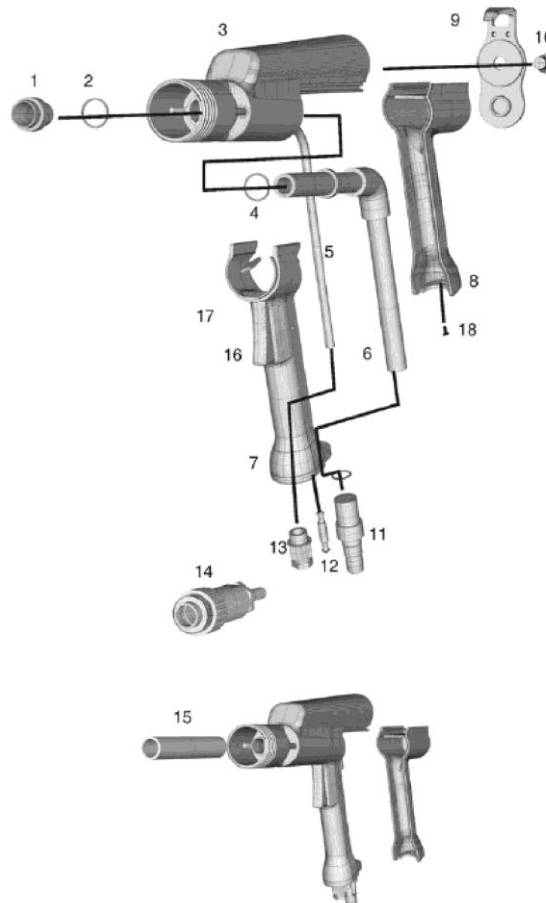

PHONE 214-477-1344 FAX 972-317-6889
WWW.EICGROUPUSA.COM

HAND GUN & AUTOMATIC GUN

6.1 Manual Powder Gun Series MGX-900

<i>Pos:</i>	<i>Code:</i>	<i>Part Description:</i>
1	4.000 001.01	Venturi nozzle
2	4.100 120.01	O-Ring 14x1
3	4.100 121.01	HV-Unit
4	4.100 120.02	O-Ring 16x1
5	4.100 123.01	Air hose 4 x 6
6	4.100 122.01	Powder Tube Manual
7	4.000 007.01	Front handle
8	4.000 005.01	Back handle
9	4.100 124.01	End Hook Manual yellow
10	4.100 125.01	Fixing bolt M10
11	4.100 126.01	Powder transport hose joint
12	4.100 185.01	Air hose joint «manual»
13	4.100 128.01	PG7 cable fixing
14	4.100 129.01	Distributor plug
16	4.100 130.01	Trigger
17	4.100 131.01	Switch
18	4.100 132.01	Fixing screw M4

6.2 Automatic Powder Gun Series AGX-900

<i>Pos:</i>	<i>Code:</i>	<i>Part Description:</i>
21	4.000 001.01	Venturi nozzle
22	4.100 120.01	O-Ring 14x1
23	4.100 120.02	O-Ring 16x1
24	4.100 133.01	Powder Tube auto D=11 short
	4.100 133.02	Powder Tube auto D=11 long - 350
25	4.100 123.02	Air hose 4 x 6
26	4.100 125.02	Fixing bolt M10
27	4.100 143.01	Fixing bolt M10 Automatic
28	4.000 010.01	Right automatic distributor's body
29	4.000 011.01	Left automatic distributor's body
30	4.101 128.01	PG7 cable fixing
31	4.100 187.01	Air hose joint «automatic»
32	4.100 126.01	Powder transport hose joint
33	4.100 121.01	HV-Unit
34	4.100 137.01	Distributor plug
	4.100 138.01	Automatic cable 8 m