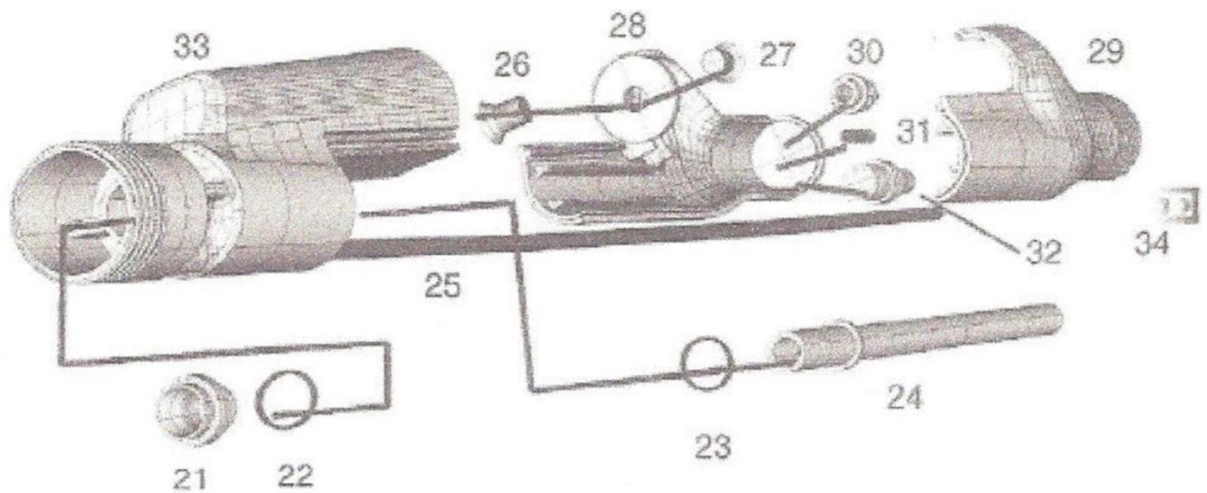

PHONE 214-477-1344 FAX 972-317-6889
WWW.EICGROUPUSA.COM

HAND GUN & AUTOMATIC GUN

6.1 Manual Powder Gun Series MGX-900

<i>Pos:</i>	<i>Code:</i>	<i>Part Description:</i>
1	4.000 001.01	Venturi nozzle
2	4.100 120.01	O-Ring 14x1
3	4.100 121.01	HV-Unit
4	4.100 120.02	O-Ring 16x1
5	4.100 123.01	Air hose 4 x 6
6	4.100 122.01	Powder Tube Manual
7	4.000 007.01	Front handle
8	4.000 005.01	Back handle
9	4.100 124.01	End Hook Manual yellow
10	4.100 125.01	Fixing bolt M10
11	4.100 126.01	Powder transport hose joint
12	4.100 185.01	Air hose joint «manual»
13	4.100 128.01	PG7 cable fixing
14	4.100 129.01	Distributor plug
16	4.100 130.01	Trigger
17	4.100 131.01	Switch
18	4.100 132.01	Fixing screw M4

6.2 Automatic Powder Gun Series AGX-900

<i>Pos:</i>	<i>Code:</i>	<i>Part Description:</i>
21	4.000 001.01	Venturi nozzle
22	4.100 120.01	O-Ring 14x1
23	4.100 120.02	O-Ring 16x1
24	4.100 133.01	Powder Tube auto D=11 short
	4.100 133.02	Powder Tube auto D=11 long - 350
25	4.100 123.02	Air hose 4 x 6
26	4.100 125.02	Fixing bolt M10
27	4.100 143.01	Fixing bolt M10 Automatic
28	4.000 010.01	Right automatic distributor's body
29	4.000 011.01	Left automatic distributor's body
30	4.101 128.01	PG7 cable fixing
31	4.100 187.01	Air hose joint «automatic»
32	4.100 126.01	Powder transport hose joint
33	4.100 121.01	HV-Unit
34	4.100 137.01	Distributor plug
	4.100 138.01	Automatic cable 8 m