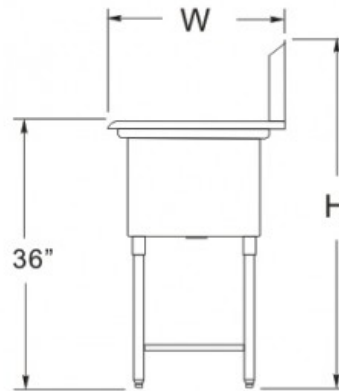

WICKETTS STAINLESS

SPECIFICATION

Stainless Steel Sink
2-TUB 2- DB

- ALL MADE OF TYPE 304 STAINLESS STEEL
- STAINLESS STEEL LEGS WITH CROSS BRACING FOR FIRM SUPPORT
- EXTRA WELDED UNDER TUBS FOR LONGEVITY.
- STRAINERS INCLUDED

D
(Left & Right Board)

Two Tub Sink w/2 Drain Boards

Product Number	Ga	DBRD Side	DBRD length	Bowl Size (Inch)			Overall Size (Inch)		
				W	L	D	W	L	H
WE 1515-2D	18	L&R	15	15	15	12	21	60	45
WE 1818-2D	18	L&R	18	18	18	12	24	72	45
WH 1824-2D	16	L&R	18	24	18	14	30	72	45
WH 2024-2D	16	L&R	20	24	20	14	30	80	45
WH 2424-2D	16	L&R	24	24	24	14	30	96	45