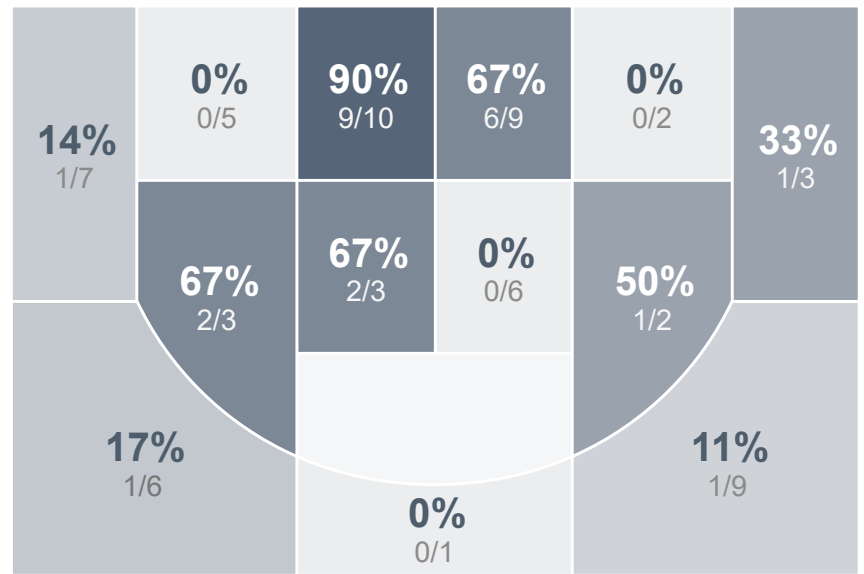

LEGACY GIRLS VARSITY