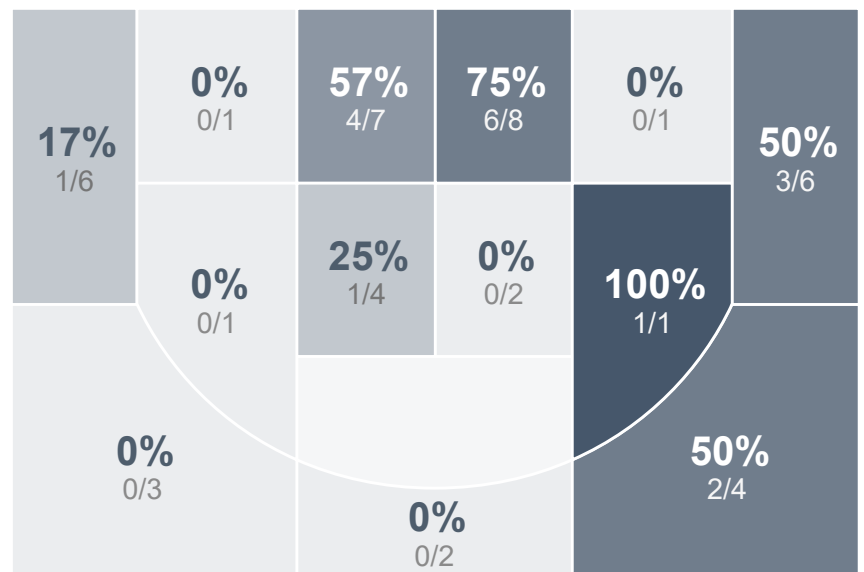

Minot High School