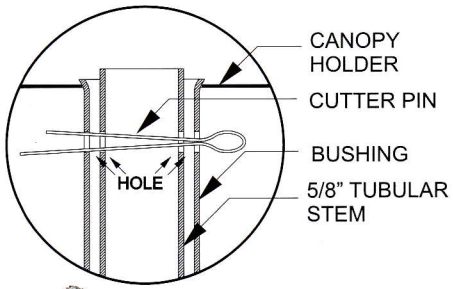

AMCO CANOPY BASE AND STEM

MODEL NO.	STEM LENGTH
AP-1113-1	1ft.(304.8mm)
AP-1113-1.5	1.5ft.(457.2mm)
AP-1113-2	2ft.(609.6mm)
AP-1113-2.5	2.5ft.(762mm)
AP-1113-3	3ft.(914.4mm)
AP-1113-4	4ft.(1219.2mm)
AP-1113-5	5ft.(1524mm)
AP-1113-6	6ft.(1828.8mm)
AP-1113-G	without STEM

MODEL NO.
AP-1113 WITH 2 STEM
AP-1113-G WITHOUT STEM

NOTE:
AMCO CANOPY BASE AND STEM is adaptable to all kinds of AMCO FLUORESCENT BASE products.
Canopy Stem varies in length. (Please specify when ordering)