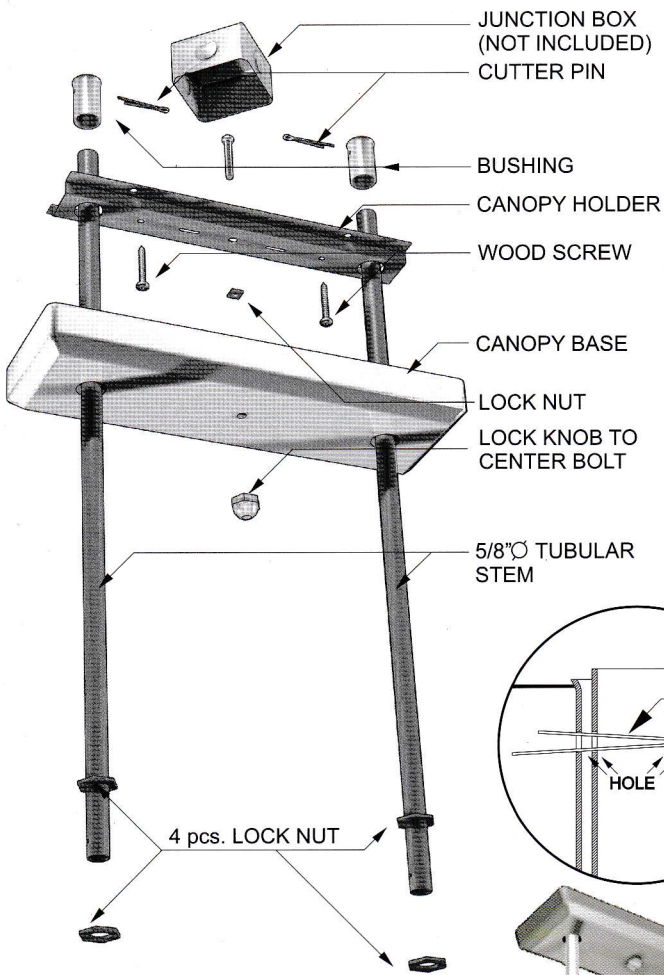

AMCO CANOPY BASE AND STEM

MODEL NO.	STEM LENGTH
AP-1113-1	1ft.(304.8mm)
AP-1113-1.5	1.5ft.(457.2mm)
AP-1113-2	2ft.(609.6mm)
AP-1113-2.5	2.5ft.(762mm)
AP-1113-3	3ft.(914.4mm)
AP-1113-4	4ft.(1219.2mm)
AP-1113-5	5ft.(1524mm)
AP-1113-6	6ft.(1828.8mm)
AP-1113-G	without STEM

MODEL NO.
AP-1113 WITH 2 STEM
AP-1113-G WITHOUT STEM

NOTE:
AMCO CANOPY BASE AND STEM is adaptable to all kinds of AMCO FLUORESCENT BASE products.
Canopy Stem varies in length. (Please specify when ordering)