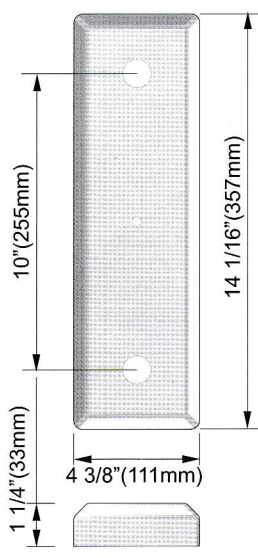

AMCO CANOPY BASE AND STEM

MODEL NO.	STEM LENGTH
AP-1113-1	1ft.(304.8mm)
AP-1113-1.5	1.5ft.(457.2mm)
AP-1113-2	2ft.(609.6mm)
AP-1113-2.5	2.5ft.(762mm)
AP-1113-3	3ft.(914.4mm)
AP-1113-4	4ft.(1219.2mm)
AP-1113-5	5ft.(1524mm)
AP-1113-6	6ft.(1828.8mm)
AP-1113-G	without STEM

MODEL NO.
AP-1113 WITH 2 STEM
AP-1113-G WITHOUT STEM

NOTE:
AMCO CANOPY BASE AND STEM is adaptable to all kinds of AMCO FLUORESCENT BASE products.
Canopy Stem varies in length. (Please specify when ordering)