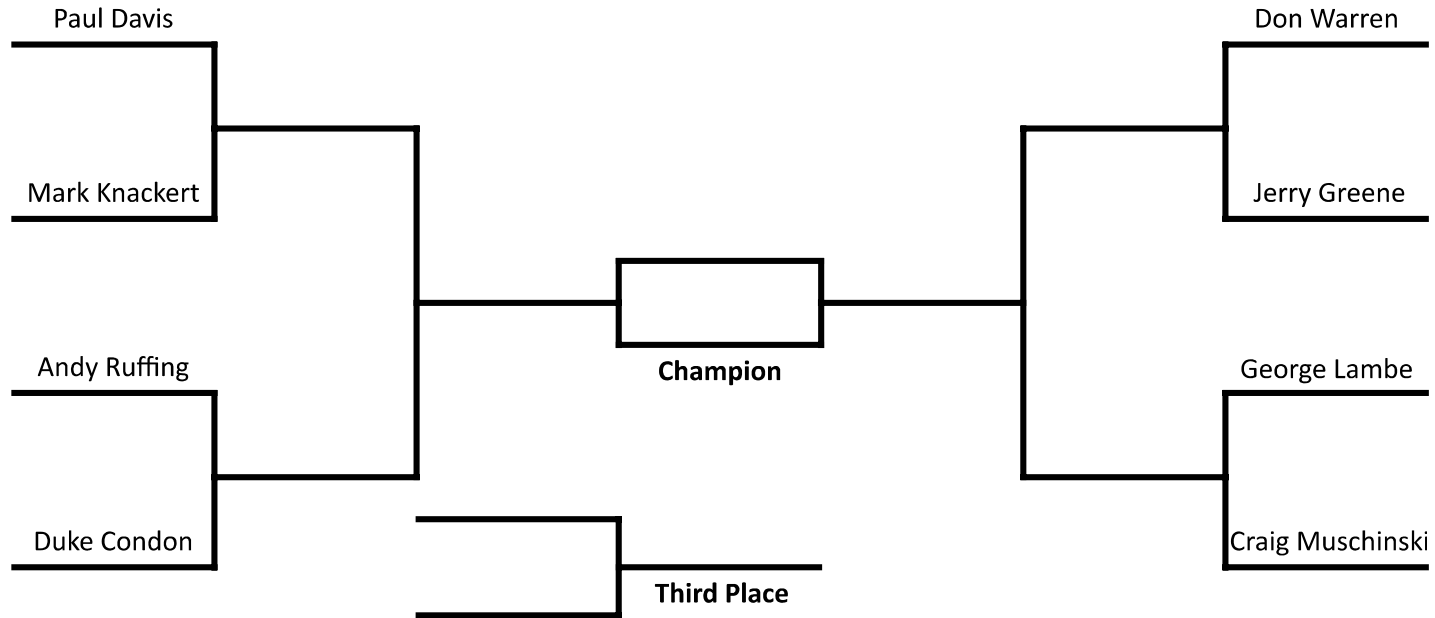

2026 WPMGC Championship A Flight 2026

June 21st

August 23rd

September 20th

August 23rd

June 21st

Deadlines

Play from the blue tees (Not Handicapped)