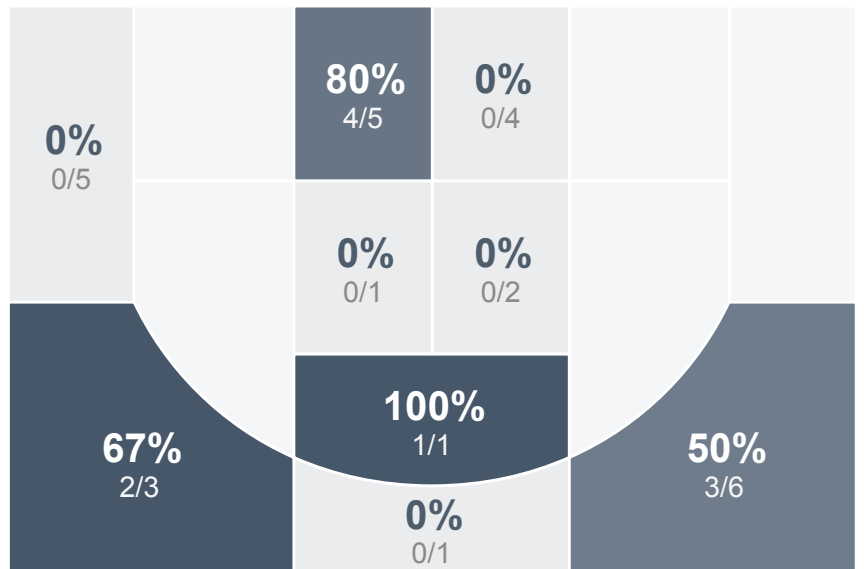

Dickinson High School