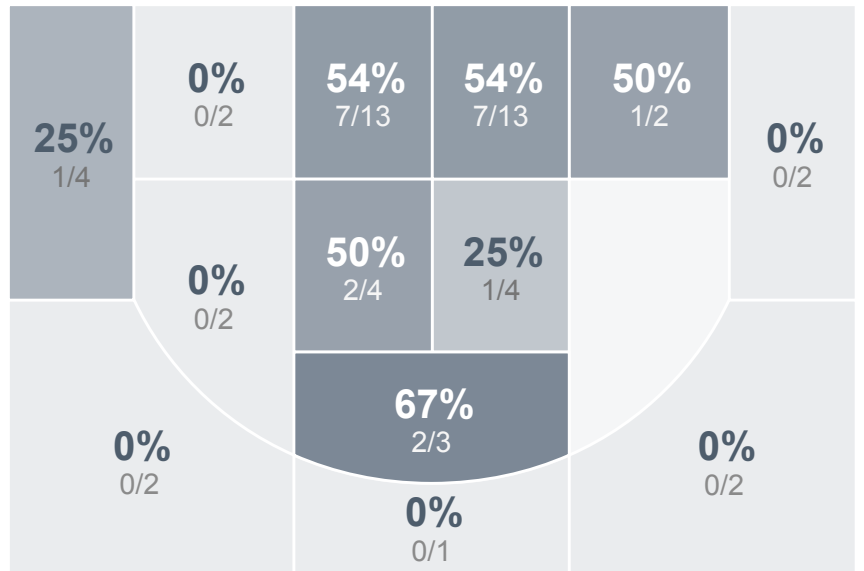

Girls Varsity Basketball