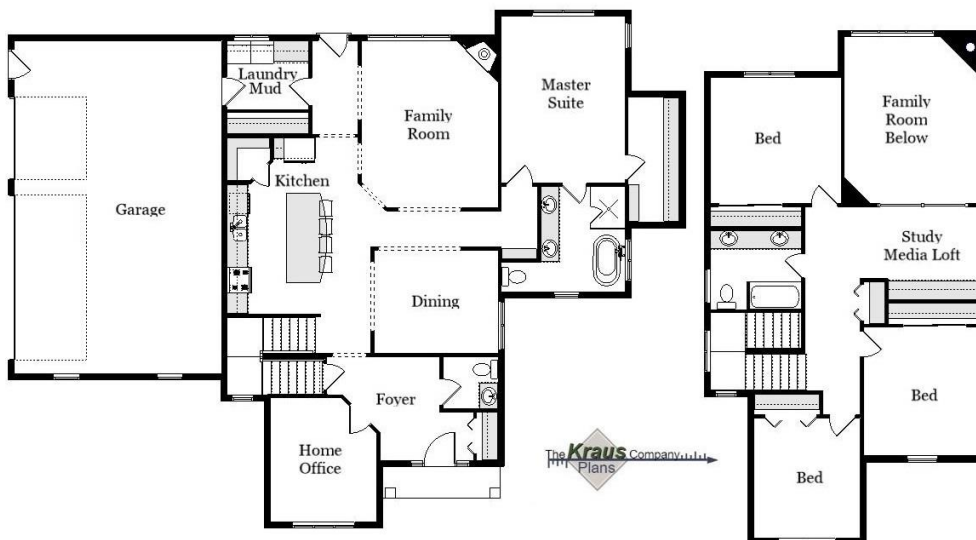

Your Land Your Style Your Home Your Way

Design + Build = Your Best Value

Northfield II LS
2450 Sq. Ft.

Copyright © 2019
Kraus Design Build
All Rights Reserved

All Our Plans are Customizable
to Meet Your Needs