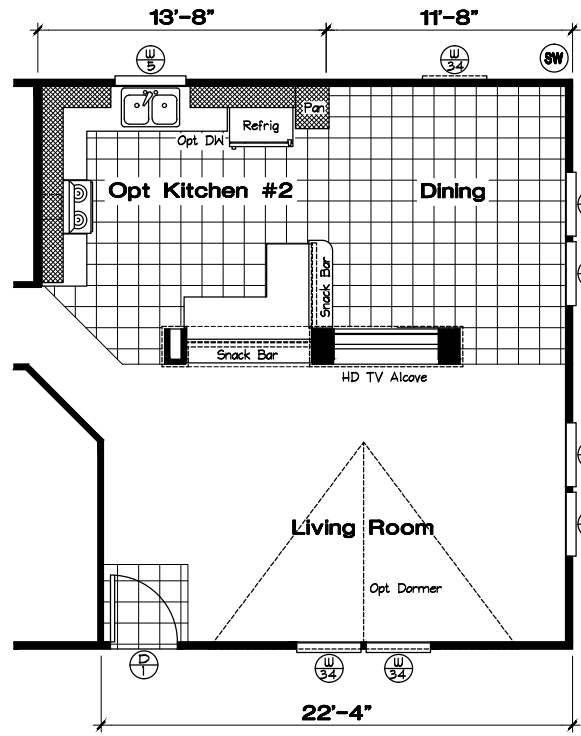

Option Glamour Bath

'CK' Series - CK562F
3 Bedroom, 2 Bath (Opt Den) - 1,512 Sq. Ft.