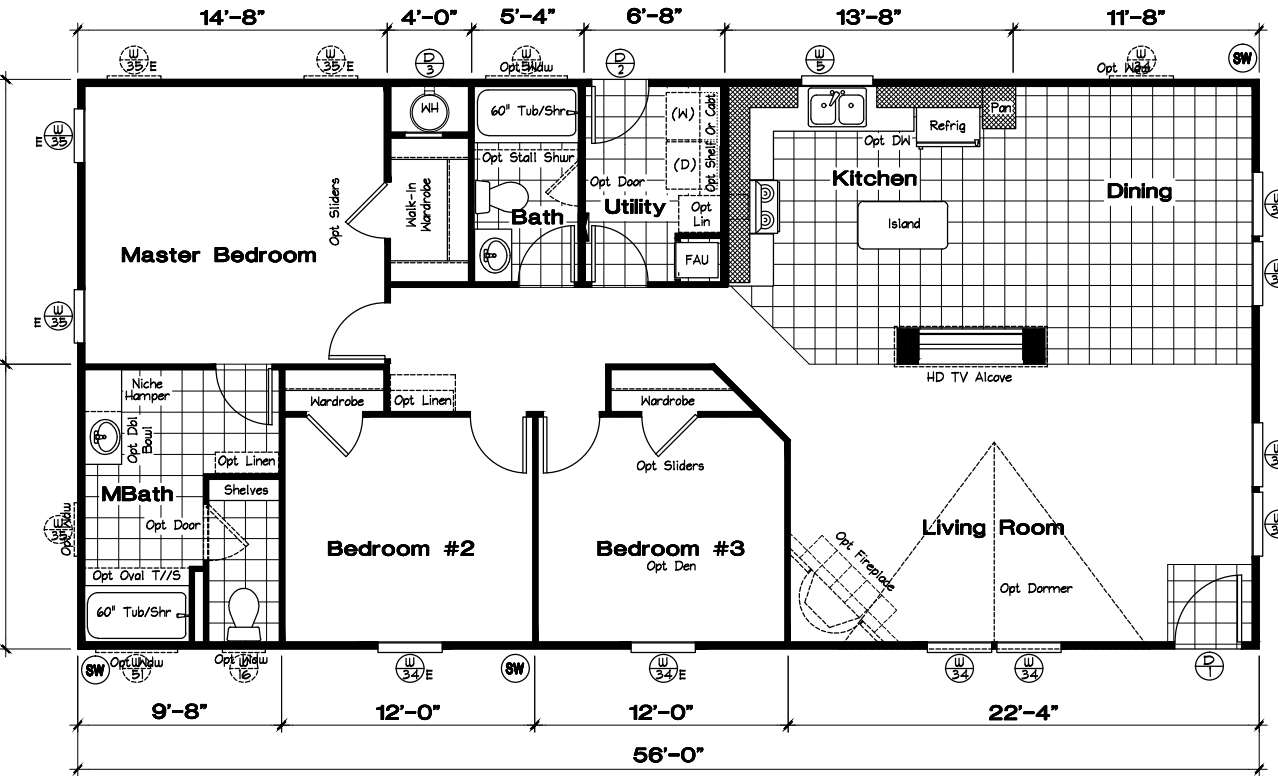

Option Glamour Bath

'CK' Series - CK562F
3 Bedroom, 2 Bath (Opt Den) - 1,512 Sq. Ft.