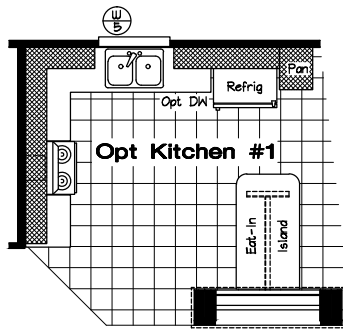

Option Glamour Bath

'CK' Series - CK562F
3 Bedroom, 2 Bath (Opt Den) - 1,512 Sq. Ft.