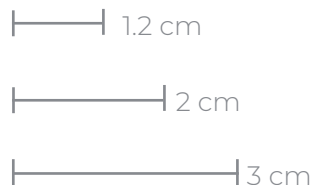

THICKNESS REPRESENTATION