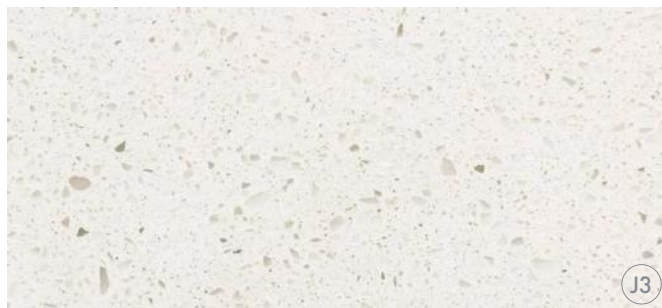

## ***Grey Emperador***

Inspired by natural stone of the same name, this material features white veins and sand flecks for a beautifully refined look.

Extra Extra - BQ100

Pure White - BQ200

Sparkle White - BC190