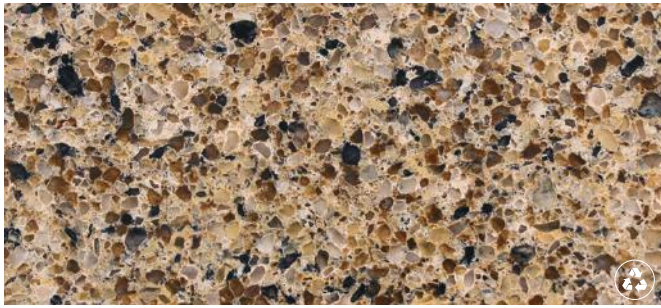

## ***Grey Emperador***

Inspired by natural stone of the same name, this material features white veins and sand flecks for a beautifully refined look.

Extra Extra - BQ100

Pure White - BQ200

Sparkle White - BC190

White Cloud - BQ850

Rock Salt - BQ1080

Beach White - BQ900

Butter Creme - BQ8100

Stonewashed - BQ700

Moonstone - BQ940

Sand Bar - BS160

Altea - BS182

Brown Sugar - BS170

New Aztec Gold - BQ9160

Taupe - BQ8437

Cement - BS250

White Sand - BS390

Captiva Cream - BS300

Pepper Spice - BQ980

Sparkle Grey - BC217