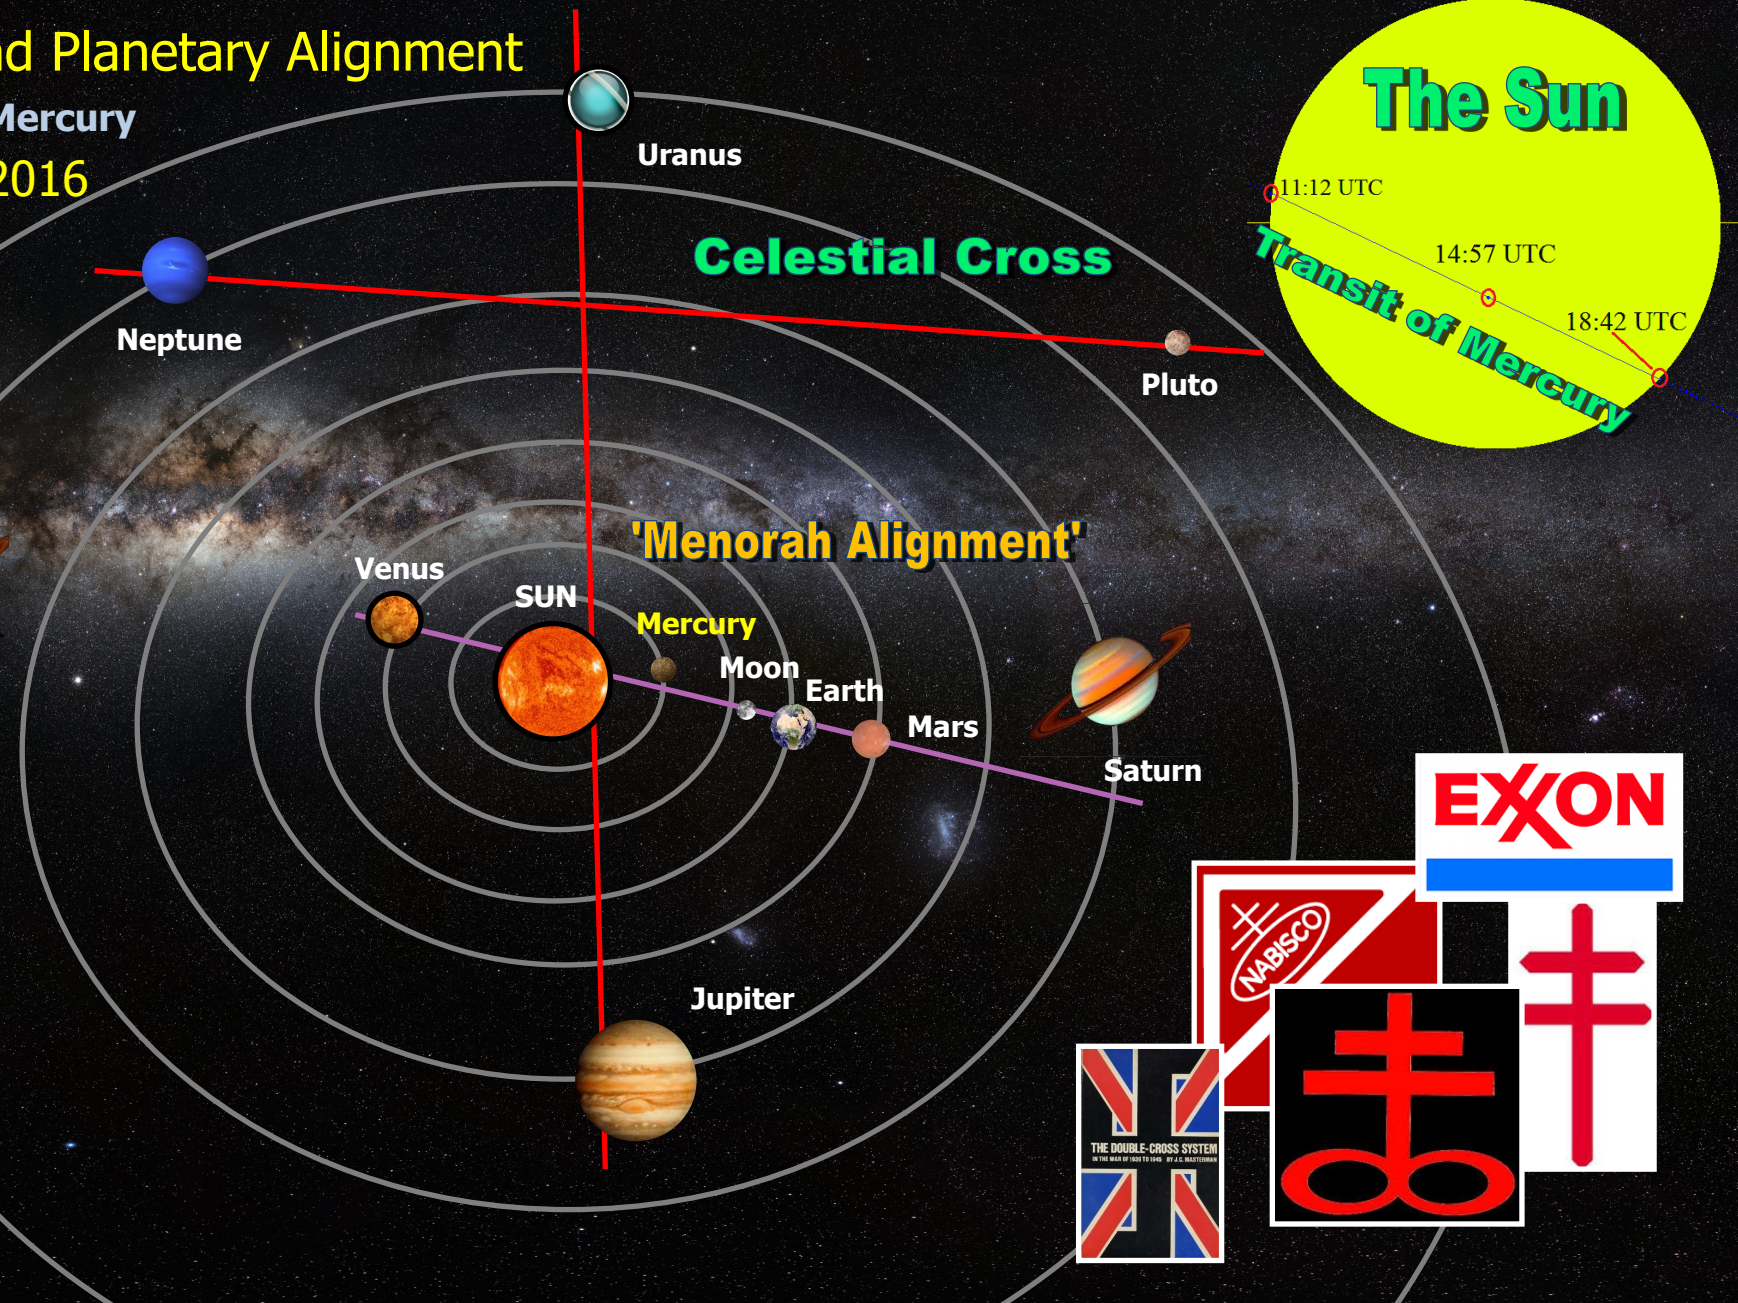

TORAH CALENDAR 2016

Purim	Feb 25	
Passover	Mar 23	Moon eclipse
Shavuot	May 14	
Rosh HaShanah	Sep 01	Annual solar eclipse
Sukkot	Sep 15	Blood Moon eclipse

RABBINICAL (HEBREW) CALENDAR 2016 CURRENTLY USED

Purim	Mar 23	Moon eclipse
Passover	Apr 22	
Shavuot	Jun 11	
Rosh HaShanah	Oct 02	
Sukkot	Oct 16	

Celestial Cross and Planetary Alignment

at Start of Transit of Mercury

~May 7 - May 21, 2016

Climax at Full Moon

Menorah Pattern

May 21, 2016

FULL MOON

7 Heavenly Body Alignment

dou·ble-cross

verb:

1. deceive or betray (a person with whom one is supposedly cooperating).

2. synonyms: betray, cheat, defraud, trick, hoodwink, mislead, deceive, swindle, be disloyal to, be unfaithful to, play false; inform sell down the river

noun:

3. a betrayal of someone with whom one is supposedly cooperating.