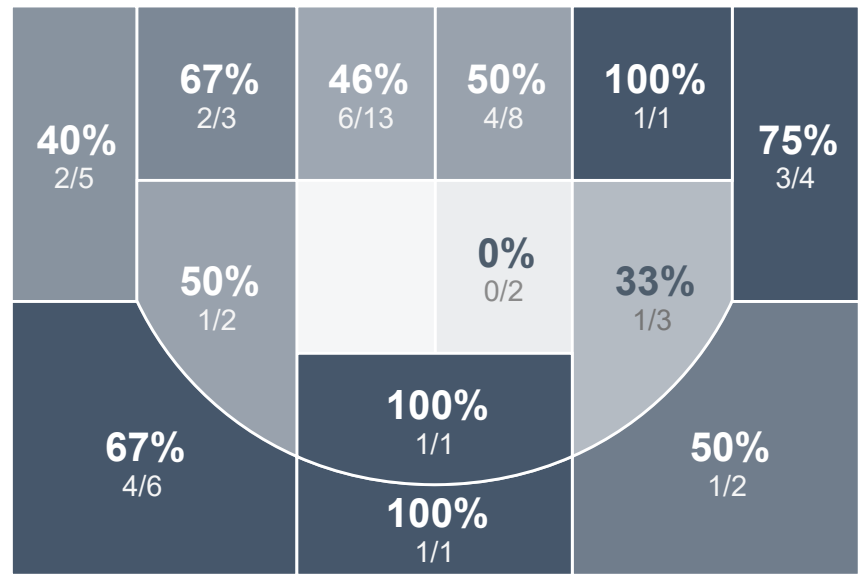

Girls Varsity Basketball