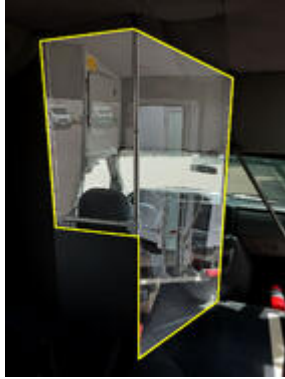

## Bus Driver & Passenger Protection Shields

- **FULL COVERAGE** protection and **FULL VISIBILITY** for bus driver at main passenger entry/exit point (not air tight).
- Several varieties of driver barriers available - contact us for your specific bus.
- Passenger protection available with shields behind each row of seats.
- Driver barrier swings on a hinge to allow driver to enter/exit, as needed, for emergencies.
- Shield can be sprayed with disinfectant and wiped dry with microfiber cloth (*included w/ purchase - additional cleaner available*).
- Instructions for installation included.
- Shield can be removed later with minimal “scarring” to the vehicle.
- DOT compliant materials.

## Nanocide Grab Rails

- [Nanocide](#) impregnated, germ-killing entrance grab handle covers.
- **Tested effective on over 630 germs and bacteria.**
- Available for entrance/exit grab handles, which is a high contact point for passengers.