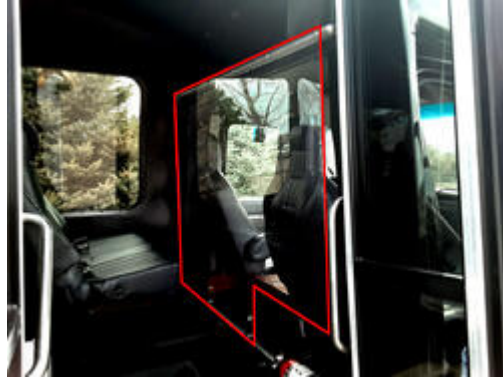

## Bus Driver & Passenger Protection Shields

- **FULL COVERAGE** protection and **FULL VISIBILITY** for bus driver at main passenger entry/exit point (not air tight).
- Several varieties of driver barriers available - contact us for your specific bus.
- Passenger protection available with shields behind each row of seats.
- Driver barrier swings on a hinge to allow driver to enter/exit, as needed, for emergencies.
- Shield can be sprayed with disinfectant and wiped dry with microfiber cloth (*included w/ purchase - additional cleaner available*).
- Instructions for installation included.
- Shield can be removed later with minimal “scarring” to the vehicle.
- DOT compliant materials.

## Nanocide Grab Rails

- [Nanocide](#) impregnated, germ-killing entrance grab handle covers.
- **Tested effective on over 630 germs and bacteria.**
- Available for entrance/exit grab handles, which is a high contact point for passengers.