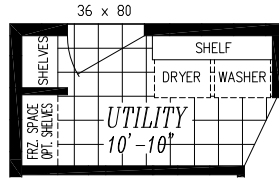

# COLUMBIA RIVER COLLECTION

"2014"

26'-8" x 40'-0"

APPROX. 1,067 SQ. FT.

OPT. UTILITY ROOM