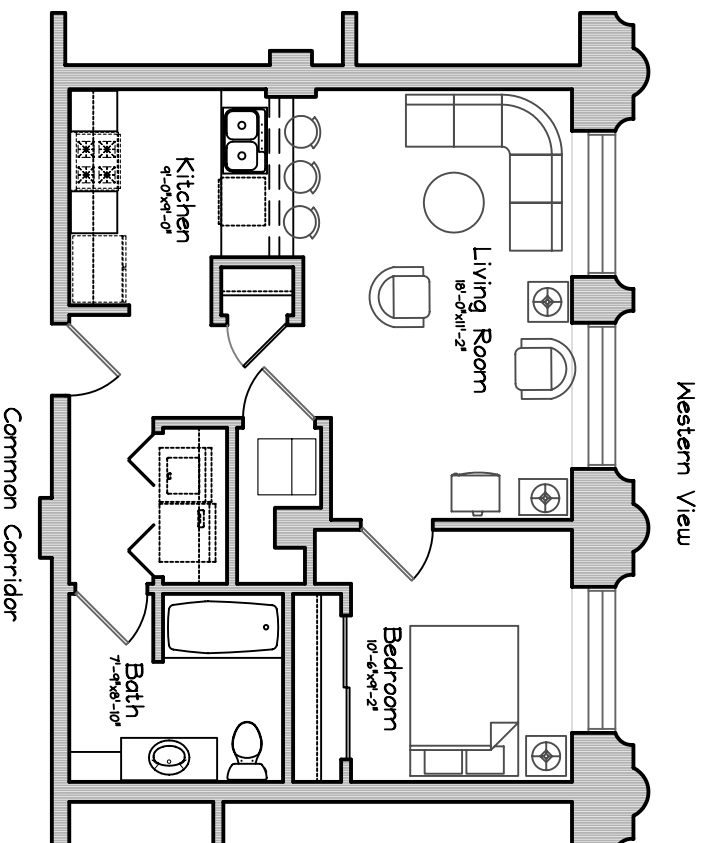

PLANKINTON LOFT APARTMENTS - 5th FLOOR

Unit #531 = 645 sq ft
One Bedroom, 1 Bath

Scale : 1/8" = 1'-0"

Square Footage taken from center of corridor/party walls
to exterior of furred walls.