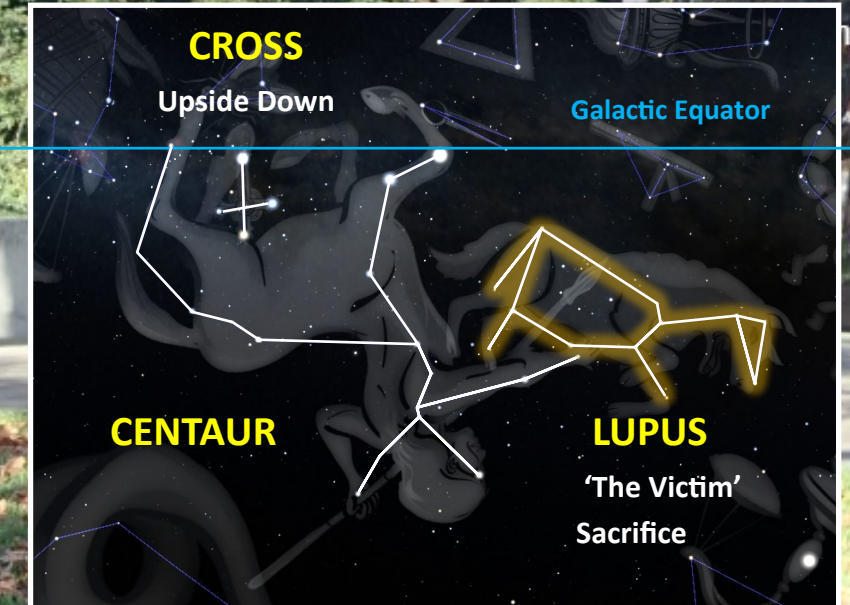

GOOGLE HALLOWEEN DOODLE

HIDDEN LUCIFERIAN 666 AND MOCKERY OF JESUS' CRUCIFIXION

The purpose is to show how the Doodle from Google commemorating the Feast of All Hallows Eve, has a Hidden, in Plain Sight, Mocking of Jesus' Crucifixion and Sacrifice Motif. This is Astronomically depicted by the Minor Constellation of Lupus or the Wolf, Centaur and the Cross. The Lupus means a Sacrifice or a Victim. It is that of a Human Sacrifice as the Cosmic Sign that infers the Crucifixion and Willing Sacrifice of Jesus. Jesus as the GOD-Man was as the Centaur with a Dual Nature, etc. What is depicted is not that of a Cute Black Cat fighting-off Ghosts with its Wand, but Striking Jesus with it on the Cross, upside-down, as it casts a '666' Magic Spell to summon Demons that require a Human Sacrifices or Victims during this Halloween Witching Hour.

6 GHOSTS

6 6

6

CROSS

Striking it,
Upside Down

LUPUS

'The Victim'
Sacrifice

PLACING A 'HEX'

SPELL
to create a Portal
For Demons to Enter
House

TETRAHEDRON
produces a
Cube

Druids performing a Human Sacrifice on the Feast of Samhain.

ANTON LAVEY
This is what the Founder of the Church of Satan, had to say about Christians celebrating Halloween.
'I am glad that Christian Parents let their Children Worship the Devil at least 1 Night out of the Year. Welcome to Halloween'.