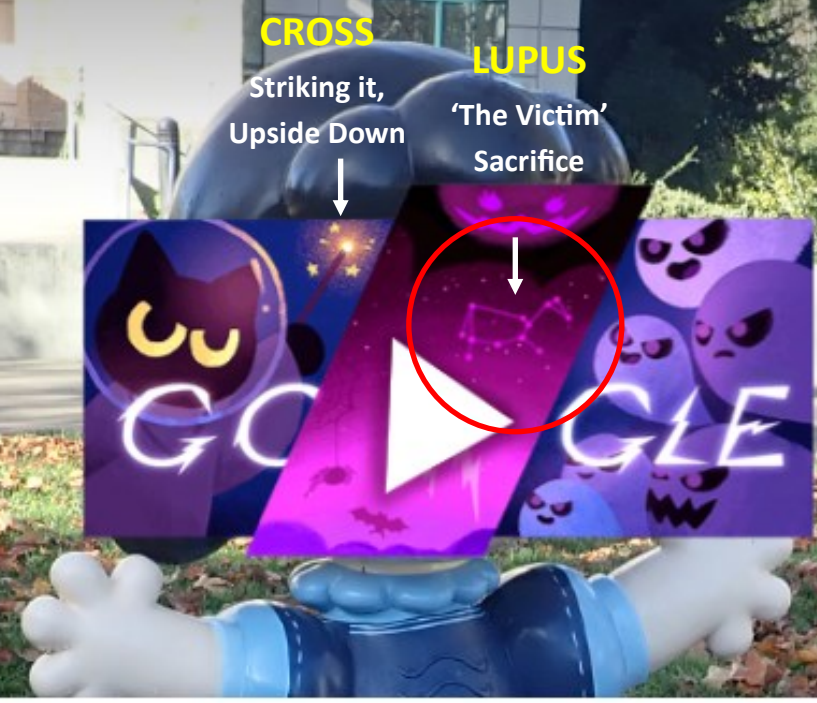

GOOGLE HALLOWEEN DOODLE

HIDDEN LUCIFERIAN 666 AND MOCKERY OF JESUS' CRUCIFIXION

The purpose is to show how the Doodle from Google commemorating the Feast of All Hallows Eve, has a Hidden, in Plain Sight, Mocking of Jesus' Crucifixion and Sacrifice Motif. This is Astronomically depicted by the Minor Constellation of Lupus or the Wolf, Centaur and the Cross. The Lupus means a Sacrifice or a Victim. It is that of a Human Sacrifice as the Cosmic Sign that infers the Crucifixion and Willing Sacrifice of Jesus. Jesus as the GOD-Man was as the Centaur with a Dual Nature, etc. What is depicted is not that of a Cute Black Cat fighting-off Ghosts with its Wand, but Striking Jesus with it on the Cross, upside-down, as it casts a '666' Magic Spell to summon Demons that require a Human Sacrifices or Victims during this Halloween Witching Hour.

6 GHOSTS

6 6

6

CROSS

Striking it,
Upside Down

LUPUS

'The Victim'
Sacrifice

PLACING A 'HEX'

SPELL
to create a Portal
For Demons to Enter
House

TETRAHEDRON
produces a
Cube

Druids performing a Human Sacrifice on the Feast of Samhain.

ANTON LAVEY
This is what the Founder of the Church of Satan, had to say about Christians celebrating Halloween.
'I am glad that Christian Parents let their Children Worship the Devil at least 1 Night out of the Year. Welcome to Halloween'.