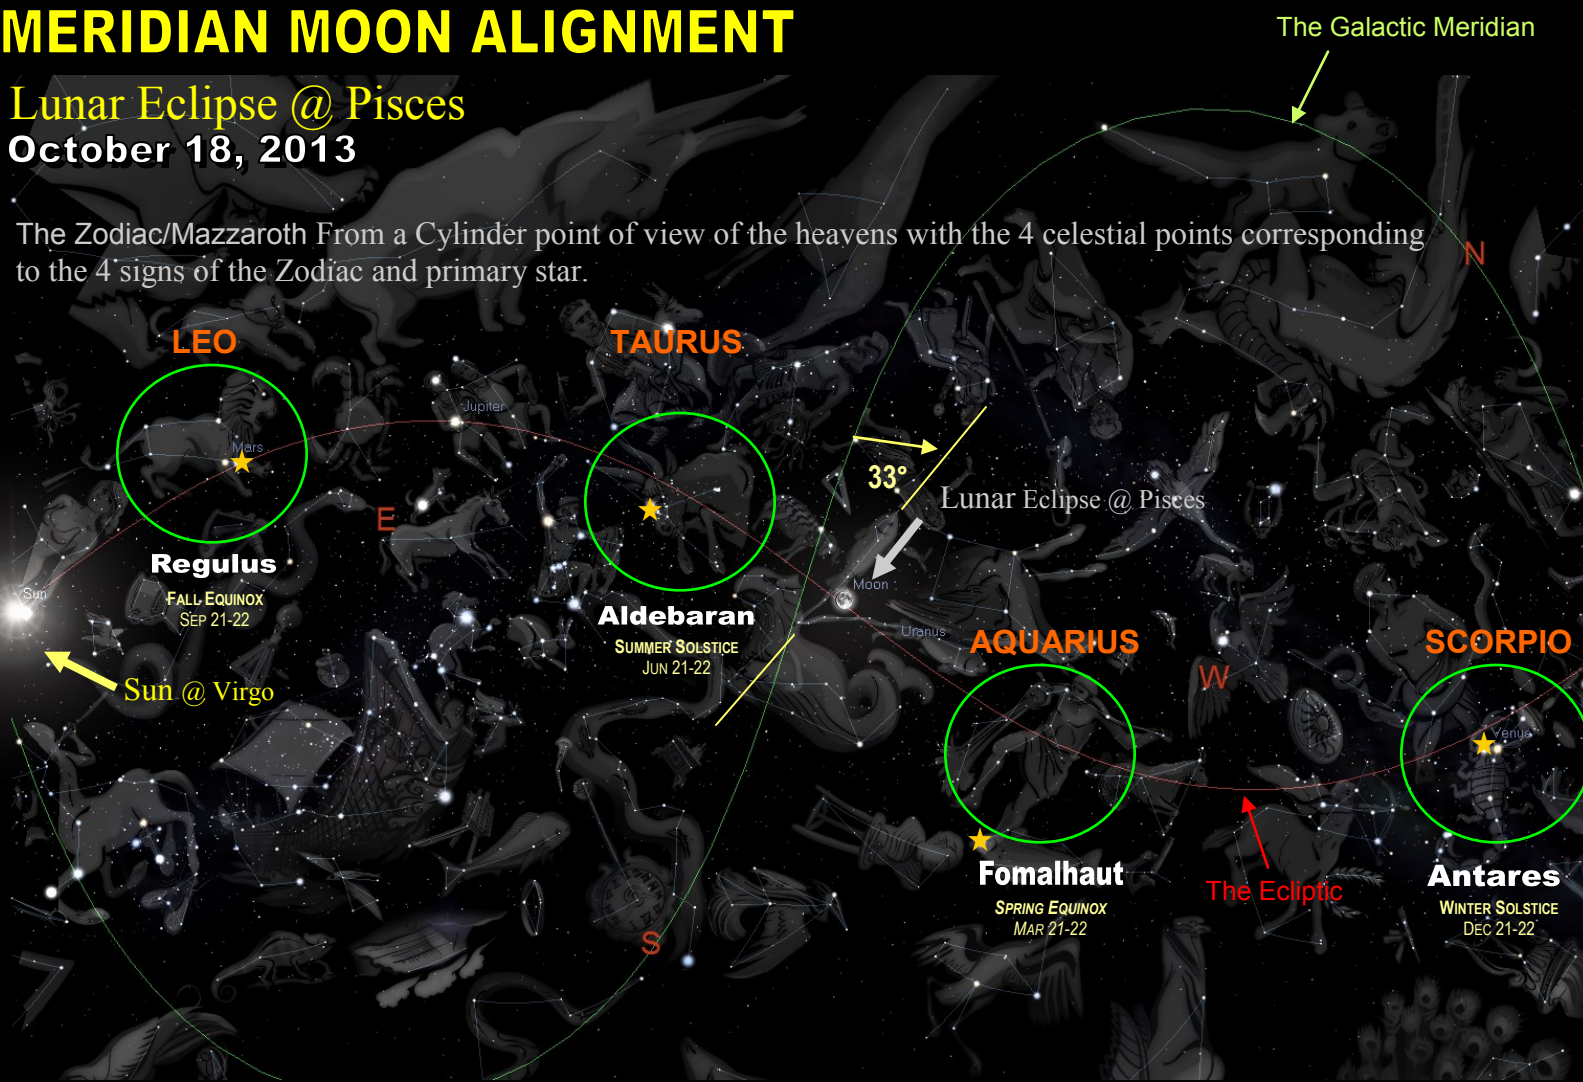

- 1) an Ox or Bull
- 2) a Man
- 3) a Lion
- 4) an Eagle

These are the very symbols the LORD instructed Moses to station the nation of Israel during the wilderness journey with the 4 major Hebrew Tribes having the banners of the Lion, the Eagle, Bull and Man as their standard insignia.

These charts will illustrate the 4 celestial coordinates that also correspond to the 4 Heavenly directions. These emanate from the very Throne of the LORD according to Biblical accounts. Each direction is associated to one of the *Seraphim's* that are stationed as heavenly sentinels in GOD's Throne and *Merkavah*, the mobile Throne or Chariot of the LORD. The LORD has a 4 wheeled Celestial Chariot that is mounted or pulled by 4 Living *Seraphim*, which literally means 'burning angels'.

This is where the notion of the *Quadriga* or 'gods being pulled by 4 creatures, mostly horses in the case of human renderings comes from. This fiery chariot of the LORD is how the LORD appeared and met Ezekiel with in the Old Testament. The 'wheel within the wheel' that allows the chariot to move in any direction is called the *Ophannin*. Some suggest that this phenomenon is actually the basis of where the Zodiac circle is derived from.

MERIDIAN MOON ALIGNMENT

Lunar Eclipse @ Pisces October 18, 2013

The Zodiac/Mazzaroth From a Cylinder point of view of the heavens with the 4 celestial points corresponding to the 4 signs of the Zodiac and primary star.