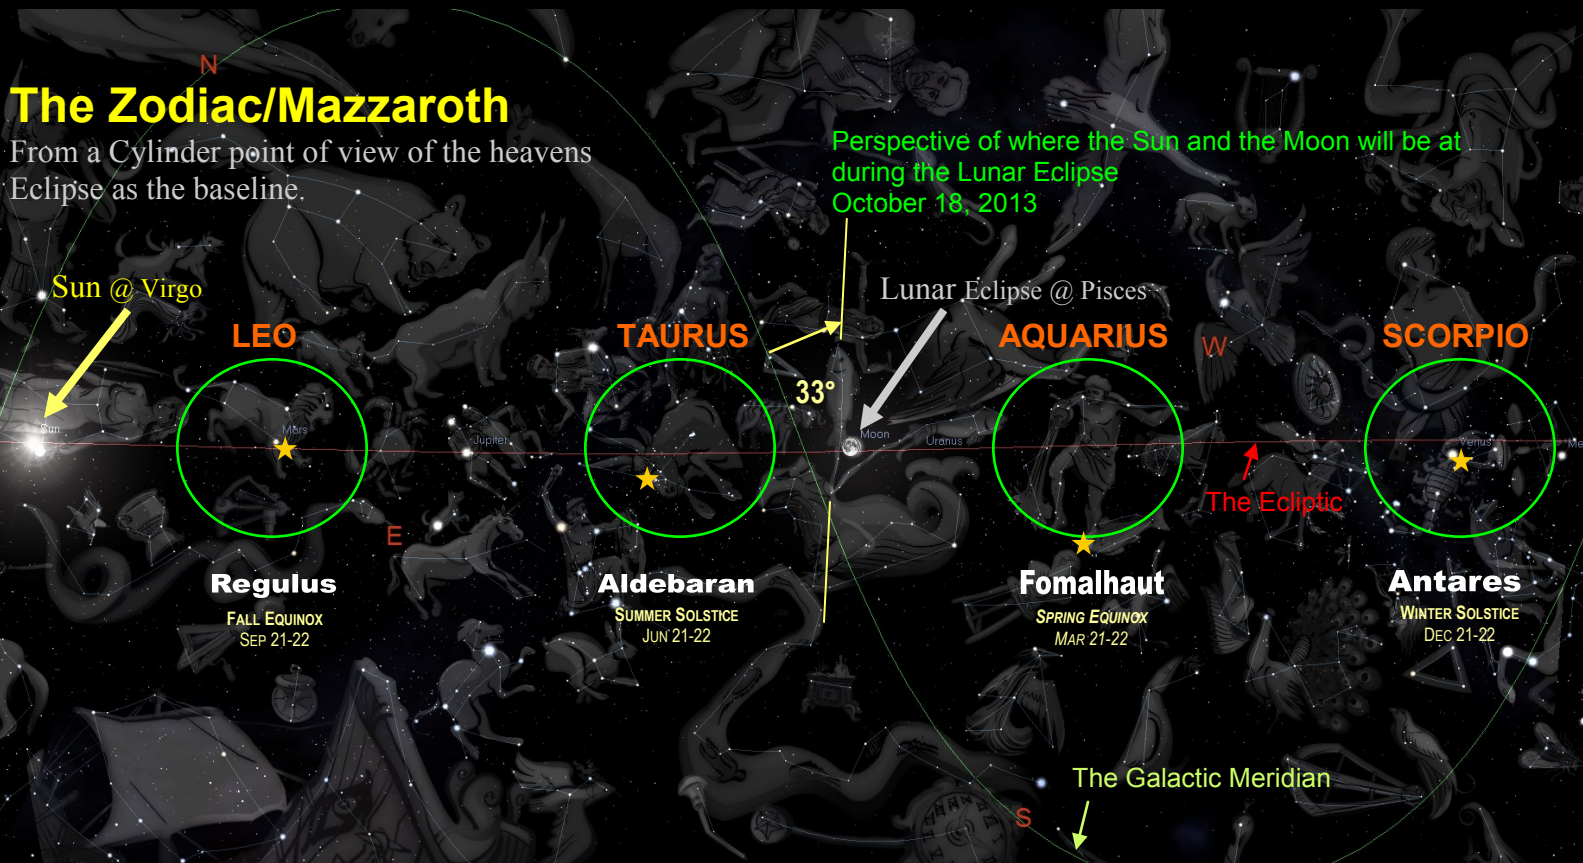

This is where the notion of the *Quadriga* or 'gods being pulled by 4 creatures, mostly horses in the case of human renderings comes from. This fiery chariot of the LORD is how the LORD appeared and met Ezekiel with in the Old Testament. The 'wheel within the wheel' that allows the chariot to move in any direction is called the *Ophannin*. Some suggest that this phenomenon is actually the basis of where the Zodiac circle is derived from.

MERIDIAN MOON ALIGNMENT

Lunar Eclipse @ Pisces October 18, 2013

The Zodiac/Mazzaroth From a Cylinder point of view of the heavens with the 4 celestial points corresponding to the 4 signs of the Zodiac and primary star.

The Zodiac/Mazzaroth

From a Cylinder point of view of the heavens Eclipse as the baseline.

Perspective of where the Sun and the Moon will be at during the Lunar Eclipse October 18, 2013

MOON ALIGNMENT W October 18, 2013

On October 18, 2013 the 291st day of the year, the last of the 3 Lunar Eclipses for the year 2013 will occur. A Lunar Eclipse occurs when the Moon passes through the shadow of the Earth.

This Eclipse is a *Penumbral* type meaning that from Earth's perspective, a reduction of the Moon's brightness might occur but the Moon's disk will not be completely covered by the Earth's shadow or *Umbra*.