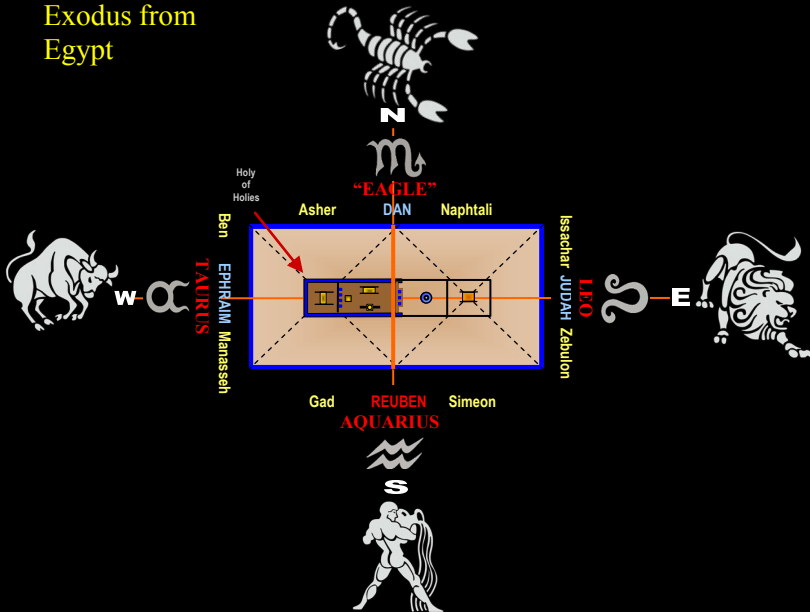

Aldebaran
SUMMER SOLSTICE
JUN 21-22
S

GATE OF MAN

VIRGO

Mark
Regulus
FALL EQUINOX
SEP 21-22

E

THE CLOSING CHURCH AGE
Subsequently the 4 Gospels of the New Testament are themselves associated and symbolized by these 4 Living Creatures. Each of the four Evangelists are ascribed a creature. This is known in Christianity as the *tetramorph*. It is the union of the symbols of the Gospel from the four Living Creatures derived from the Book of Ezekiel.

- 1) MATTHEW with the Man or Aquarius depicting the humanity of the Messiah.
- 2) MARK with the Lion or Leo depicting the Kingship of the Messiah.
- 3) LUKE with the Bull or Taurus depicting the servitude of the Messiah.
- 4) JOHN with the Eagle directing Christ's divinity.

Tabernacle of Moses (Top View)

Designation of Encampment around Tent of Meeting Hebrew Tribes after Exodus from Egypt

CELESTIAL PATTERNS

Each of the 4 *tetramorphs* emphasizes the work of Christ Jesus that in turn has reflected a particular era of Church history. The 4 depictions of the True Gospel of Jesus Christ, has not been 'lost', contrary to how some so called 'christian churches' proclaim. So if this postulation is valid, the last Church era will culminate in the *Gospel of John* or with the emphases on the divinity of Christ, which happens to correspond to the Eagle or Scorpio. But in 2013, it is now Ophiuchus, the Serpent Bearer that has eclipsed the 'eagle'/Scorpio and is attributed to the coming Messiah(s). The Luciferians await their own false Messiah as do the Muslims, Hindus, and Christians.