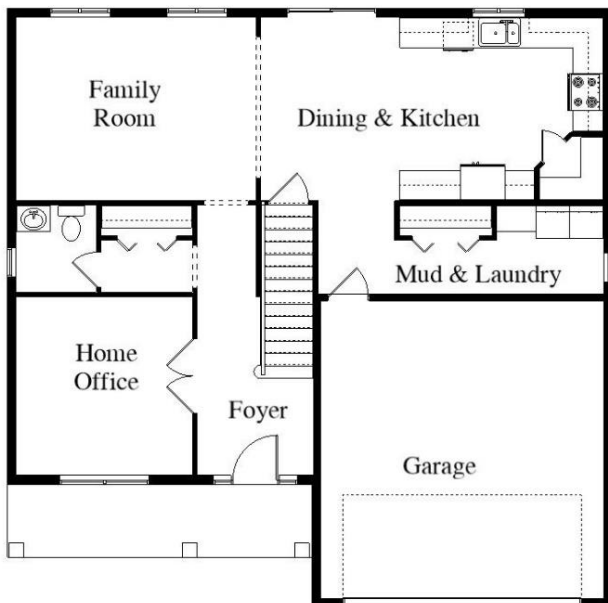

Your Land Your Style Your Home Your Way  
Design + Build = Your Best Value

[www.krausbuild.com](http://www.krausbuild.com)

**Barnes Creek**  
**2140 Sq.Ft.**

Copyright © 2021 Kraus Design Build  
All Rights Reserved

The **Kraus** Company, LLC  
DESIGN BUILD

248-972-5549

Setting the New Standard

Your Land Your Style Your Home Your Way  
Design + Build = Your Best Value

[www.krausbuild.com](http://www.krausbuild.com)

**Barnes Creek II**  
**2215 Sq.Ft.**