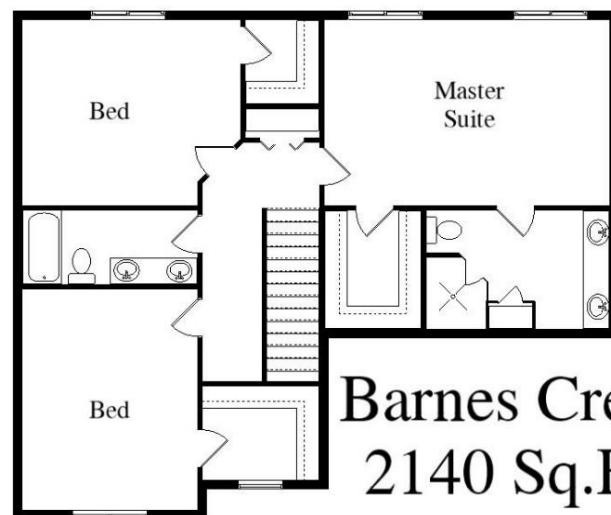

Your Land Your Style Your Home Your Way  
Design + Build = Your Best Value

[www.krausbuild.com](http://www.krausbuild.com)

**Barnes Creek**  
**2140 Sq.Ft.**

Copyright © 2021 Kraus Design Build  
All Rights Reserved

The **Kraus** Company, LLC  
DESIGN BUILD

248-972-5549

Setting the New Standard

Your Land Your Style Your Home Your Way  
Design + Build = Your Best Value

[www.krausbuild.com](http://www.krausbuild.com)

**Barnes Creek II**  
**2215 Sq.Ft.**