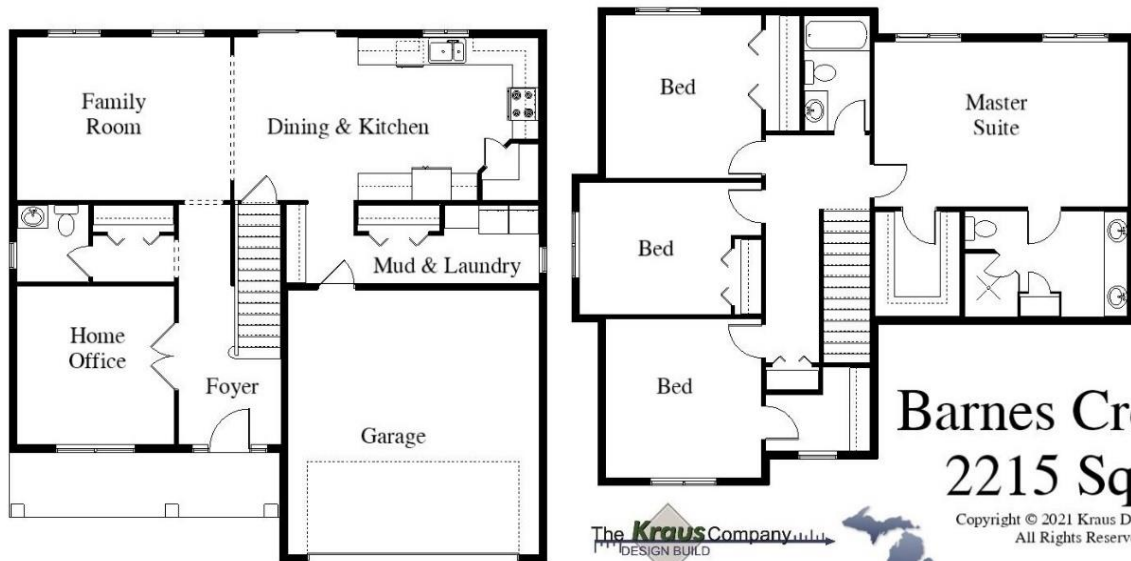

Your Land Your Style Your Home Your Way  
Design + Build = Your Best Value

[www.krausbuild.com](http://www.krausbuild.com)

**Barnes Creek**  
**2140 Sq.Ft.**

Copyright © 2021 Kraus Design Build  
All Rights Reserved

The **Kraus** Company, LLC  
DESIGN BUILD

248-972-5549

Setting the New Standard

Your Land Your Style Your Home Your Way  
Design + Build = Your Best Value

[www.krausbuild.com](http://www.krausbuild.com)

**Barnes Creek II**  
**2215 Sq.Ft.**