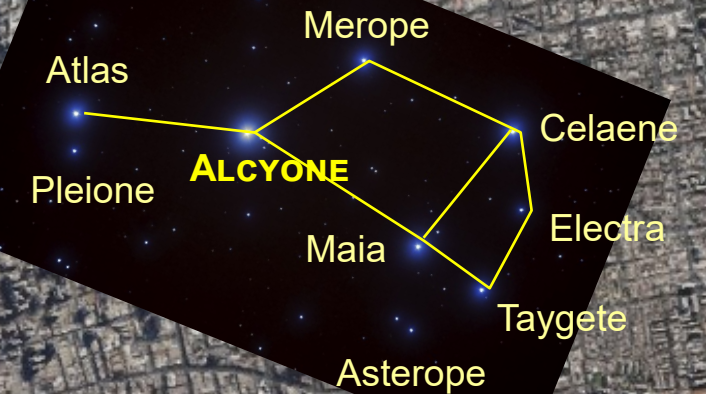

SANTIAGO CYDONIA STAR MAP

MARTIAN MOTIF TRIANGULATION PATTERN

MARTIAN MOTIF CYDONIA, MARS

40°44'33.60N 09°27'40.29W

FACE OF ALA-LU

PLEIADES CITY

D&M
PENTAGON

FACE OF ALA-LU

THE PLEIADES

7 Daughters of Atlas

Image Landsat

Google earth

© Composition and Some Graphics by
LUIS B. VEGA
vegapost@hotmail.com
www.PostScripts.org
FOR ILLUSTRATION PURPOSES ONLY

MAIN SOURCES
Earth.Google.com
ESA.ist - G. Neukum
Mars.Google.com
Wikipedia.com
PP

33°26'17.91" S 70°39'11.43" W elev. 1842 ft eye alt 38036 ft

Tour Guide