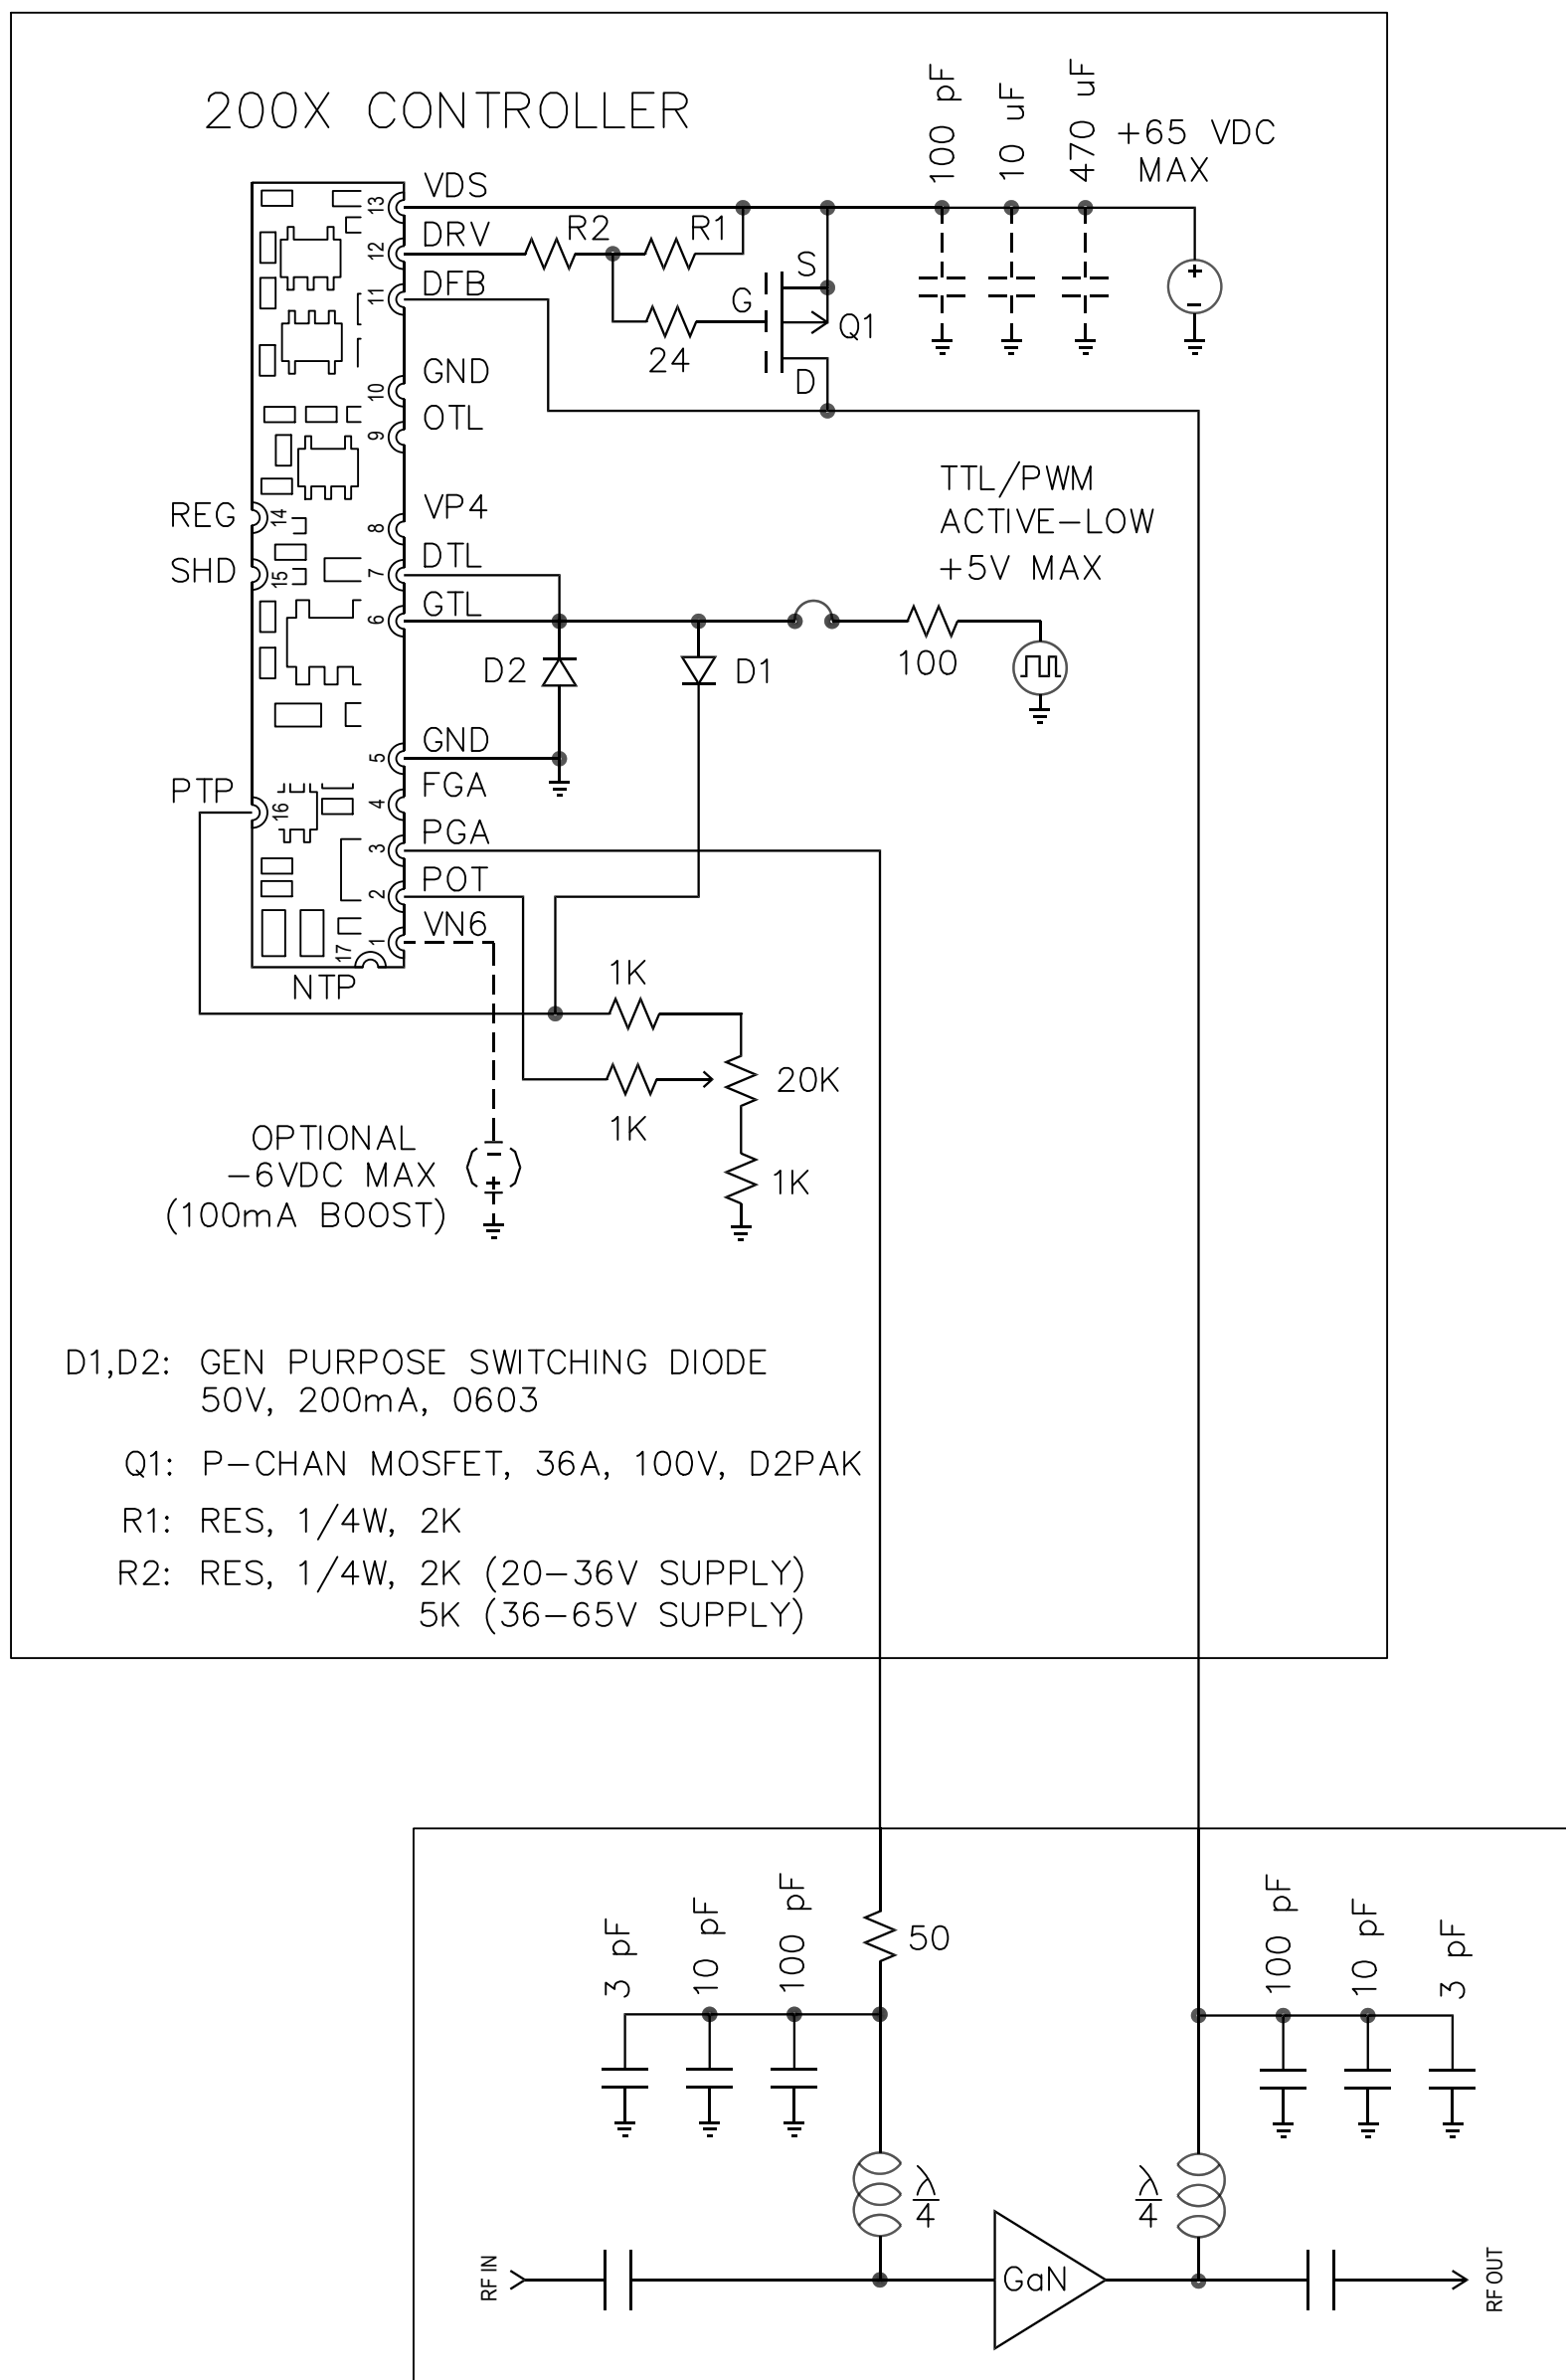

TYPICAL 630E EVALUATION BOARD SCHEMATIC

GaN AMPLIFIER TEST BOARD

TYPICAL 640E EVALUATION BOARD SCHEMATIC

GaN AMPLIFIER TEST BOARD