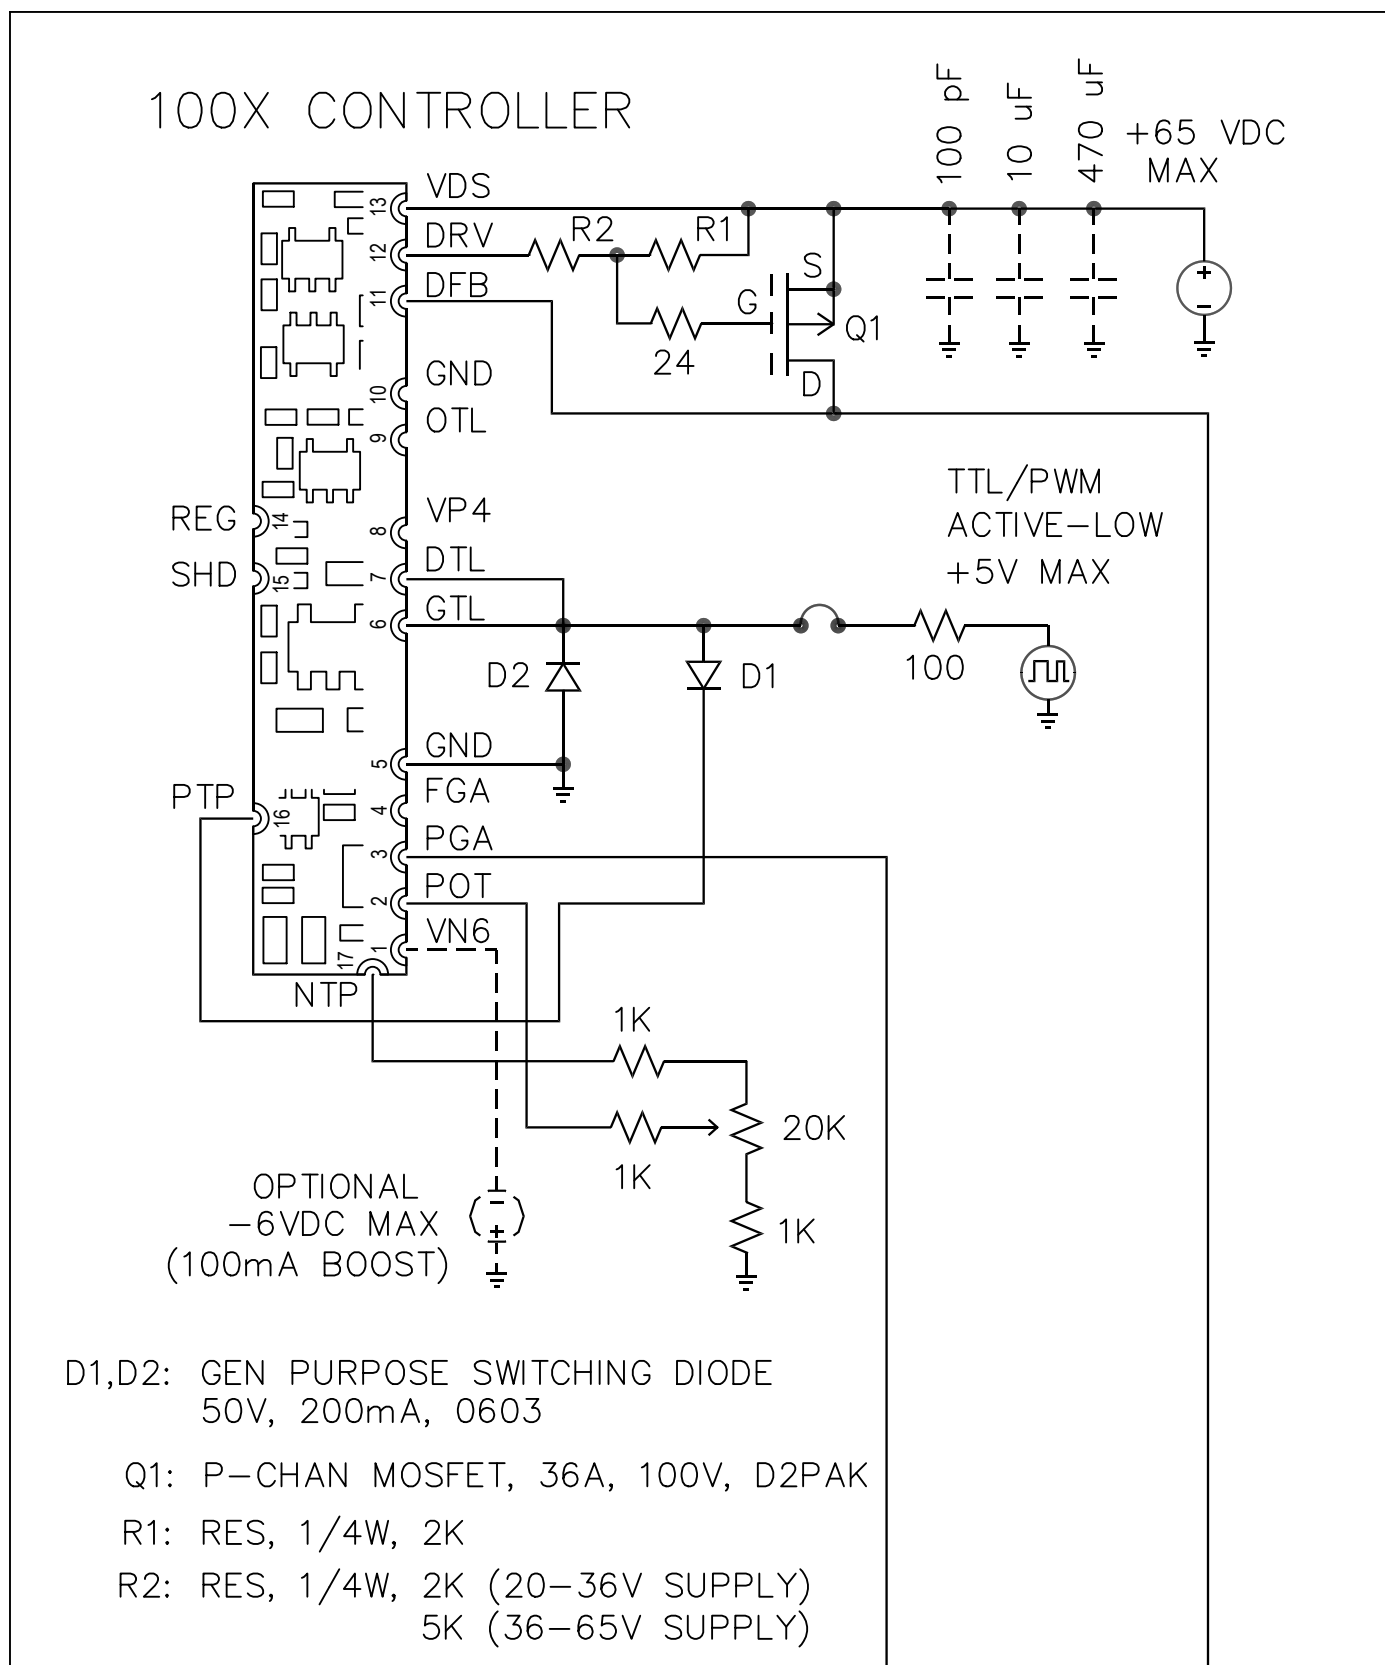

TYPICAL 630E EVALUATION BOARD SCHEMATIC

GaN AMPLIFIER TEST BOARD

TYPICAL 640E EVALUATION BOARD SCHEMATIC

GaN AMPLIFIER TEST BOARD