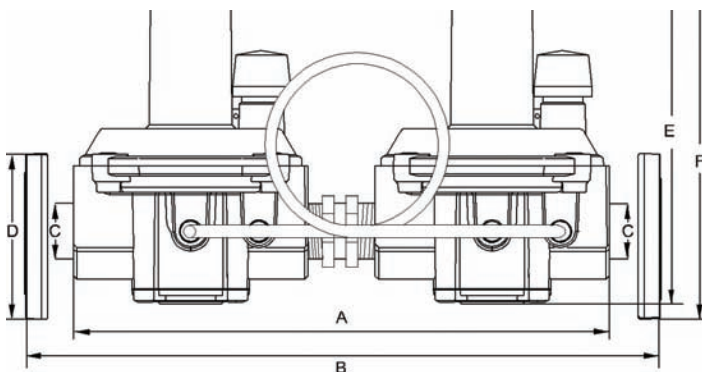

Materials

- Body & Cover: Aluminum Alloy
- External Coatings: Polyurethane paint on request
- Diaphragm, O Rings & Valve: Nitrile Rubber
- Diaphragm Pan: Aluminized Steel

Outlet Spring Ranges

- Green 2" W.C. to 5.1" W.C.
- Red 2.75" W.C. to 7.87" W.C.
- White 4" W.C. to 11.8" W.C.
- Black 6" W.C. to 14" W.C.
- Yellow 9.8" W.C. to 1 PSIG

Vent Sizes

- 1/4" NPT 1/2 – 1"
- 1/2" NPT 1 1/4 – 4"

Inlet Pressure Max. 5 PSIG

DIMENSIONS (IN INCHES)

Model #	Size	A	B	C	D	E	F	Weight (Lbs)
30051	1/2" NPT	8.86	-	1/2	-	5.59	-	3.25
30052	3/4" NPT	8.86	-	3/4	-	5.59	-	3.25
30053	1" NPT	8.86	-	1	-	5.59	-	3.25
30150	1/2" NPT	11.22	-	1/2	-	6.89	-	5.75
30151	3/4" NPT	11.22	-	3/4	-	6.89	-	5.75
30152	1" NPT	11.22	-	1	-	6.89	-	5.75
30153	1 1/4" NPT	16.61	-	1 1/4	-	10	-	15.5
30154	1 1/2" NPT	16.61	-	1 1/2	-	10	-	15.5
30155	2" NPT	19.88	-	2	-	12.44	13.74	25
30157/F	3" FLANGED	-	33.93	3	ANSI 150	-	17.09	56
30158/F	4" FLANGED	-	33.93	4	ANSI 150	-	19.76	56