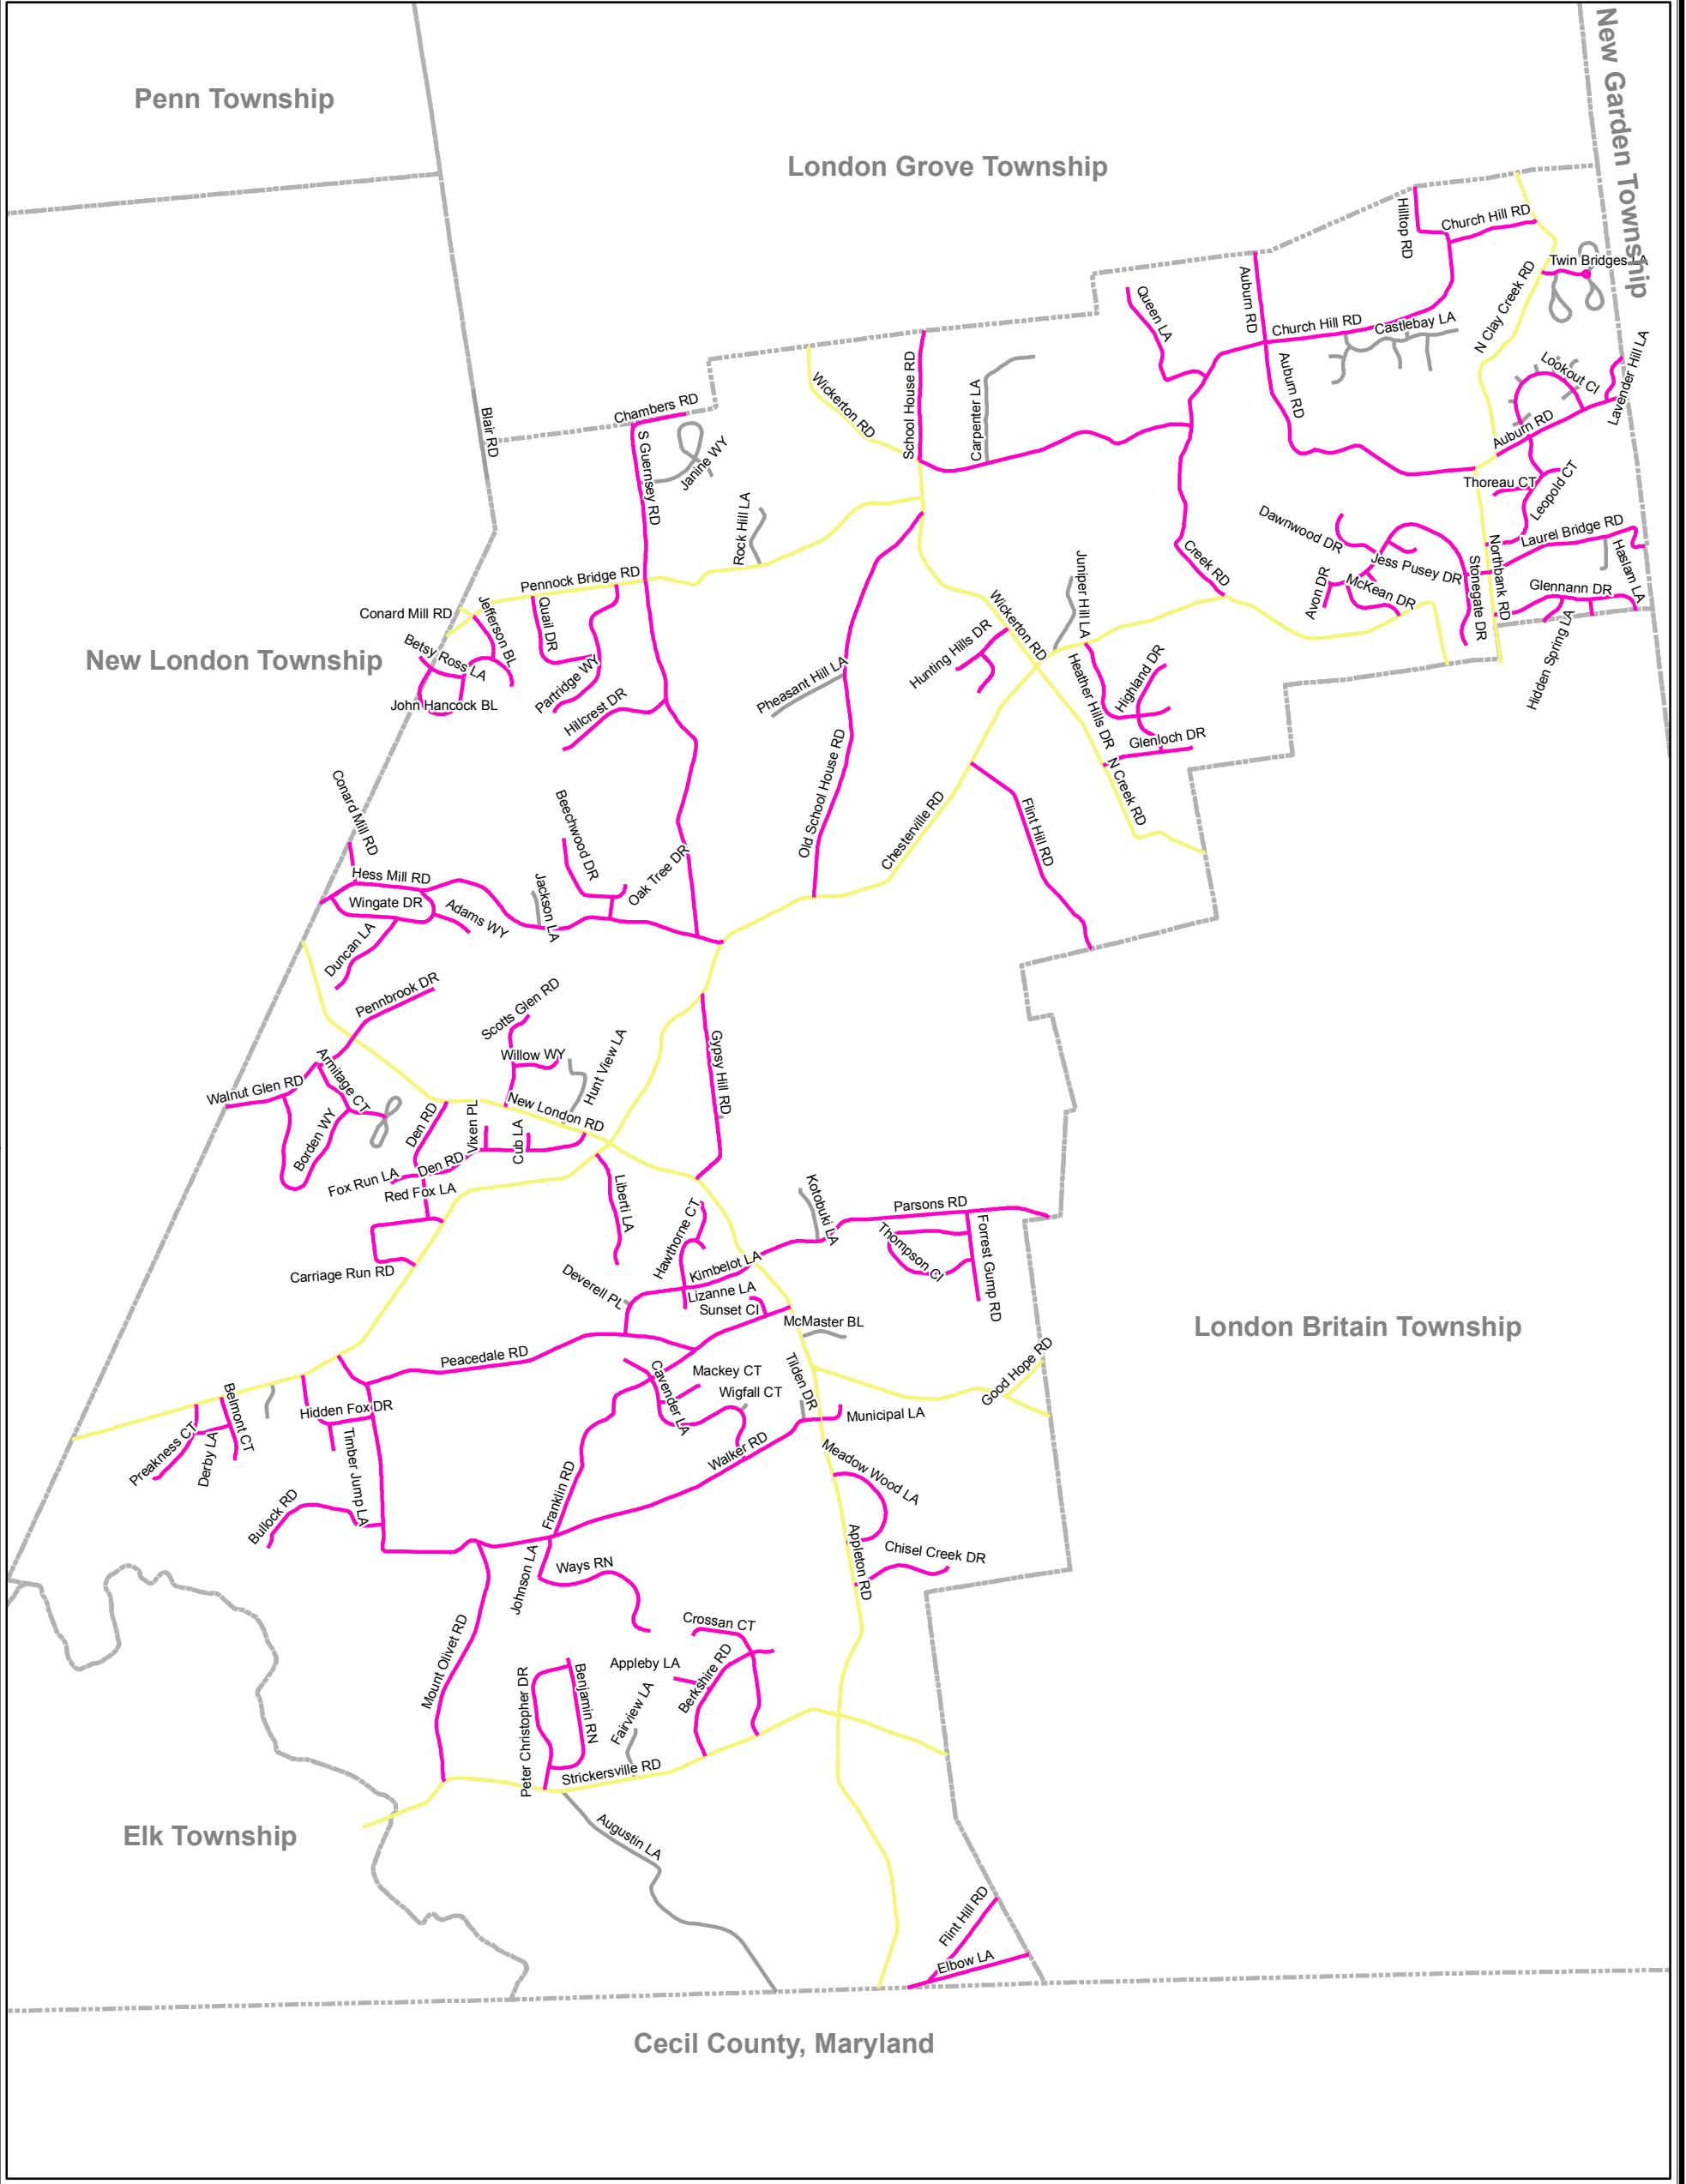

Franklin Township Roads

NOTES: Not for engineering purposes

Legend

- Private Roads
- State Roads
- Township Owned Roads
- Municipal Boundaries

Date: May, 2015