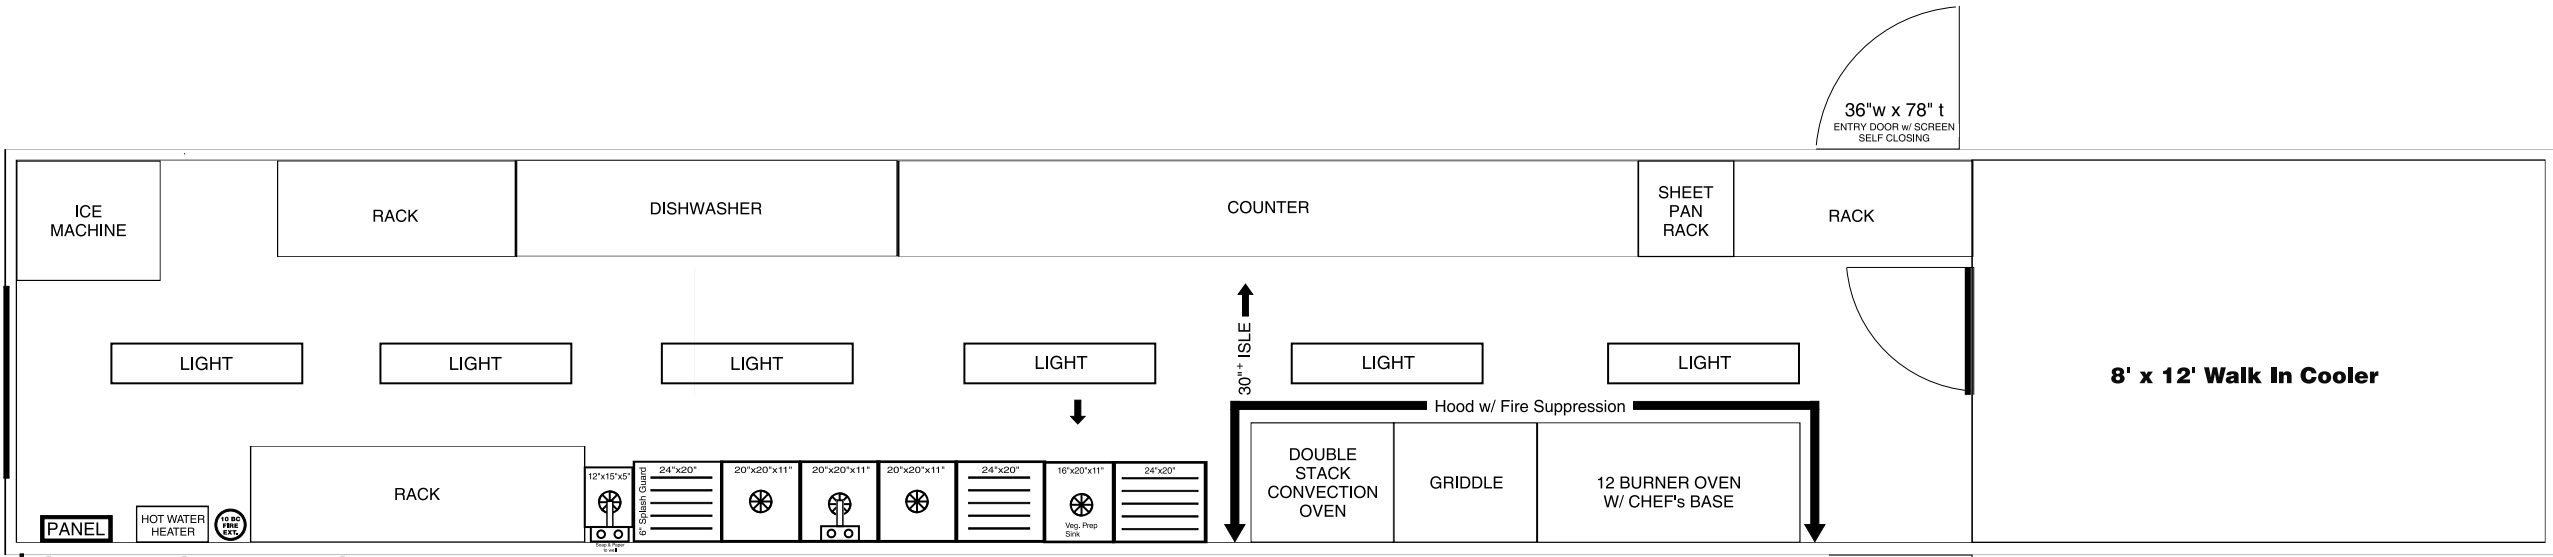

48" w x 78" t
Entry/Exit
Escape Door

36" w x 78" t
ENTRY DOOR w/ SCREEN
SELF CLOSING

36" w x 78" t
ENTRY DOOR w/ SCREEN
SELF CLOSING

8.5' x 53' TRAILER