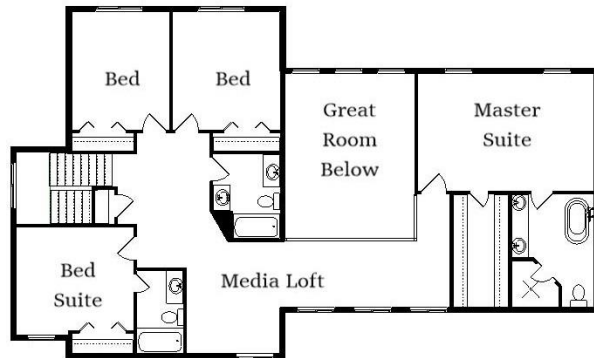

Your Land Your Style Your Home Your Way

Design + Build = Your Best Value

Riviera Villa  
3475 Sq. Ft.

Copyright © 2020 Kraus Design Build  
All Rights Reserved

The **Kraus** Company  
DESIGN BUILD

248-972-5549