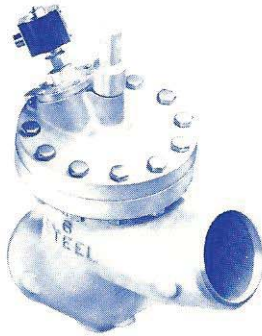

REFRIGERATION SPECIALTIES CONTROL VALVES  
AMMONIA SOLENOID VALVES

SIZES 5", 6", AND 8" ARE WELD-IN, NOT FLANGED, AND ARE AS SHOWN BELOW. TYPE S4W AND S9W.

TYPE S4W  
 COLOR, BLUE  
 (60° ANGLE)

TYPE S9W  
 COLOR, BLUE  
 (60° ANGLE)

NOTE: OLDER TYPE (FLANGED) SOLENOID VALVES ARE STILL IN USE. IF ORDERED, PLEASE LET US KNOW THIS FACT.

AMMONIA STRAINERS

TYPE RSF (FORMERLY NTFF) FLANGED SIZES 1/2" THRU 1" ARE USUALLY 2-BOLT (OVAL) FLANGED. SIZES 1-1/4" THRU 4" ARE 4-BOLT (SQUARE) FLANGED. VARIATIONS OF RSF STRAINERS ARE SHOWN BELOW. (ALL ARE SHOWN WITHOUT COMPANION FLANGES.)

1/2-inch RSF

OVAL FLANGED  
 COLOR, SILVER

3/4-inch RSF

OVAL FLANGED  
 COLOR, BLUE

1-1/4-4 inch RSF

SQ FLANGED  
 COLOR, BLUE

REFRIGERATION SPECIALTIES RSF TYPE STRAINERS ARE SELDOM USED ALONE, BUT ARE USUALLY CLOSE COUPLED TO A REGULATOR, SOLENOID, OR CHECK VALVE.