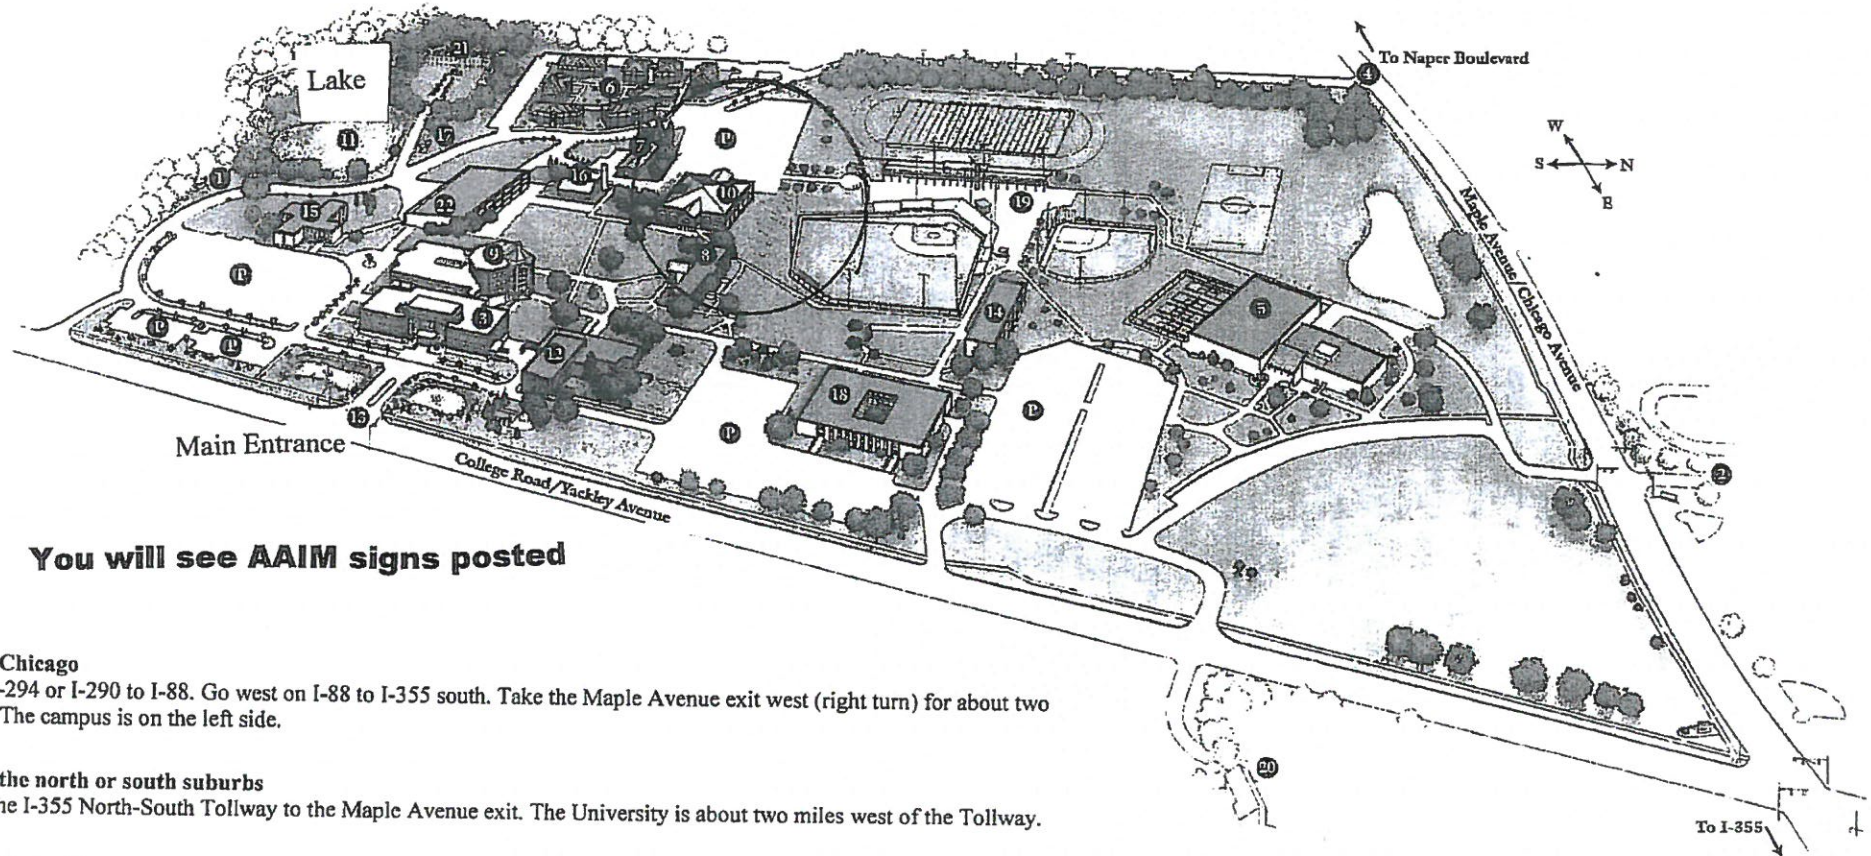

Benedictine University Campus Map

10). Krasa Center

You will see AAIM signs posted

From Chicago

Take I-294 or I-290 to I-88. Go west on I-88 to I-355 south. Take the Maple Avenue exit west (right turn) for about two miles. The campus is on the left side.

From the north or south suburbs

Take the I-355 North-South Tollway to the Maple Avenue exit. The University is about two miles west of the Tollway.

From the south

Take I-55 to the I-355 exit. Take the Maple Avenue exit west to the University.

From the west

Take I-88 east to I-355 south. Take the Maple Avenue exit west (right turn) for about two miles. The campus is on the left side.

By train

Metra, the Chicago area commuter rail system, runs from Lisle to downtown Chicago and back seven days a week. For train schedules, call (630) 968-3916 or visit www.metrarail.com. Cab service is available for the two-mile trip from the station to campus.