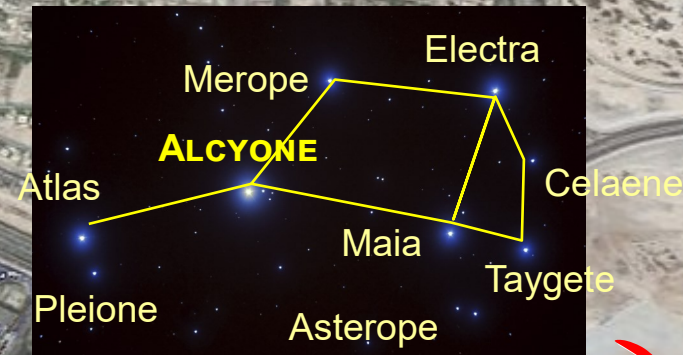

# BURJ KHALIFA CYDONIA STAR MAP

UNITED ARAB EMIRATES

## MARTIAN MOTIF TRIANGULATION PATTERN

**N MARTIAN MOTIF**  
**CYDONIA, MARS**  
 40°44'33.60N 09°27'40.29W

**Eye of Horus**

**Pleiades Pattern**  
**PYRAMID CITY**

**PLEIADES STAR CLUSTER**

7 Daughters of Atlas

ALA-LU = ALLAH?

**Red Dragon**  
**'Burj Khalifa'**

الله

333 Heading  
 33°

**'FACE OF ALA-LU'**  
 Face of Dragon

**D&M**  
**PYRAMID ?**

CHI  $X_{\chi} = 600$   
 XI  $\Xi = 60$   
 E STIGMA  $\Sigma_{\zeta} = 6$   
**666**