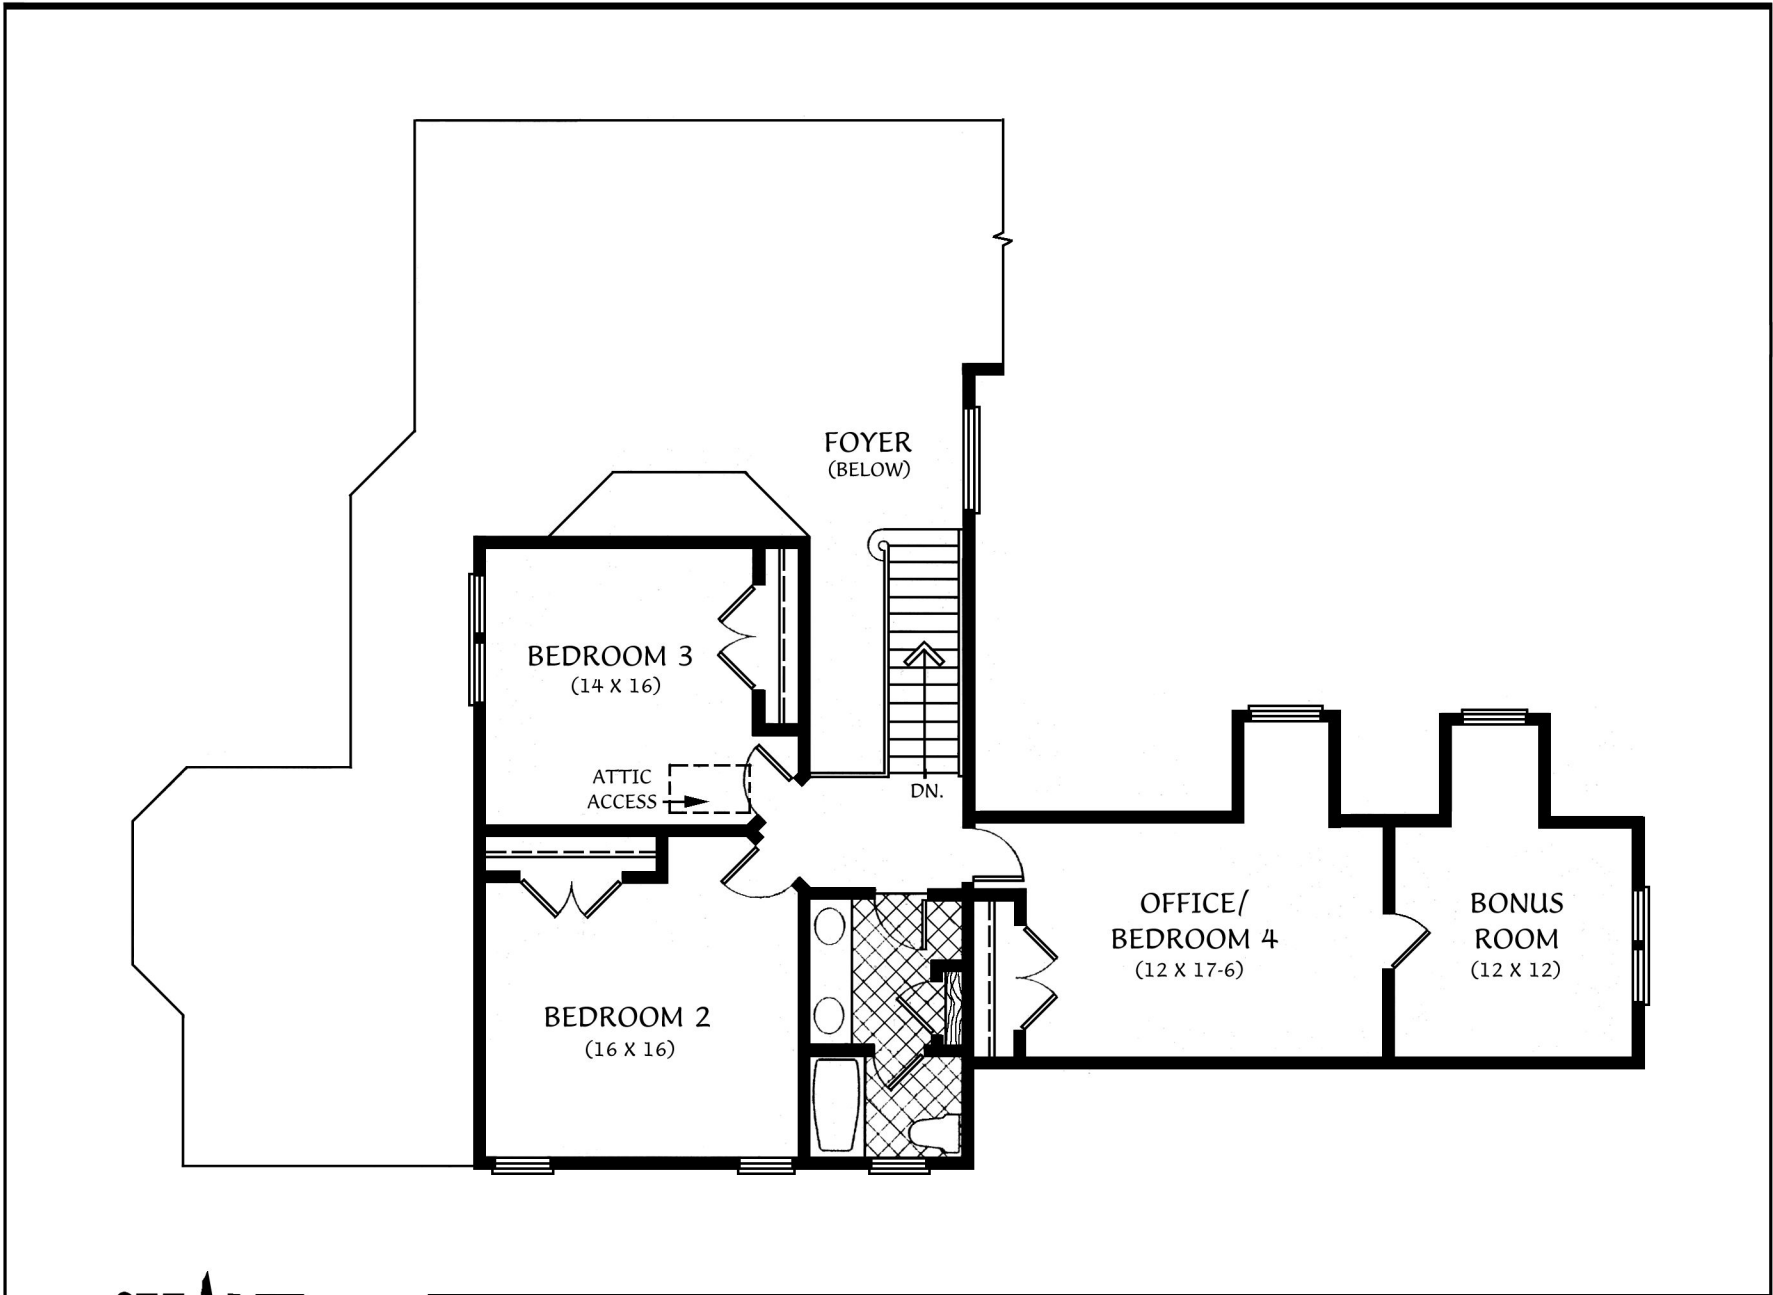

**SHANE**  
STRUCTURES

"The Cottage at White Cliffs"

Front Elevation

2558 Square Feet

**SHANE**  
STRUCTURES

"The Cottage at White Cliffs"

Front Elevation

\*Not including Bonus Room of 434 Square Feet

\*720 Square Feet