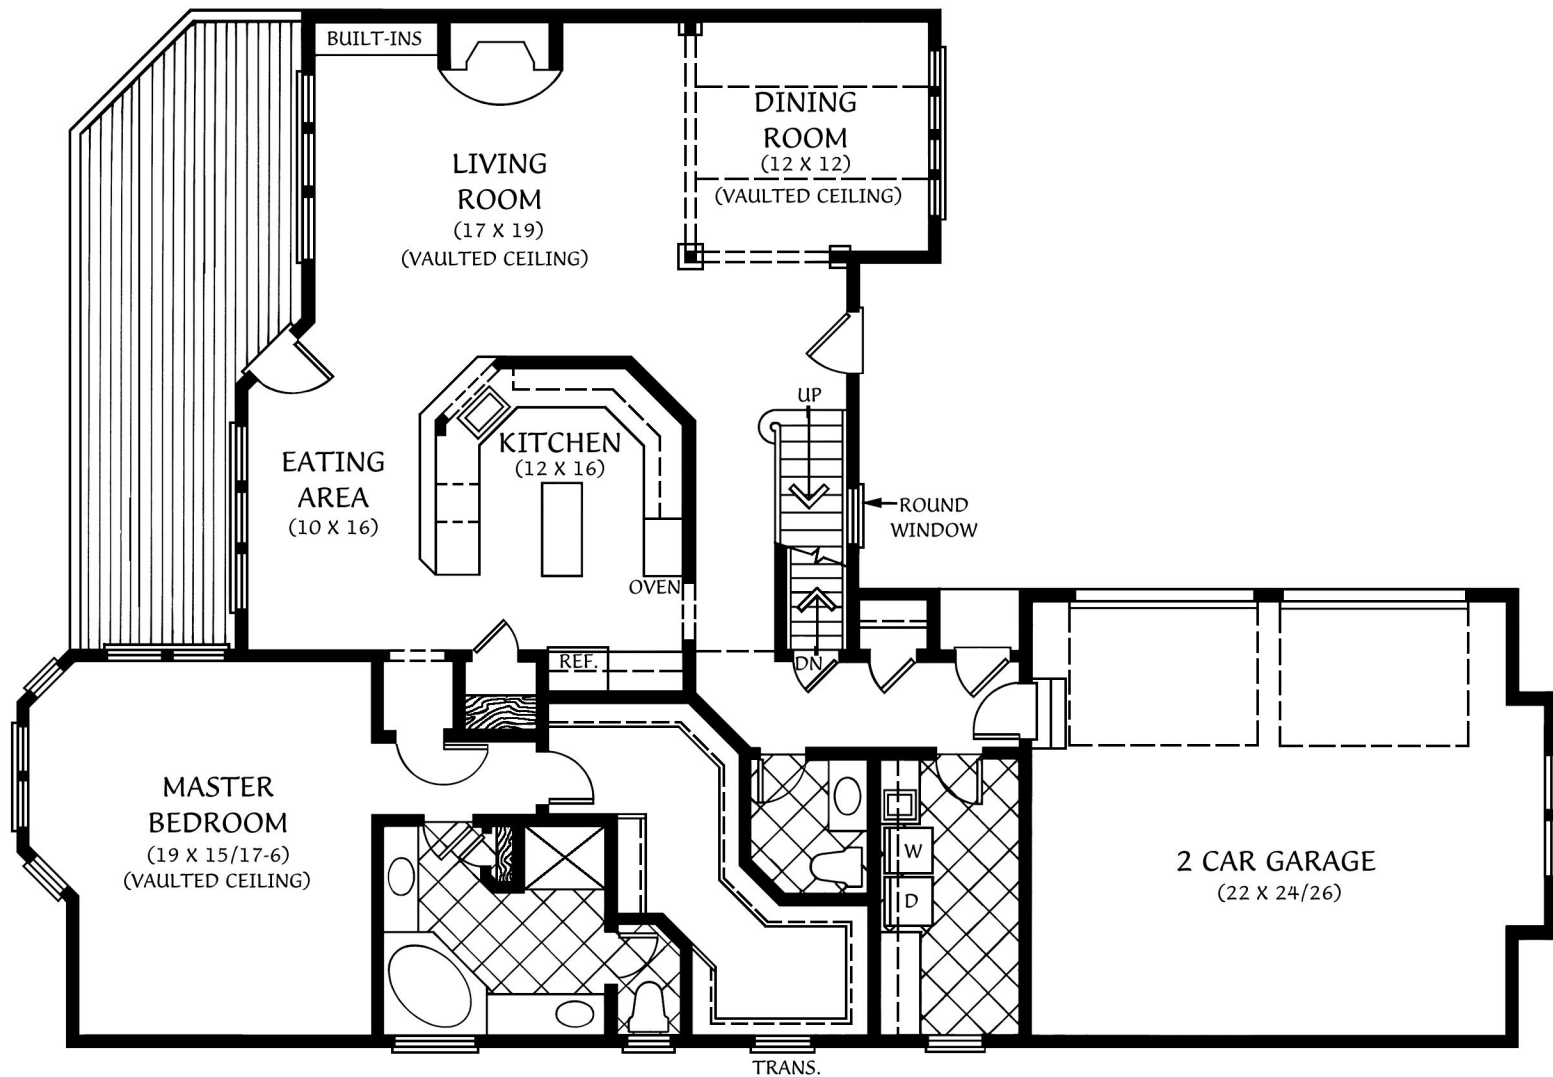

**SHANE**  
STRUCTURES

"The Cottage at White Cliffs"

Front Elevation

2558 Square Feet

**SHANE**  
STRUCTURES

"The Cottage at White Cliffs"

Front Elevation

\*Not including Bonus Room of 434 Square Feet

\*720 Square Feet