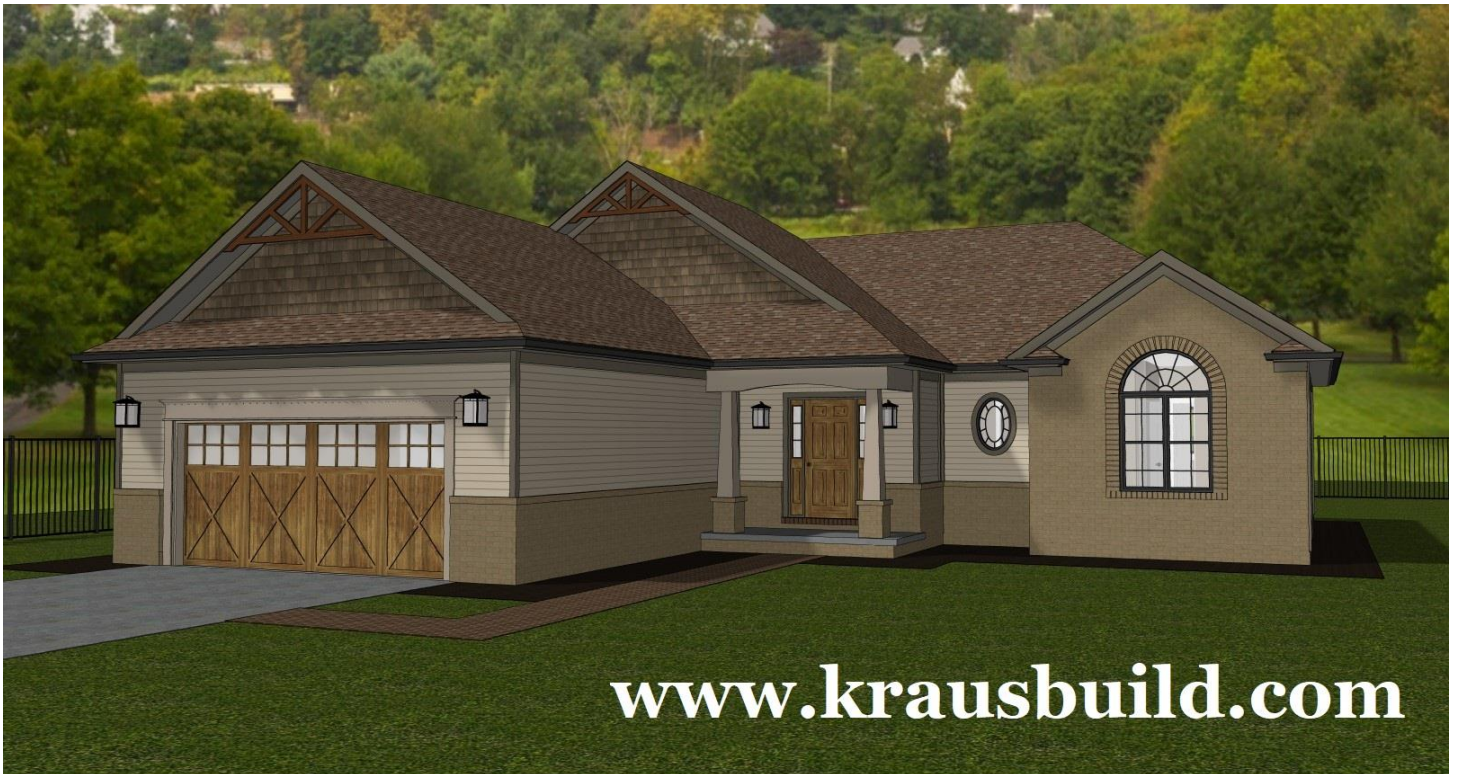

Your Land Your Style Your Home Your Way
Design + Build = Your Best Value

www.krausbuild.com

Heather Ranch
1550 Sq. Ft.

Copyright © 2020 Kraus Design Build
All Rights Reserved

The **Kraus** Company
DESIGN BUILD

248-972-5549

Setting the New Standard