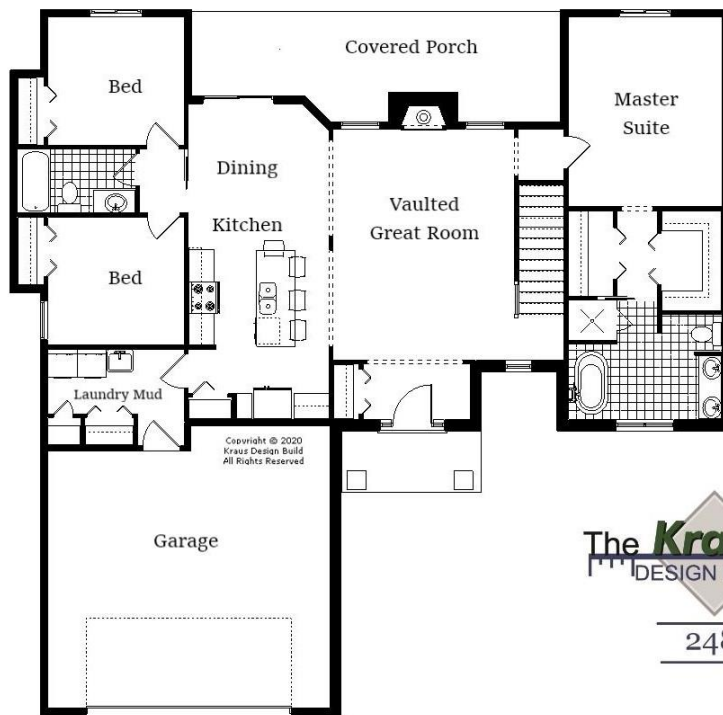

Your Land Your Style Your Home Your Way
Design + Build = Your Best Value

www.krausbuild.com

Heather Ranch
1550 Sq. Ft.

Copyright © 2020 Kraus Design Build
All Rights Reserved

The **Kraus** Company
DESIGN BUILD

248-972-5549

Setting the New Standard