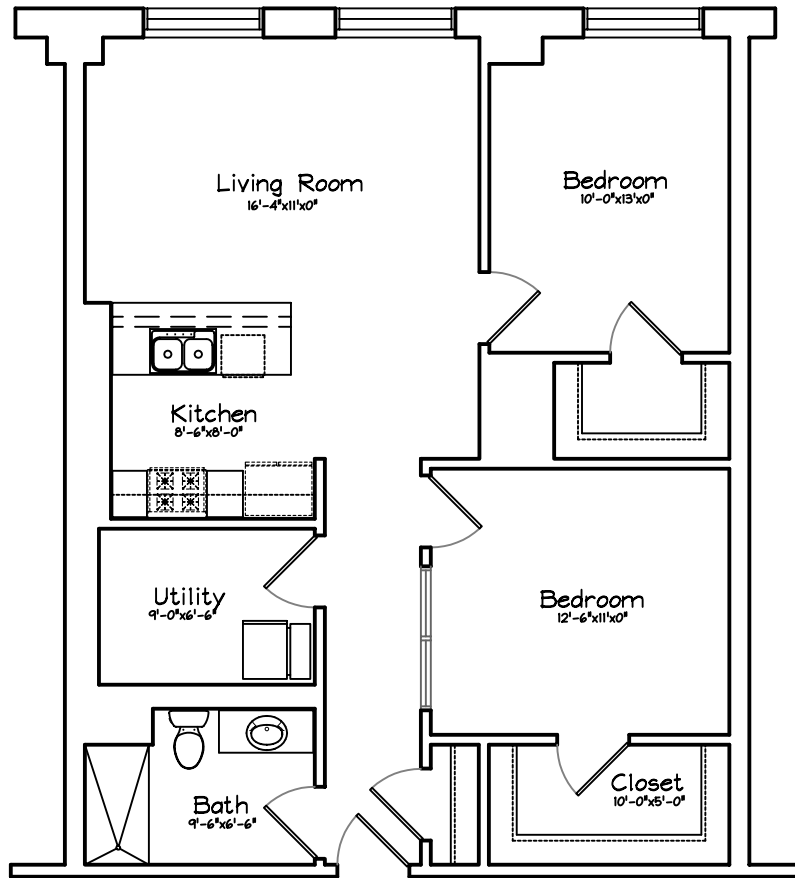

PLANKINTON LOFT APARTMENTS

4th FLOOR

Southern View

Common Corridor

Unit #435 - 965 sq ft
Two Bedroom, 1 Bath
Scale : 1/8" = 1'-0"

Square Footage taken from center of corridor/party walls
to exterior of furred walls.