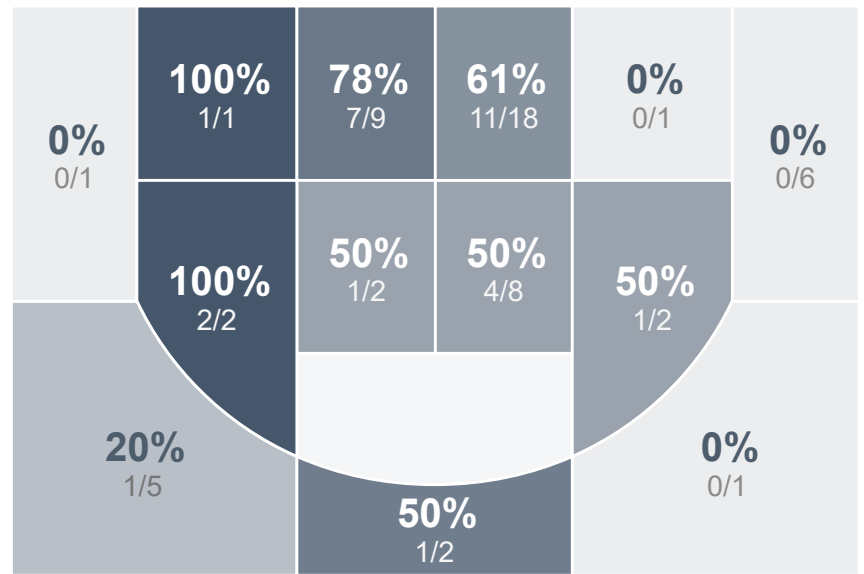

Boys Varsity Basketball