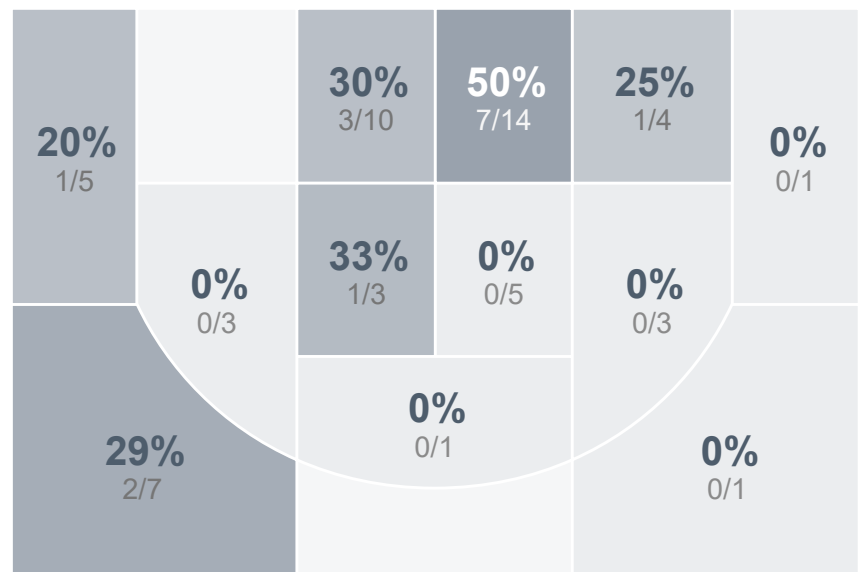

Williston High School