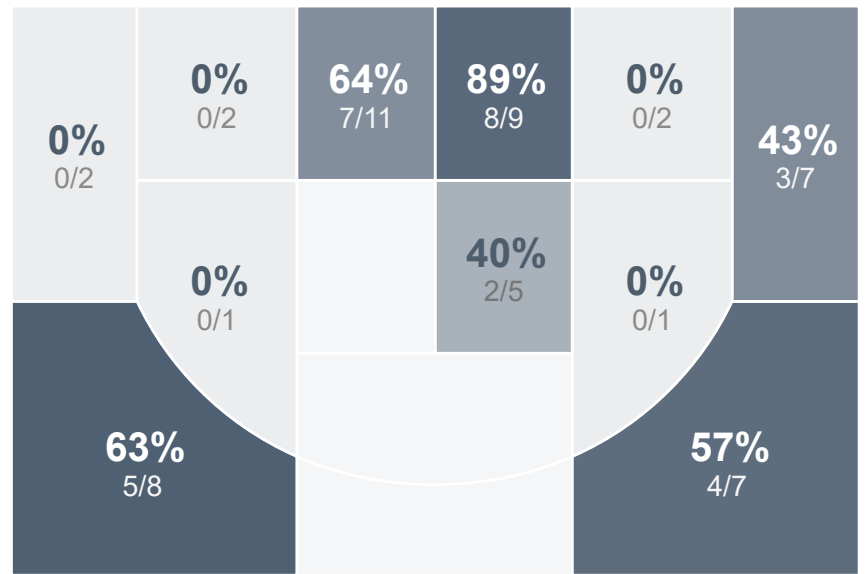

St. Mary's Saints Girls Basketball