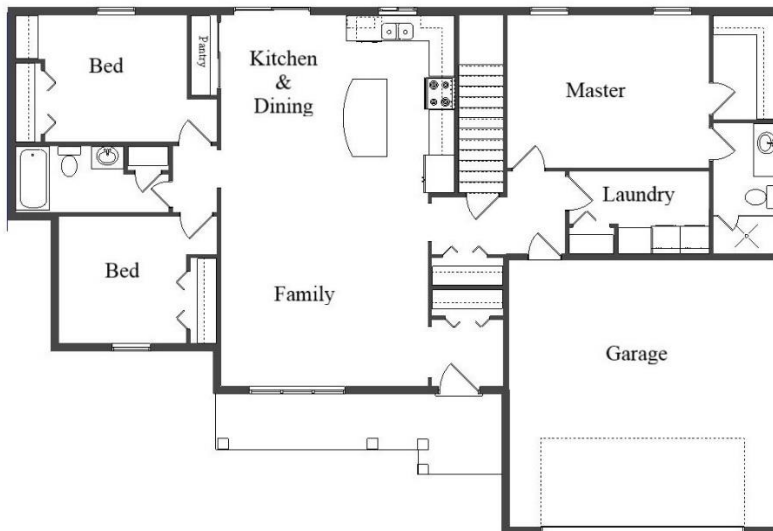

### Coolwater II 1535 Sq.Ft.

Copyright © 2021  
Kraus Design Build  
All Rights Reserved

We Welcome Your Changes  
to All of Our Plans

The **Kraus** Company  
DESIGN BUILD

248-972-5549