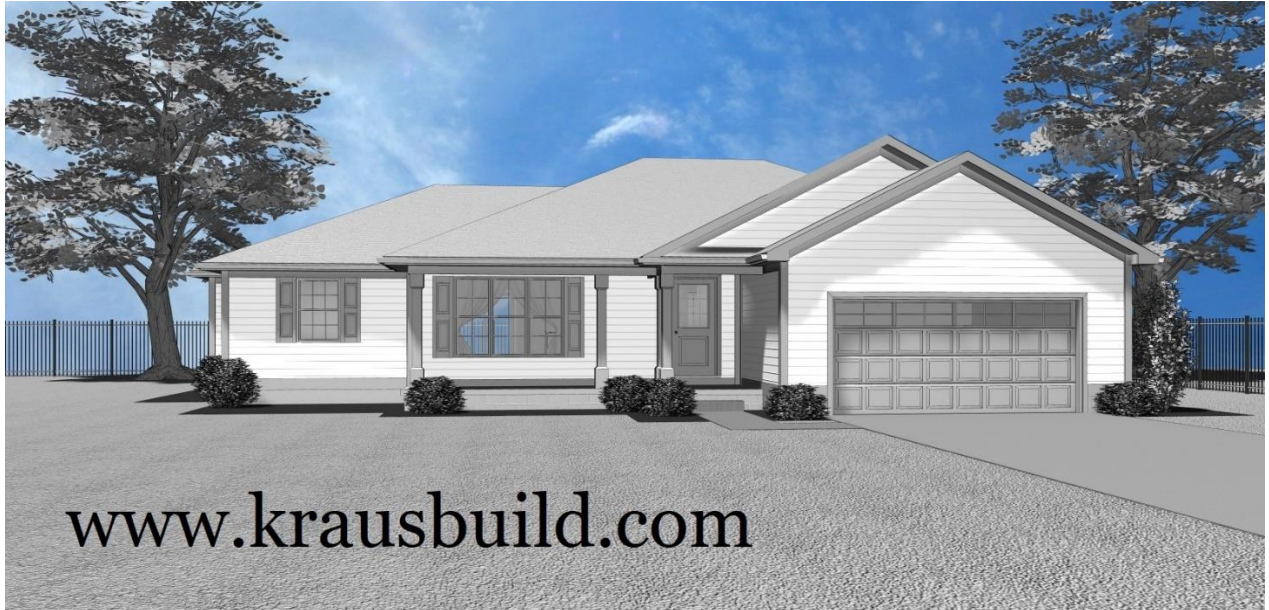

# Your Land Your Style Your Home Your Way

Design + Build = Your Best Value

## Affordable Value Lifestyle Design Series

[www.krausbuild.com](http://www.krausbuild.com)

### Coolwater II 1535 Sq.Ft.

Copyright © 2021  
Kraus Design Build  
All Rights Reserved

We Welcome Your Changes  
to All of Our Plans

The **Kraus** Company  
DESIGN BUILD

248-972-5549

# Your Land Your Style Your Home Your Way

Design + Build = Your Best Value

Affordable Value Lifestyle Design Series

The **Kraus** Company  
DESIGN BUILD   
248-972-5549

**Coolwater Ranch**  
**1300 Sq.Ft.**