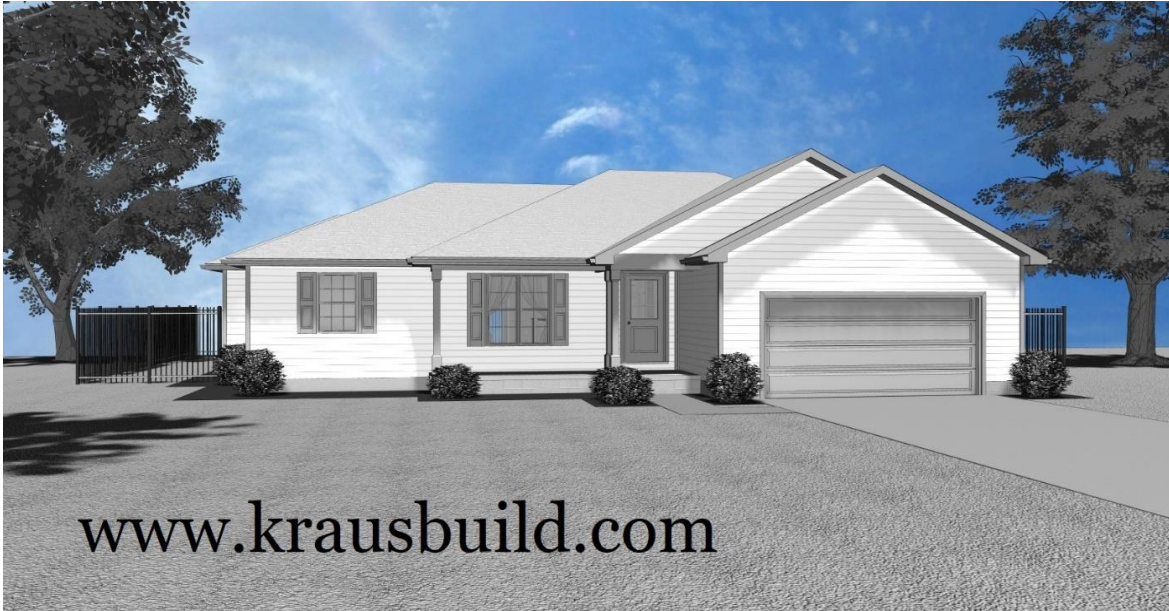

# Your Land Your Style Your Home Your Way

Design + Build = Your Best Value

## Affordable Value Lifestyle Design Series

[www.krausbuild.com](http://www.krausbuild.com)

### Coolwater II 1535 Sq.Ft.

Copyright © 2021  
Kraus Design Build  
All Rights Reserved

We Welcome Your Changes  
to All of Our Plans

The **Kraus** Company  
DESIGN BUILD

248-972-5549

# Your Land Your Style Your Home Your Way

Design + Build = Your Best Value

Affordable Value Lifestyle Design Series

The **Kraus** Company  
DESIGN BUILD   
248-972-5549

**Coolwater Ranch**  
**1300 Sq.Ft.**