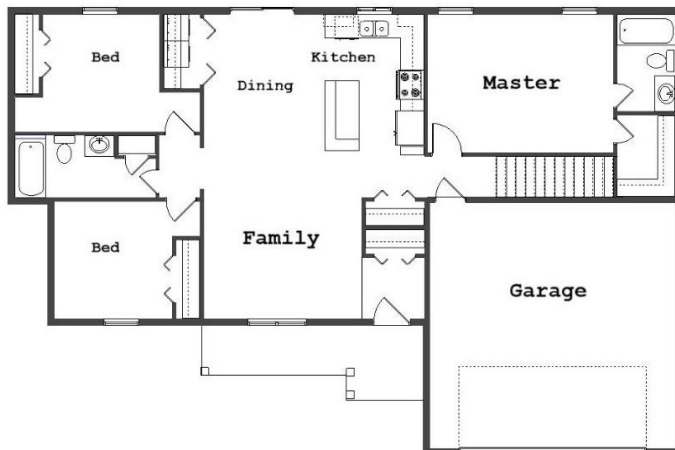

### Coolwater II 1535 Sq.Ft.

Copyright © 2021  
Kraus Design Build  
All Rights Reserved

We Welcome Your Changes  
to All of Our Plans

The **Kraus** Company  
DESIGN BUILD

248-972-5549

# Your Land Your Style Your Home Your Way

Design + Build = Your Best Value

Affordable Value Lifestyle Design Series

The **Kraus** Company  
DESIGN BUILD   
248-972-5549

**Coolwater Ranch**  
**1300 Sq.Ft.**