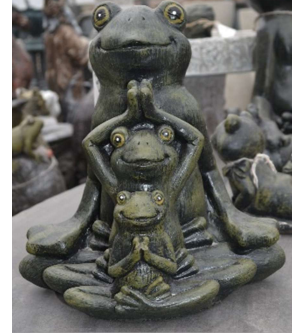

Frog No Base Small
S732
\$18.00
L: 5" W: 6" H: 3.5"
(Has stripes on sides of back)

Frog No Base Medium
S735
\$32.00
Size: 10" x 6" x 8"
(Has stripes on sides of back)

Frogs Climbing Welcome to Our Garden
S739
\$85.00

Welcome Frog
S725
\$120.00
HT: 11" L: 20" W: 12"

Tree Frog
S728
\$40.00
HT: 6.5" W: 10" L: 8"

Chillin' Sitting Frog
S737
\$15.00
SIZE: 4" X 4" X 4"

Frog Tiny on Base
S716
\$15.00
HT: 3" W: 4"

Leap Frog Pair
S734
\$28.00
SIZE: 6" X 5.5" X 6"

Stacking Frogs
S743
\$55.00
HT: 16.5"

Triple Yoga Frogs
S744
\$30.00

Leg Raised Lily Pad Frog
S740
\$25.00

Lily Pad Surfin' Frog
S471
\$25.00

Goofy Frog
S742
\$50.00

Frog on Ball
S729
\$35.00
HT: 9.5" W: 5"