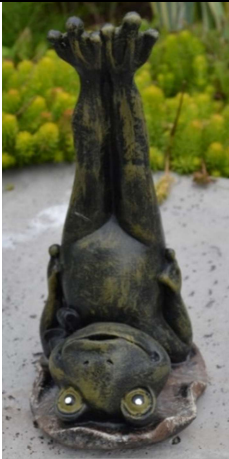

Frog No Base Small
S732
\$18.00
L: 5" W: 6" H: 3.5"
(Has stripes on sides of back)

Frog No Base Medium
S735
\$32.00
Size: 10" x 6" x 8"
(Has stripes on sides of back)

Frogs Climbing Welcome to Our Garden
S739
\$85.00

Welcome Frog
S725
\$120.00
HT: 11" L: 20" W: 12"

Tree Frog
S728
\$40.00
HT: 6.5" W: 10" L: 8"

Chillin' Sitting Frog
S737
\$15.00
SIZE: 4" X 4" X 4"

Frog Tiny on Base
S716
\$15.00
HT: 3" W: 4"

Leap Frog Pair
S734
\$28.00
SIZE: 6" X 5.5" X 6"

Stacking Frogs
S743
\$55.00
HT: 16.5"

Triple Yoga Frogs
S744
\$30.00

Leg Raised Lily Pad Frog
S740
\$25.00

Lily Pad Surfin' Frog
S471
\$25.00

Goofy Frog
S742
\$50.00

Frog on Ball
S729
\$35.00
HT: 9.5" W: 5"

Baseball Frog
S721
\$45.00
HT: 8" W: 9" **SC**
Discontinued - 4 Left

Frog Tiny
S716A
\$15.00 **SC**
Discontinued - 3 Left

Toad Small
S715
\$15.00
HT: 4" L: 5" W: 4" **SC**
Discontinued - 5 Left

X-Large Turtle
S750
\$180.00
HT: 15" L: 24" W: 15"