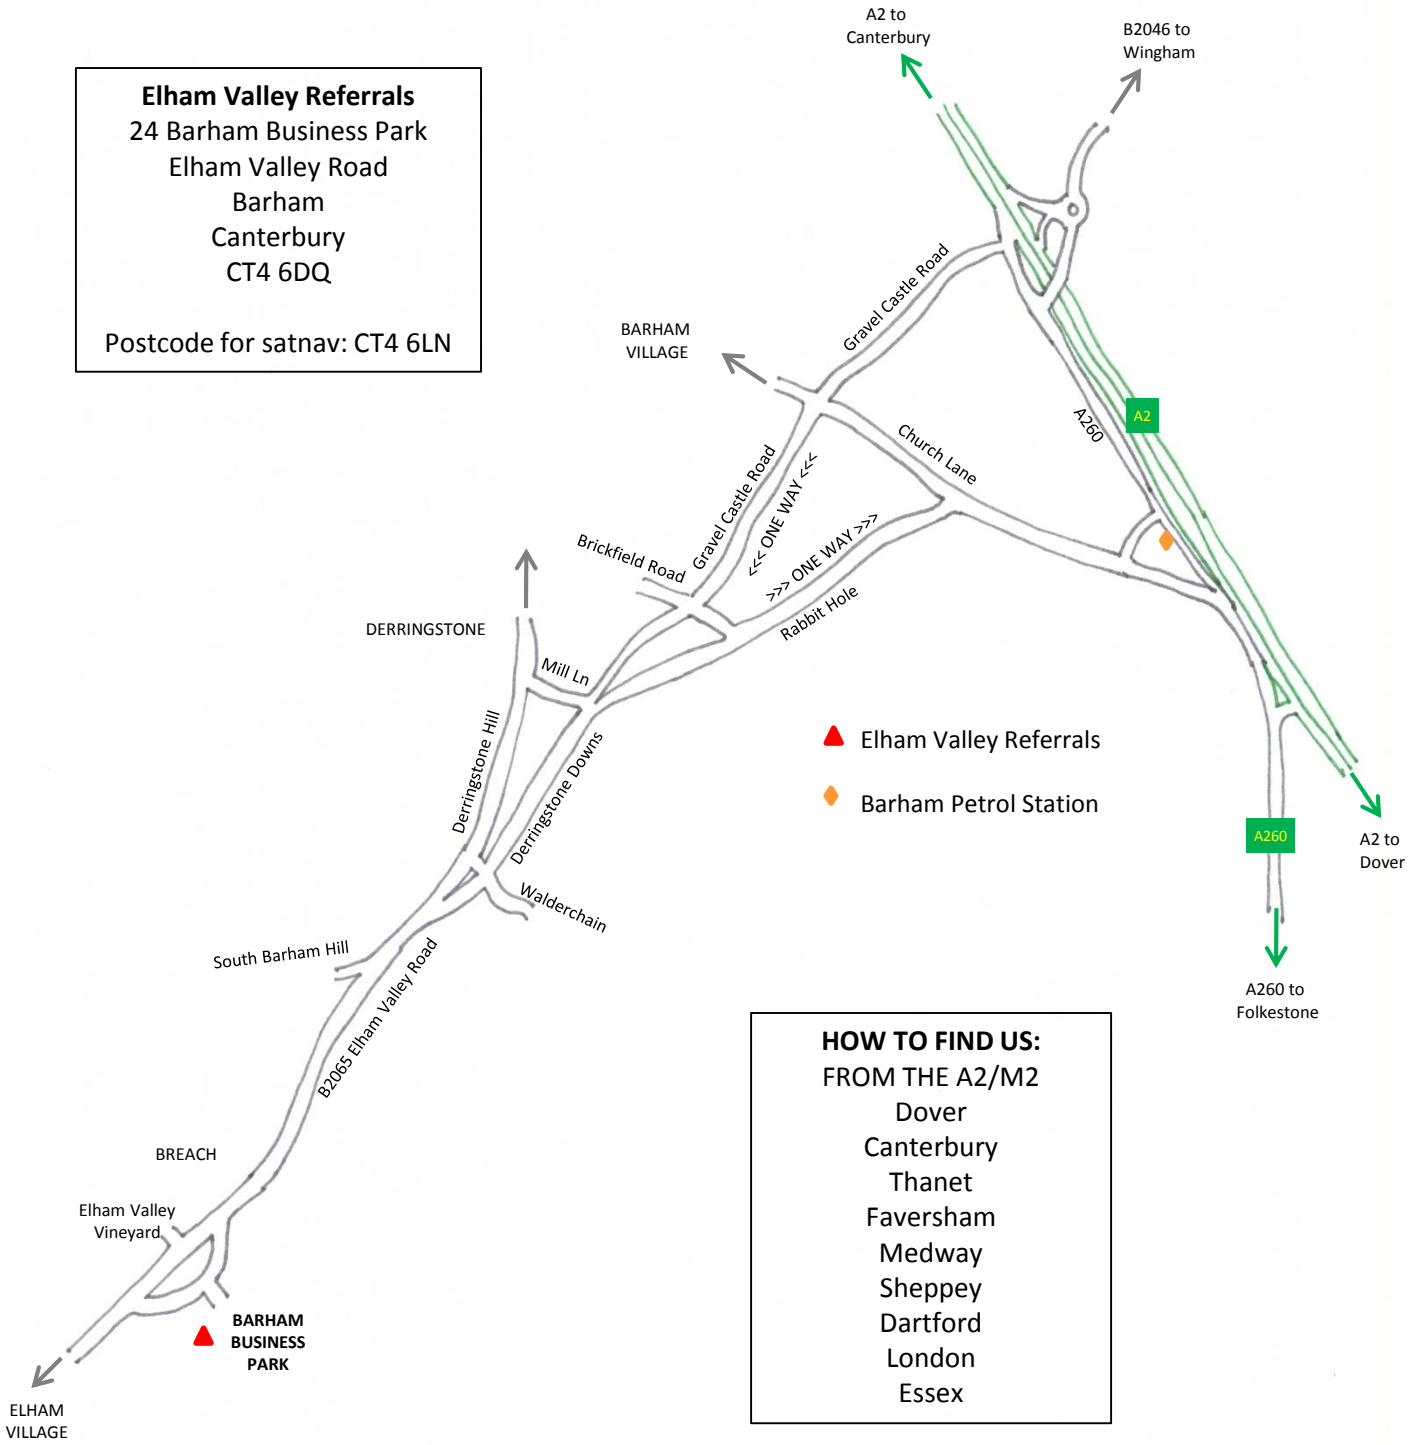

## Public transport:

Bus route 17, Canterbury – Folkestone  
Stop: Breach Vineyard (directly opposite us)

Postcode for satnav: CT4 6LN

## Approx driving times:

Ashford: 30 mins  
Bexhill: 1 hour 40 mins  
Bexley: 1 hour  
Birchington: 35 mins  
Blackheath: 1 hour 15 mins  
Bromley: 1 hour 25 mins  
Canterbury: 15 mins  
Chatham: 50 mins  
Dartford crossing (M25 J2): 1 hour  
Deal: 30 mins  
Dover: 25 mins  
Eastbourne: 2 hours  
Faversham: 25 mins  
Folkestone: 25 mins  
Gillingham: 55 mins  
Gravesend: 1 hour  
Harrietsham: 45 mins  
Hastings: 1 hour 25 mins  
Herne Bay: 35 mins  
Maidstone: 50 mins  
Margate: 40 mins  
New Romney: 45 mins  
Northfleet: 55 mins  
Orpington: 1 hour 10 mins  
Rainham: 50 mins  
Ramsgate: 40 mins  
Sandwich: 25 mins  
Sevenoaks (M25 J5): 1 hour 10 mins  
Sheerness (Isle of Sheppey): 1 hour  
Sidcup: 1 hour 5 mins  
Sittingbourne: 45 mins  
Tenterden: 50 mins  
Tunbridge Wells: 1 hour 20 mins  
Whitstable: 35 mins

**Elham Valley Referrals**  
 24 Barham Business Park  
 Elham Valley Road  
 Barham  
 Canterbury  
 CT4 6DQ

Postcode for satnav: CT4 6LN

- ▲ Elham Valley Referrals
- ◆ Barham Petrol Station

**HOW TO FIND US:**  
 FROM THE A2/M2  
 Dover  
 Canterbury  
 Thanet  
 Faversham  
 Medway  
 Sheppey  
 Dartford  
 London  
 Essex