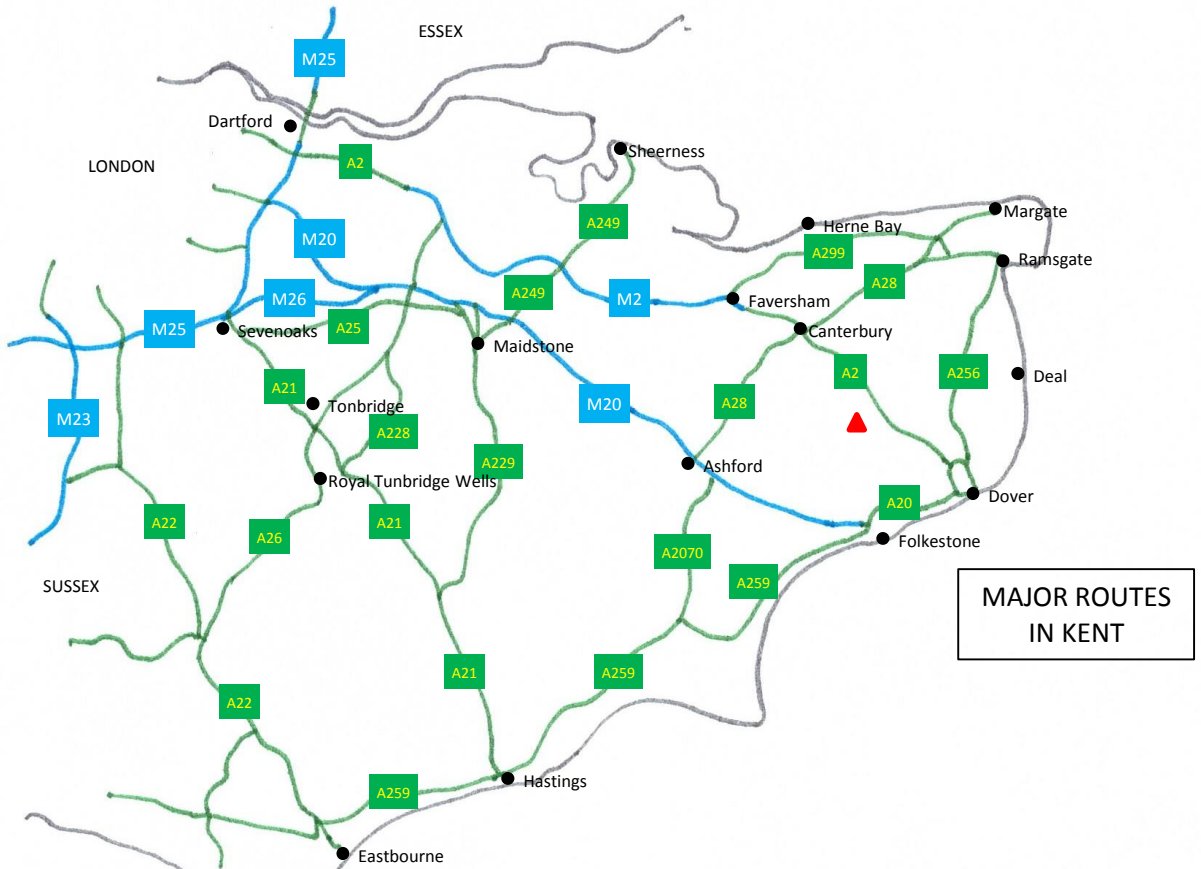

## Public transport:

Bus route 17, Canterbury – Folkestone  
Stop: Breach Vineyard (directly opposite us)

Postcode for satnav: CT4 6LN

## Approx driving times:

Ashford: 30 mins  
Bexhill: 1 hour 40 mins  
Bexley: 1 hour  
Birchington: 35 mins  
Blackheath: 1 hour 15 mins  
Bromley: 1 hour 25 mins  
Canterbury: 15 mins  
Chatham: 50 mins  
Dartford crossing (M25 J2): 1 hour  
Deal: 30 mins  
Dover: 25 mins  
Eastbourne: 2 hours  
Faversham: 25 mins  
Folkestone: 25 mins  
Gillingham: 55 mins  
Gravesend: 1 hour  
Harrietsham: 45 mins  
Hastings: 1 hour 25 mins  
Herne Bay: 35 mins  
Maidstone: 50 mins  
Margate: 40 mins  
New Romney: 45 mins  
Northfleet: 55 mins  
Orpington: 1 hour 10 mins  
Rainham: 50 mins  
Ramsgate: 40 mins  
Sandwich: 25 mins  
Sevenoaks (M25 J5): 1 hour 10 mins  
Sheerness (Isle of Sheppey): 1 hour  
Sidcup: 1 hour 5 mins  
Sittingbourne: 45 mins  
Tenterden: 50 mins  
Tunbridge Wells: 1 hour 20 mins  
Whitstable: 35 mins

**Elham Valley Referrals**  
 24 Barham Business Park  
 Elham Valley Road  
 Barham  
 Canterbury  
 CT4 6DQ

Postcode for satnav: CT4 6LN

- ▲ Elham Valley Referrals
- ◆ Barham Petrol Station

**HOW TO FIND US:**  
 FROM THE A2/M2  
 Dover  
 Canterbury  
 Thanet  
 Faversham  
 Medway  
 Sheppey  
 Dartford  
 London  
 Essex

### Elham Valley Referrals

24 Barham Business Park  
Elham Valley Road  
Barham  
Canterbury  
CT4 6DQ

Postcode for satnav: CT4 6LN