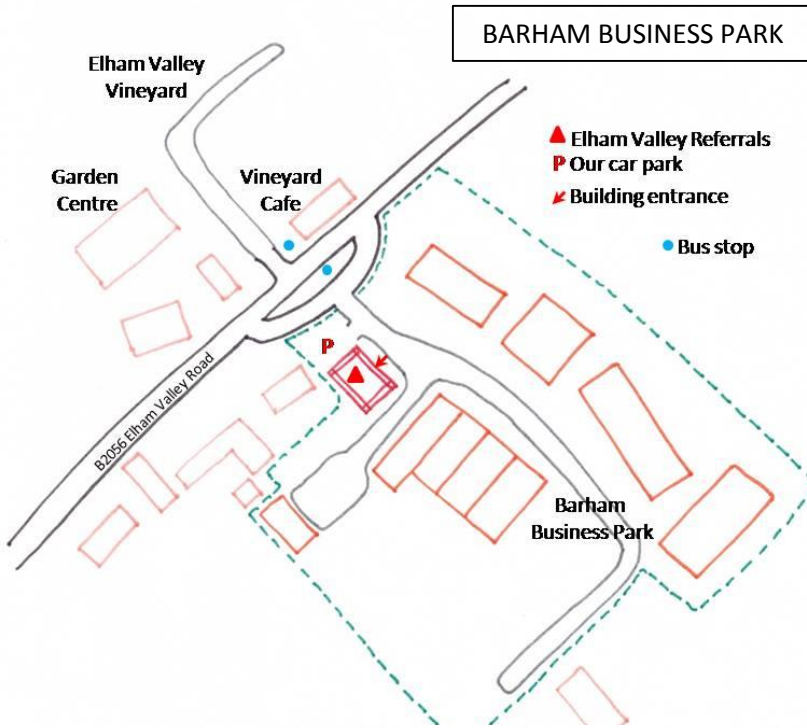

## Public transport:

Bus route 17, Canterbury – Folkestone  
Stop: Breach Vineyard (directly opposite us)

Postcode for satnav: CT4 6LN

## Approx driving times:

Ashford: 30 mins  
Bexhill: 1 hour 40 mins  
Bexley: 1 hour  
Birchington: 35 mins  
Blackheath: 1 hour 15 mins  
Bromley: 1 hour 25 mins  
Canterbury: 15 mins  
Chatham: 50 mins  
Dartford crossing (M25 J2): 1 hour  
Deal: 30 mins  
Dover: 25 mins  
Eastbourne: 2 hours  
Faversham: 25 mins  
Folkestone: 25 mins  
Gillingham: 55 mins  
Gravesend: 1 hour  
Harrietsham: 45 mins  
Hastings: 1 hour 25 mins  
Herne Bay: 35 mins  
Maidstone: 50 mins  
Margate: 40 mins  
New Romney: 45 mins  
Northfleet: 55 mins  
Orpington: 1 hour 10 mins  
Rainham: 50 mins  
Ramsgate: 40 mins  
Sandwich: 25 mins  
Sevenoaks (M25 J5): 1 hour 10 mins  
Sheerness (Isle of Sheppey): 1 hour  
Sidcup: 1 hour 5 mins  
Sittingbourne: 45 mins  
Tenterden: 50 mins  
Tunbridge Wells: 1 hour 20 mins  
Whitstable: 35 mins

**Elham Valley Referrals**  
 24 Barham Business Park  
 Elham Valley Road  
 Barham  
 Canterbury  
 CT4 6DQ

Postcode for satnav: CT4 6LN

- ▲ Elham Valley Referrals
- ◆ Barham Petrol Station

**HOW TO FIND US:**  
 FROM THE A2/M2  
 Dover  
 Canterbury  
 Thanet  
 Faversham  
 Medway  
 Sheppey  
 Dartford  
 London  
 Essex

### Elham Valley Referrals

24 Barham Business Park  
Elham Valley Road  
Barham  
Canterbury  
CT4 6DQ

Postcode for satnav: CT4 6LN