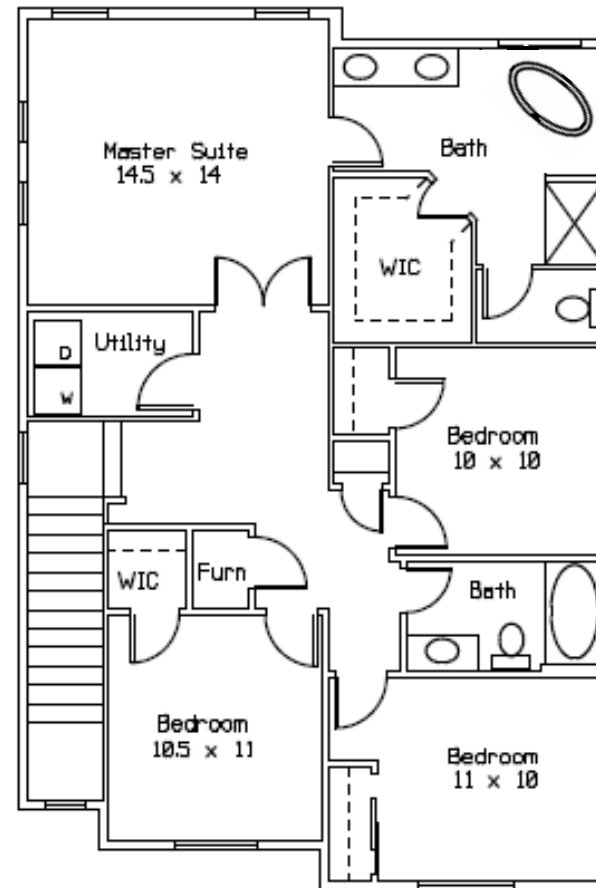

ASHWOOD COURT

8609 - 244TH ST SW

4 BED, 2.5 BATH

PATIO, 2-CAR GARAGE

APPROX. 1945 SF

First Floor

Second Floor