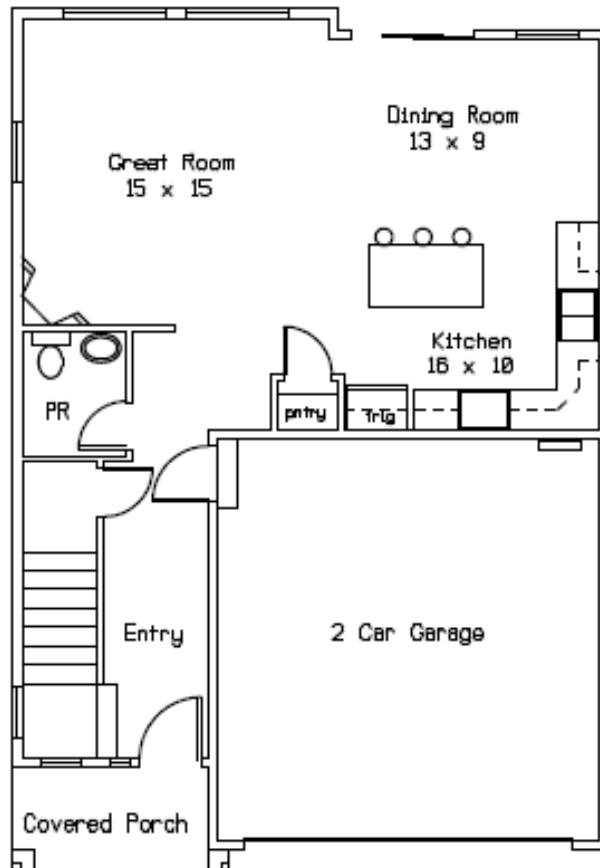

ASHWOOD COURT

8609 - 244TH ST SW

4 BED, 2.5 BATH

PATIO, 2-CAR GARAGE

APPROX. 1945 SF

First Floor

Second Floor