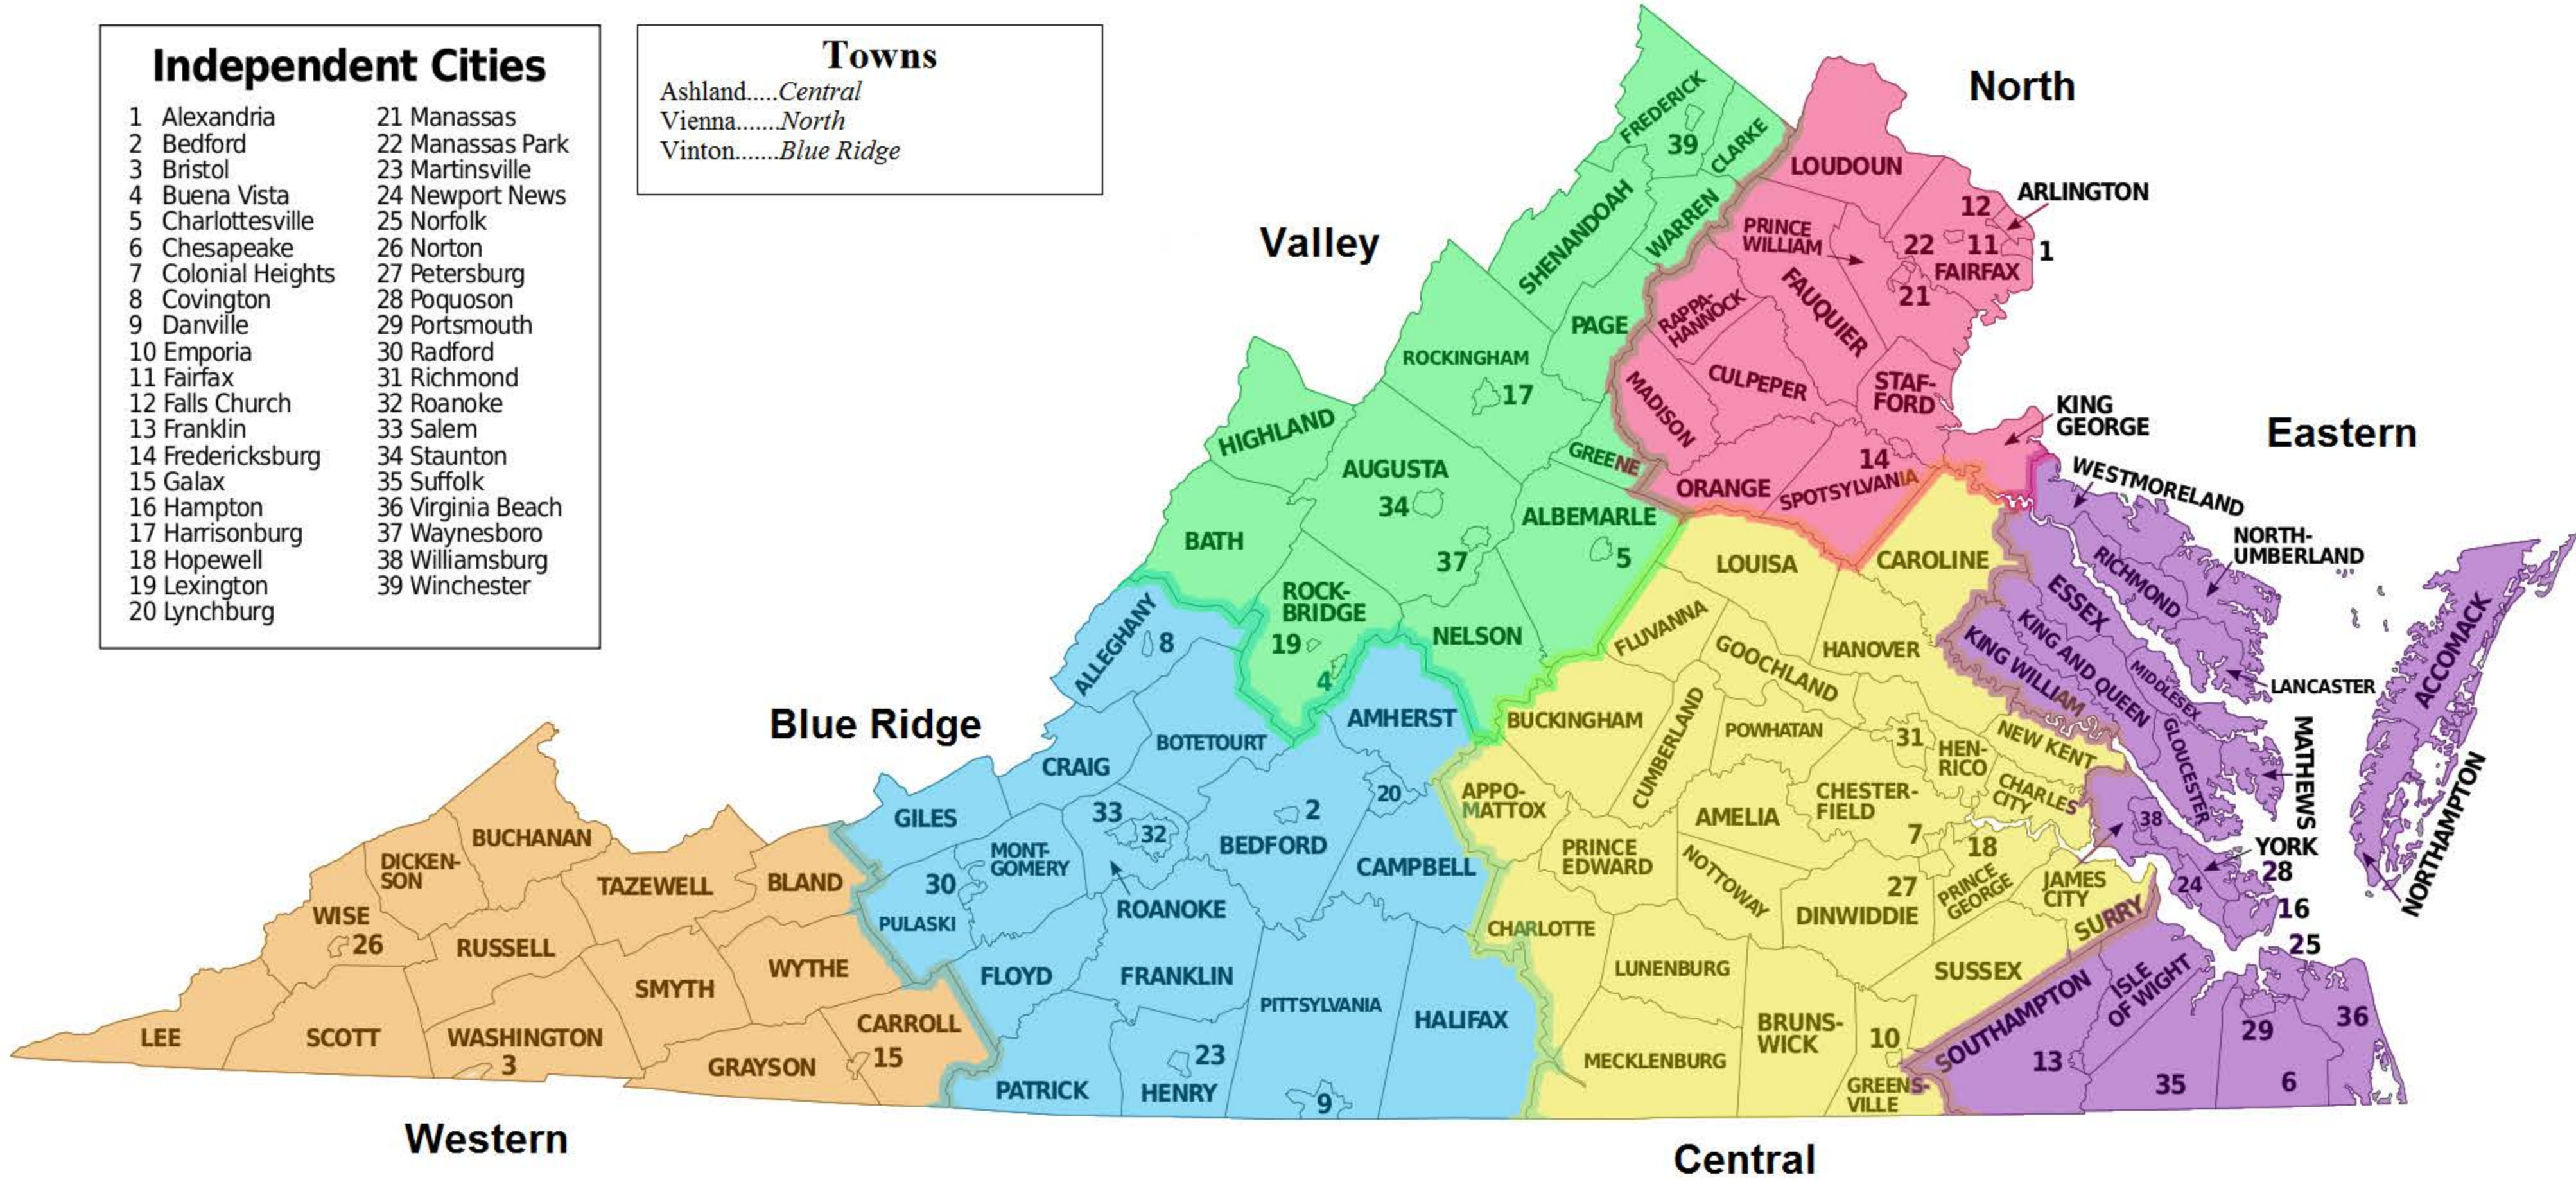

Virginia Animal Control Association Regions

Independent Cities

- | | |
|--------------------|-------------------|
| 1 Alexandria | 21 Manassas |
| 2 Bedford | 22 Manassas Park |
| 3 Bristol | 23 Martinsville |
| 4 Buena Vista | 24 Newport News |
| 5 Charlottesville | 25 Norfolk |
| 6 Chesapeake | 26 Norton |
| 7 Colonial Heights | 27 Petersburg |
| 8 Covington | 28 Poquoson |
| 9 Danville | 29 Portsmouth |
| 10 Emporia | 30 Radford |
| 11 Fairfax | 31 Richmond |
| 12 Falls Church | 32 Roanoke |
| 13 Franklin | 33 Salem |
| 14 Fredericksburg | 34 Staunton |
| 15 Galax | 35 Suffolk |
| 16 Hampton | 36 Virginia Beach |
| 17 Harrisonburg | 37 Waynesboro |
| 18 Hopewell | 38 Williamsburg |
| 19 Lexington | 39 Winchester |
| 20 Lynchburg | |

Towns

- Ashland.....*Central*
 Vienna.....*North*
 Vinton.....*Blue Ridge*

North

Valley

Eastern

Blue Ridge

Western

Central