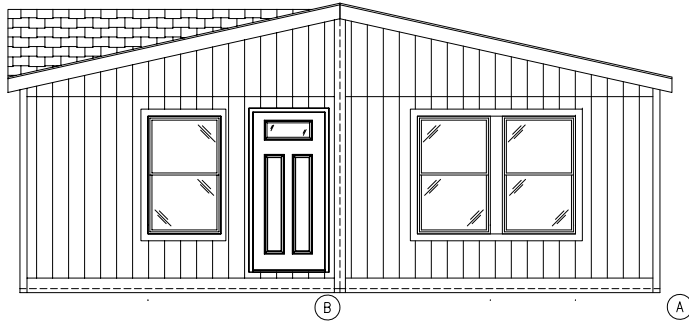

TEMPO FREE BIRD

55TMP28523AH

26'-8" x 52'-0"

APPROX. 1,387 SQ. FT.

FRONT SIDEWALL

FRONT ENDWALL

OPT. ALTERNATE ENTRY PACKAGE

OPTIONAL TRIM BOARDS
& ACCENT AREA

OPTIONAL FRONT ENDWALL
WITH ACCENT AREAS

REAR ENDWALL

REAR SIDEWALL