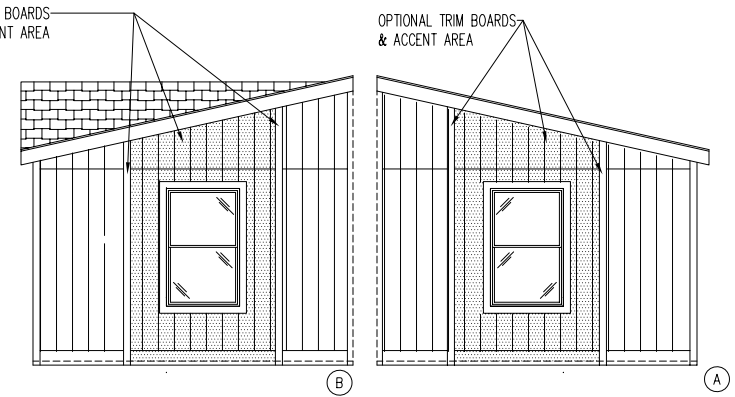

TEMPO FREE BIRD

55TMP28523AH

26'-8" x 52'-0"

APPROX. 1,387 SQ. FT.

FRONT SIDEWALL

FRONT ENDWALL

OPT. ALTERNATE ENTRY PACKAGE

OPTIONAL TRIM BOARDS
& ACCENT AREA

OPTIONAL FRONT ENDWALL
WITH ACCENT AREAS

REAR ENDWALL

REAR SIDEWALL