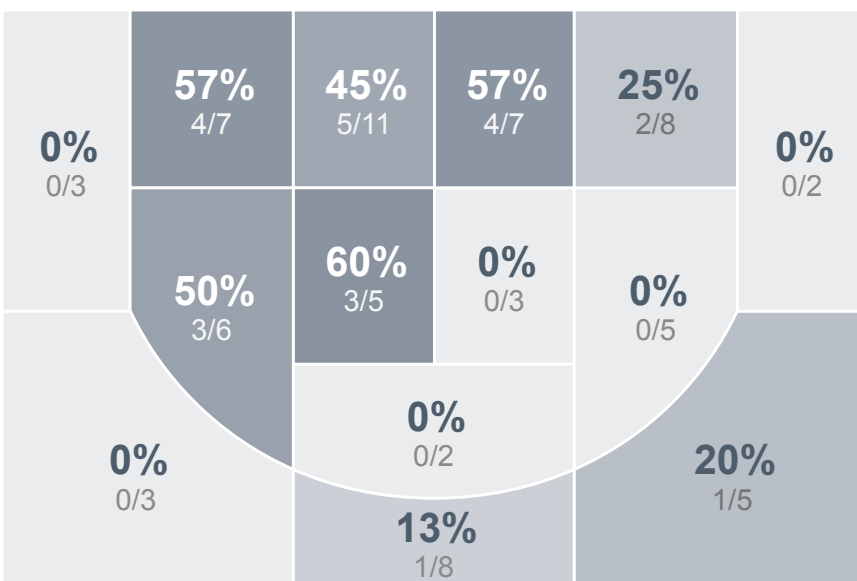

Box Score Report

WHS vs Turtle Mountain - Jan 18, 2019 - W 60-52

Period Stats

Team	1	2	Final
WHS	30	30	60
TMHS	20	32	52

Run Graph

Team Stats

	WHS	TMHS
Field Goal %	30.7%	33.3%
Effective Field Goal %	32.0%	37.3%
2FG Made/Attempted	21/54	13/30
2FG%	38.9%	43.3%
3FG Made/Attempted	2/21	4/21
3FG%	9.5%	19.0%
FT Made/Attempted	12/18	14/22
Free Throw Percentage	66.7%	63.6%
Points Per Possession	0.94	0.79
Transition Points	7	15
Points Off Turnovers	17	9
Second Chance Points	14	10
Points in the Paint	24	22
Offensive Rebounds	27	12
Defense Rebounds	25	30
Assists	12	11
Deflections	7	8
Steals	10	2
Blocks	4	3
Turnovers	7	16
Personal Fouls	16	17
Charges Taken	0	0

Williston

Turtle Mountain

Williston's Player Stats

Name	Pts	FG	3FG	FT	+/-	MINS	OREB	DREB	AST	DEFL	STL	BLK	TO	FOUL	CHG
#10 Emily Jaeger	<u>12</u>	<u>4/13</u>	<u>0/2</u>	<u>4/6</u>	<u>+ 11</u>	<u>29</u>	<u>4</u>	<u>1</u>	0	<u>1</u>	<u>2</u>	0	<u>3</u>	<u>4</u>	0
#11 Corbyn Davis	9	3/10	0/3	3/3	+ 3	35	1	3	5	2	1	0	1	3	0
#12 Bridget Carvey	<u>5</u>	<u>2/6</u>	<u>0/3</u>	<u>1/2</u>	<u>+ 1</u>	<u>29</u>	<u>4</u>	<u>1</u>	<u>1</u>	<u>1</u>	<u>2</u>	0	0	0	0
#20 Jalyn Helstad	18	7/24	2/7	2/2	+ 8	37	8	11	2	0	4	1	0	3	0
#22 Brooklyn Douglas	<u>12</u>	<u>6/15</u>	<u>0/2</u>	<u>0/3</u>	<u>+ 8</u>	<u>29</u>	<u>1</u>	<u>3</u>	<u>4</u>	<u>3</u>	<u>1</u>	<u>1</u>	<u>2</u>	<u>2</u>	0
#33 Makia Remus	4	1/7	0/4	2/2	+ 9	27	5	3	0	0	0	2	1	4	0