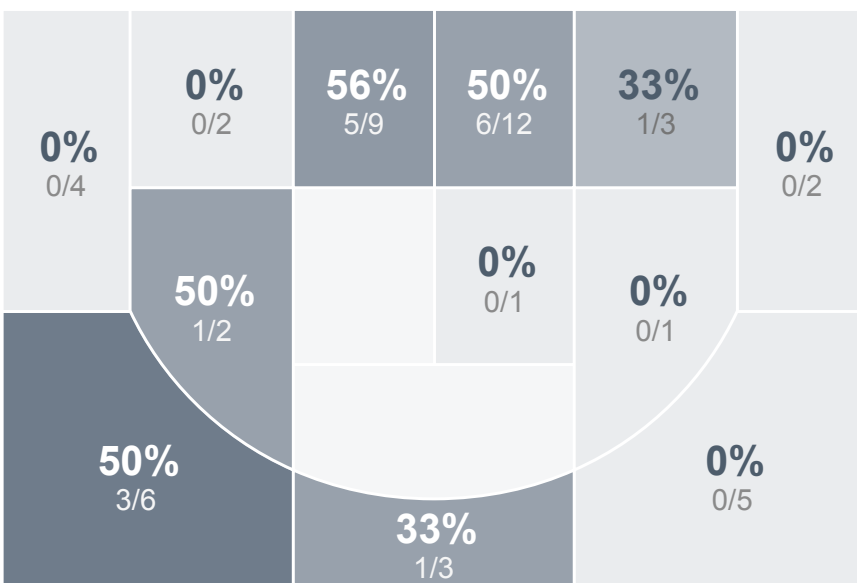

Turtle Mountain