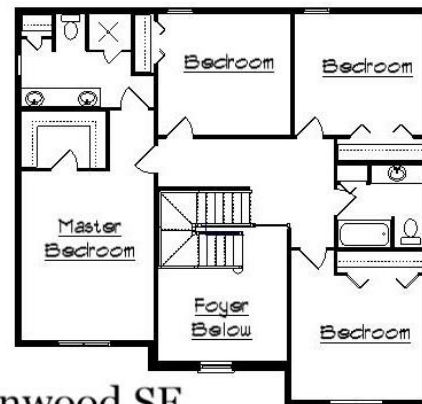

Your Land Your Style Your Home Your Way
Design + Build = Your Best Value

Prestonwood SE
2745 Sq.Ft.

Copyright © 2019 Kraus Design Build
All Rights Reserved

248-972-5549

Customizable Plan

Setting the New Standard

Your Land Your Style Your Home Your Way

Design + Build = Your Best Value

Prestonwood
2745 Sq.Ft.

Copyright © 2019 Kraus Design Build
All Rights Reserved

The **Kraus** Company
DESIGN BUILD

248-972-5549

Customizable Plan