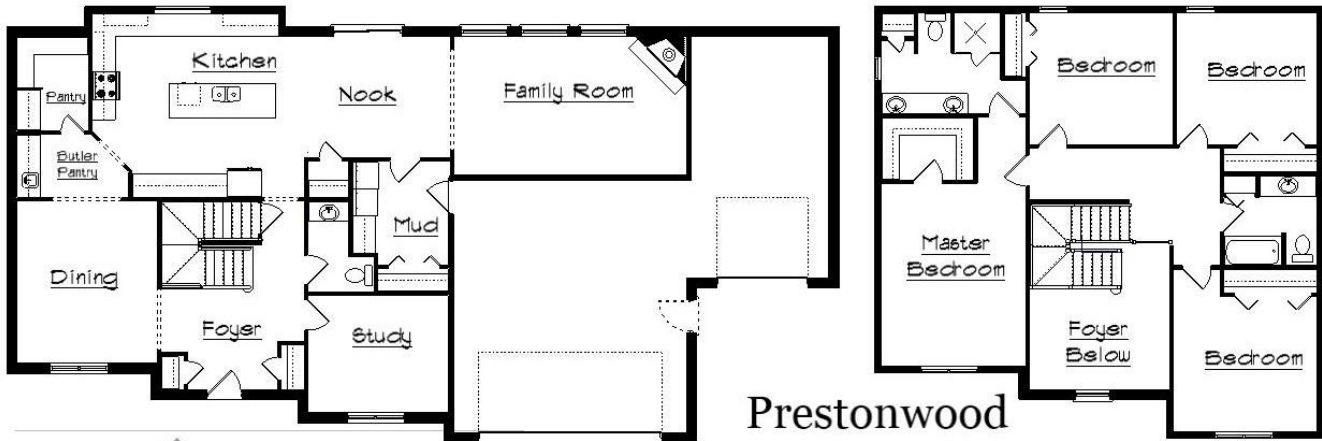

Your Land Your Style Your Home Your Way
Design + Build = Your Best Value

Prestonwood SE
2745 Sq.Ft.

Copyright © 2019 Kraus Design Build
All Rights Reserved

248-972-5549

Customizable Plan

Setting the New Standard

Your Land Your Style Your Home Your Way

Design + Build = Your Best Value

Prestonwood
2745 Sq.Ft.

Copyright © 2019 Kraus Design Build
All Rights Reserved

The **Kraus** Company
DESIGN BUILD

248-972-5549

Customizable Plan