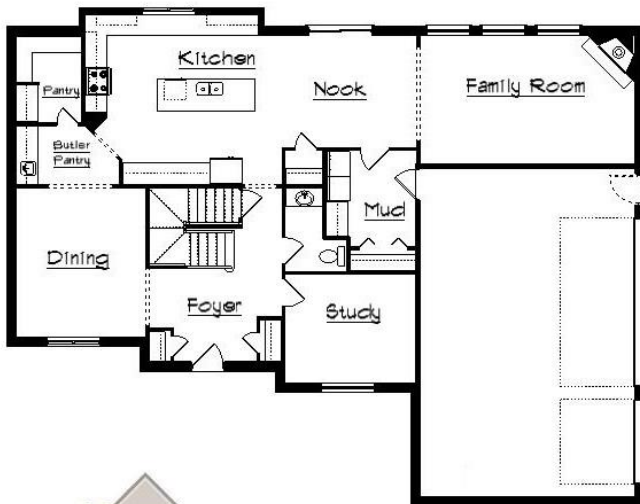

Your Land Your Style Your Home Your Way
Design + Build = Your Best Value

Prestonwood SE
2745 Sq.Ft.

Copyright © 2019 Kraus Design Build
All Rights Reserved

248-972-5549

Customizable Plan

Setting the New Standard

Your Land Your Style Your Home Your Way

Design + Build = Your Best Value

Prestonwood
2745 Sq.Ft.

Copyright © 2019 Kraus Design Build
All Rights Reserved

The **Kraus** Company
DESIGN BUILD

248-972-5549

Customizable Plan