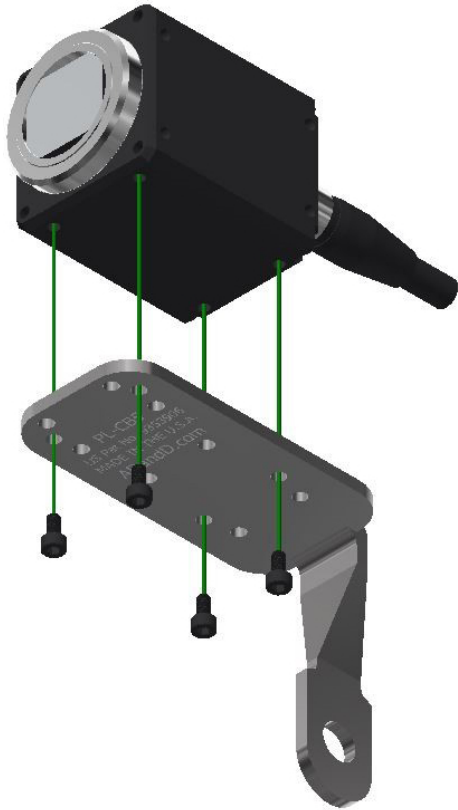

# ADandD P/N PL-CB5

Mounting for Keyence CA-HX500C/M Camera

Mounts with included (4) S.H.C.S - M3-0.5mm X 6mm 18-8SS

# Sample Setup Application