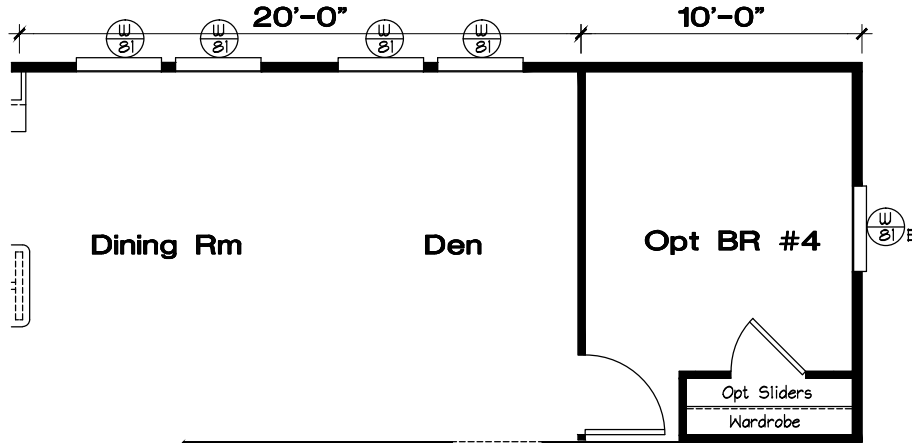

Opt Glamour Bath

Opt Study
(Replaces BR 3)

Dining Rm

Den

Opt BR #4

Opt Sliders

Wardrobe

Opt Fireplace

Golden West Limited Edition - GLE601F
3 Bedroom (Opt 4), Family Room, 2 Bath - 1,620 Sq. Ft.