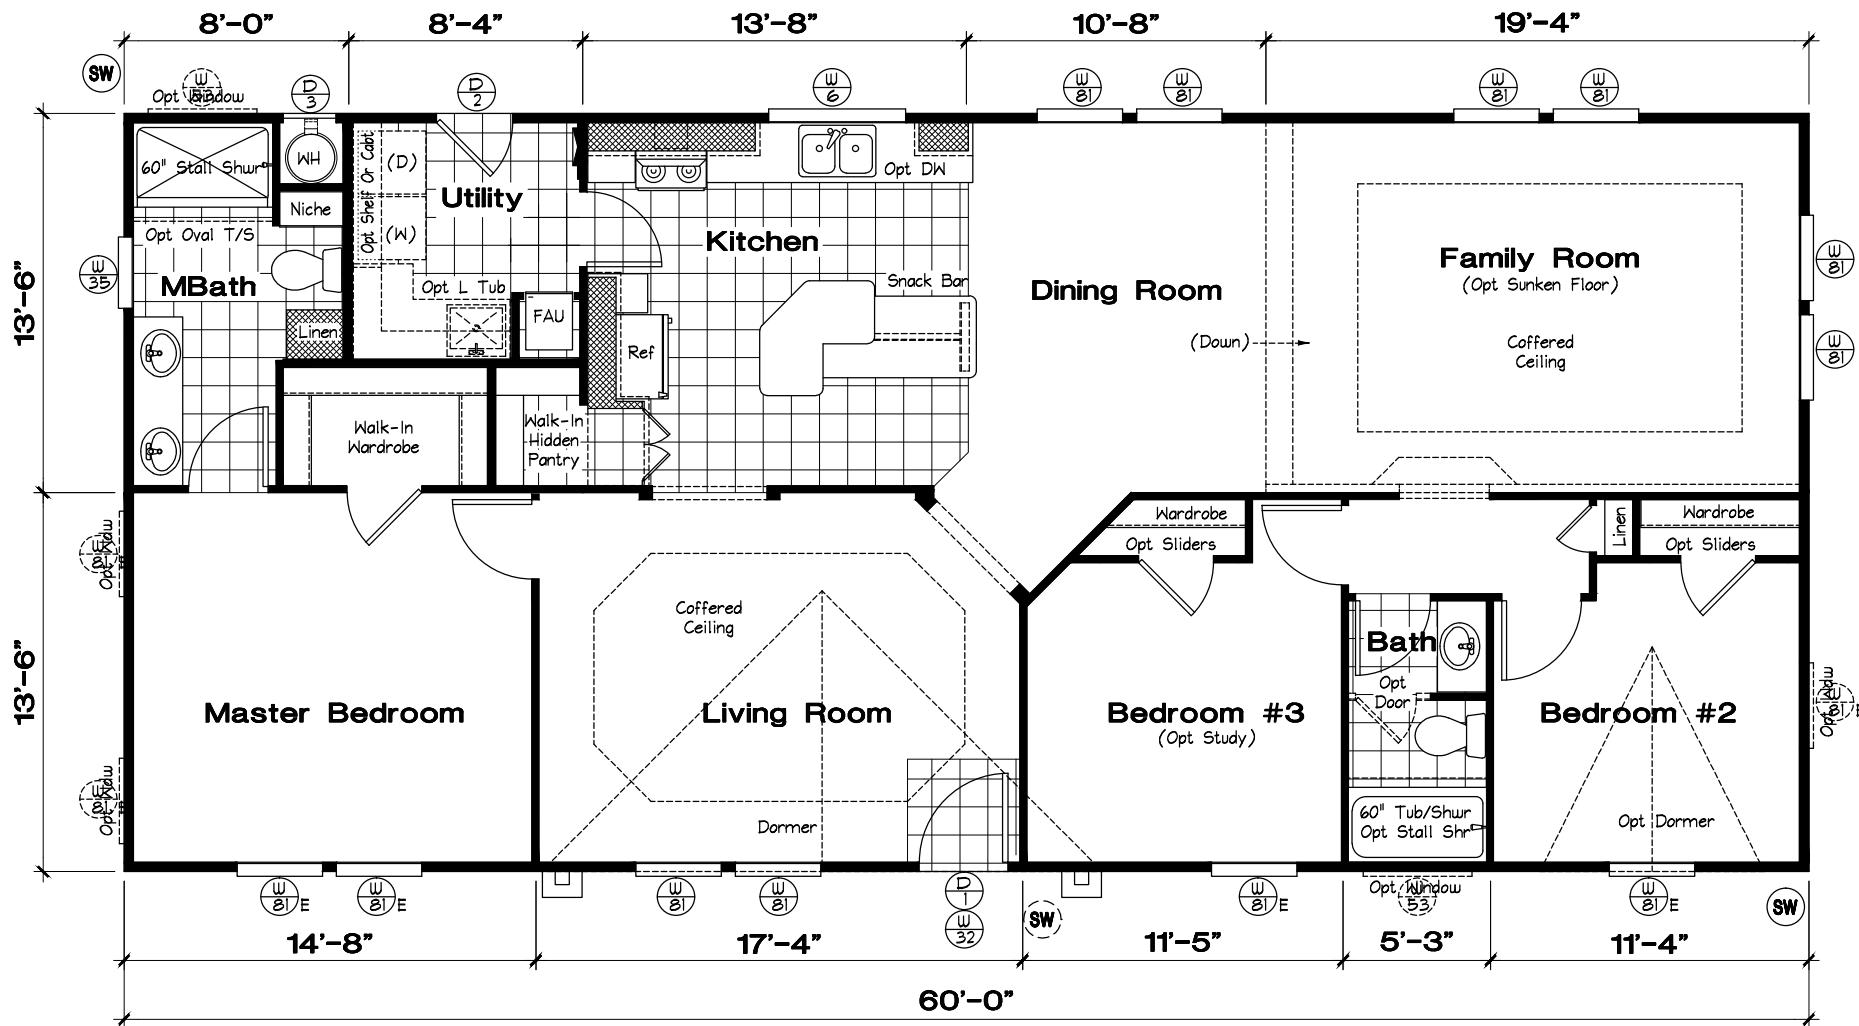

Opt Glamour Bath

Opt Study
(Replaces BR 3)

Dining Rm

Den

Opt BR #4

Opt Sliders

Wardrobe

Opt Fireplace

Golden West Limited Edition - GLE601F
3 Bedroom (Opt 4), Family Room, 2 Bath - 1,620 Sq. Ft.